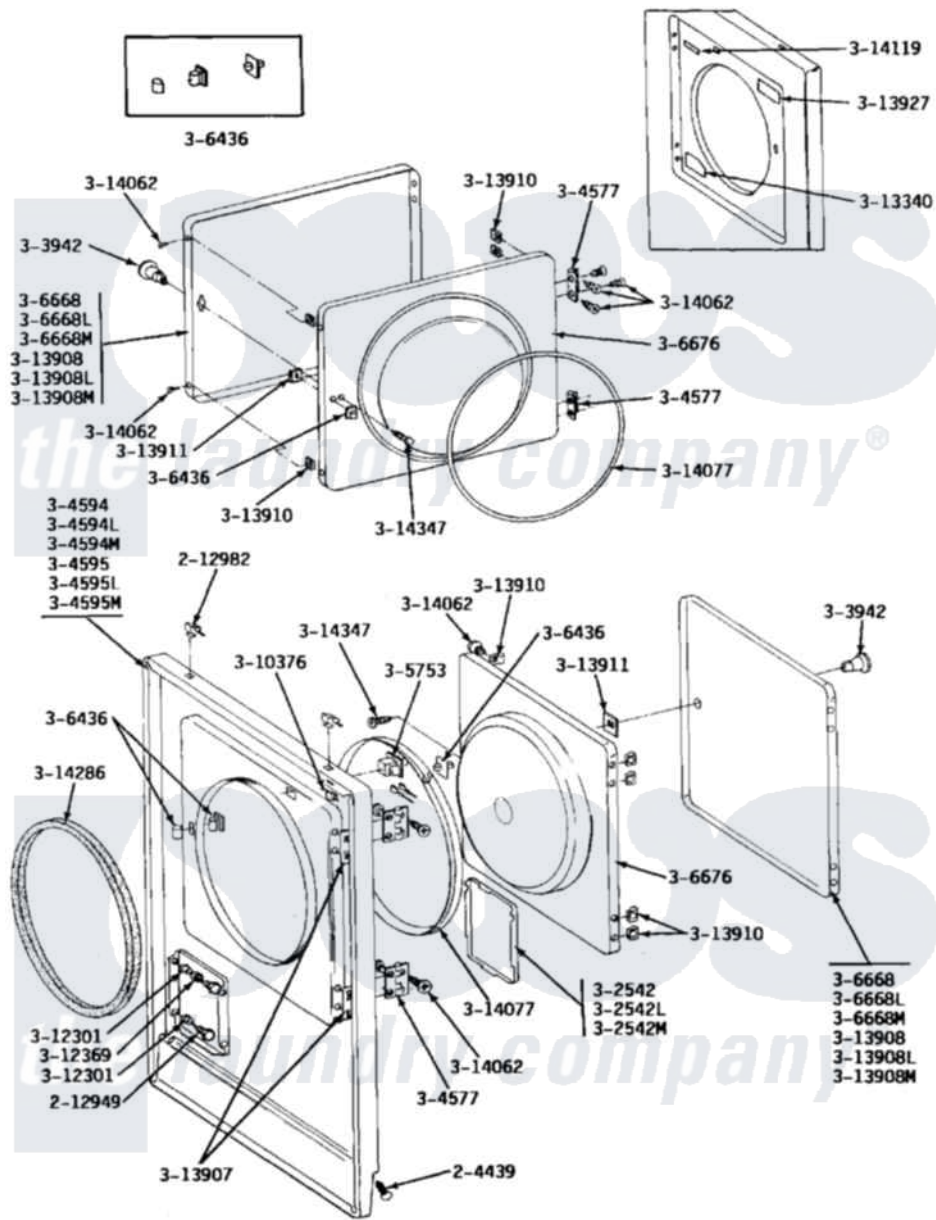

Maytag LDG19CD 04 - FRONT PANEL\DOOR ASSY.

Maytag [Residential Maytag LDG19CD Dryer Parts](#) Parts Diagram 04 - FRONT PANEL\DOOR ASSY.
 Click on the part number to view part

Item	Original Part Number	Replaced By	Status	Part Description
001	204439			Screw And Fstner Assembly
002	212949	22001866		Screw, Relay
003	212982	22001650		Fastener, Spring
004	NLA		Not Available	ACCESS DOOR (WHITE)
005	NLA		Not Available	ACCESS DOOR-ALMOND
006	NLA		Not Available	ACCESS DOOR-HARVEST WHEAT
007	NLA		Not Available	KNOB AND SCREW
008	NLA		Not Available	FRONT PANEL-WHITE
009	NLA		Not Available	FRONT PANEL-ALMOND
010	NLA		Not Available	FRONT PANEL-HARVEST WHEAT
014	Y304577	33001230		Hinge, Door
015	Y305753	W10169313		Switch-Dor
016	306436			Door Latch Kit--W
017	Y306668			DOOR (WHT)
018	NLA		Not Available	DOOR-ALMOND

019	NLA	Not Available	DOOR-HARVEST WHEAT
020	NLA	Not Available	INNER DOOR WITH KNOB
021	Y310376		Clip, Door Switch Harness
022	NLA	Not Available	BUSHING FOR ACCESS STUD
023	312369		Sleeve, Access Panel Stud Part Not Used
024	Y313340		LABEL, LINT SCREEN INSTRUCTION
025	Y313907		Fastener, Twin
026	Y313908		DOOR PANEL-WHITE
027	NLA	Not Available	DOOR PANEL-ALMOND
028	NLA	Not Available	DOOR PANEL-HARVEST WHEAT
029	Y313910		Clip, Door Liner To Outer Panel
030	Y313911		Door Strike Retainer
031	Y313927		INSTRUCTION LABEL
032	Y314062		Screw, Door Hinge And Panel
033	314077		Door Seal
034	NLA	Not Available	GAS IGNITION LABEL
035	314286		Seal For Front Panel
036	NLA	Not Available	SCREW FOR DOOR KNOB---NA