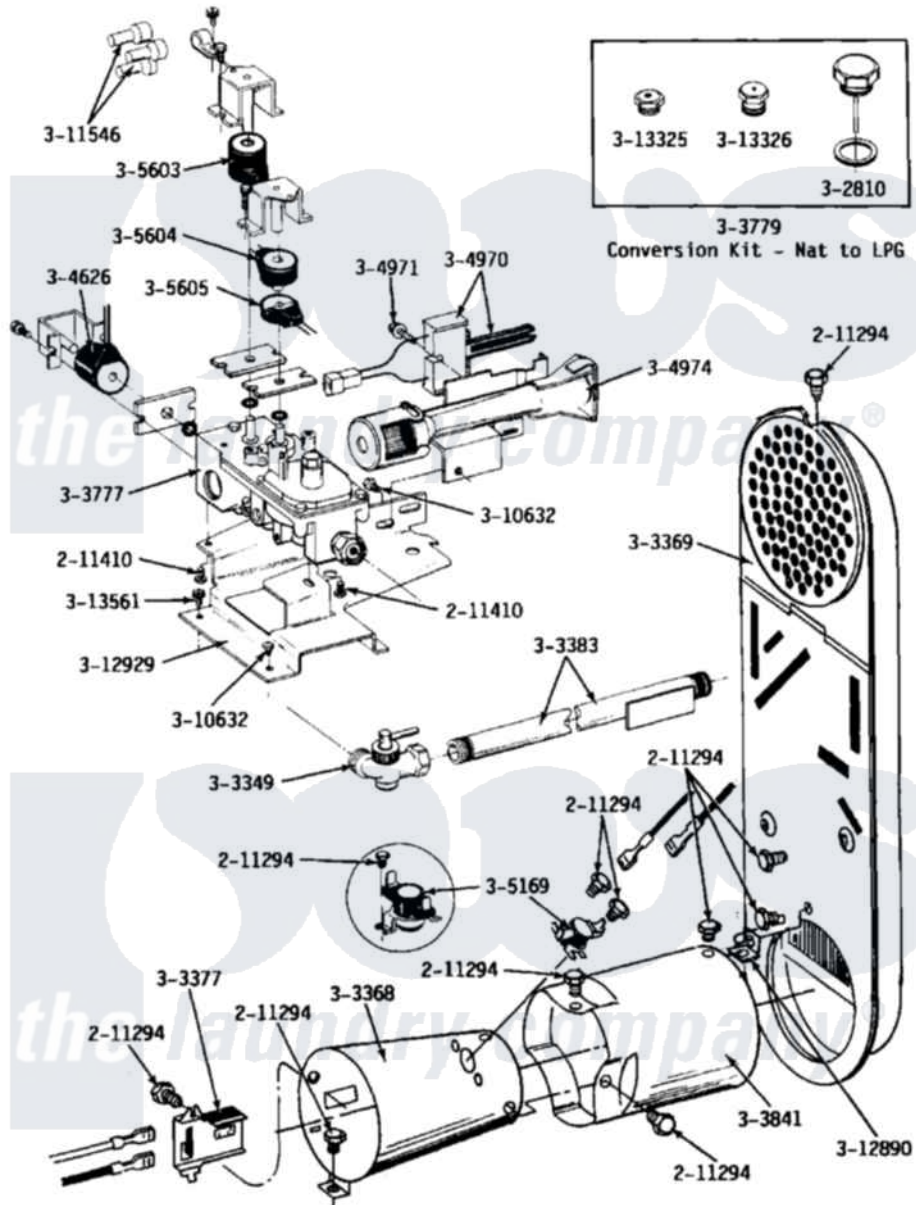

Maytag LDG19CD 06 - INLET DUCT, GAS VALVE, CONE & EXTENSION

Maytag [Residential Maytag LDG19CD Dryer Parts](#) Parts Diagram 06 - INLET DUCT, GAS VALVE, CONE & EXTENSION

[Click on the part number to view part](#)

Item	Original Part Number	Replaced By	Status	Part Description
001	211294	90767		Screw, 8A X 3/8 HeX Washer Head Tapping
002	NLA		Not Available	SCREW, HEX HD No.8 X 3/8 INCH
003	NLA		Not Available	SCREW ASSM - BLUE BLOCK OPE
004	Y303349			Angle Shut-Off, Gas Valve
005	Y303368			Cone, Combustion
006	Y303369			Inlet Duct Assembly
007	Y303377	338906		Radiant, Sensor
008	Y303383	33001735		Pipe And Bracket Assembly Series 18 Not Needed Use Vavle
009	Y303777	W10116794		Gas Valve
010	Y303779			Conversion Kit
011	Y303841			Cone, Extension
012	Y304626			Side Coil
013	304970	4391996		Ignitor

014	304971		Screw Note: Screw, Igniter
015	304974	33002793	Burner Assembly
016	305169		Thermostat, Hi-Limit Gas
017	305603		Secondary Coil
018	305604		Holding Coil
019	305605		Booster Coil
020	NLA	Not Available	ORIFICE KIT, NAT (HIGH ALT.)
021	NLA	Not Available	ORIFICE KIT, LP (HIGH ALT.)
022	Y310632	1163839	Screw
023	311546	911445	Wire Connector
024	Y312890		Retainer, Heater Chamber
025	312929		Gas Valve Bracket
026	NLA	Not Available	MAIN BURNER ORIFICE - LPG
027	NLA	Not Available	INTERNAL ORIFICE - LPG
028	Y313561		Screw----NA