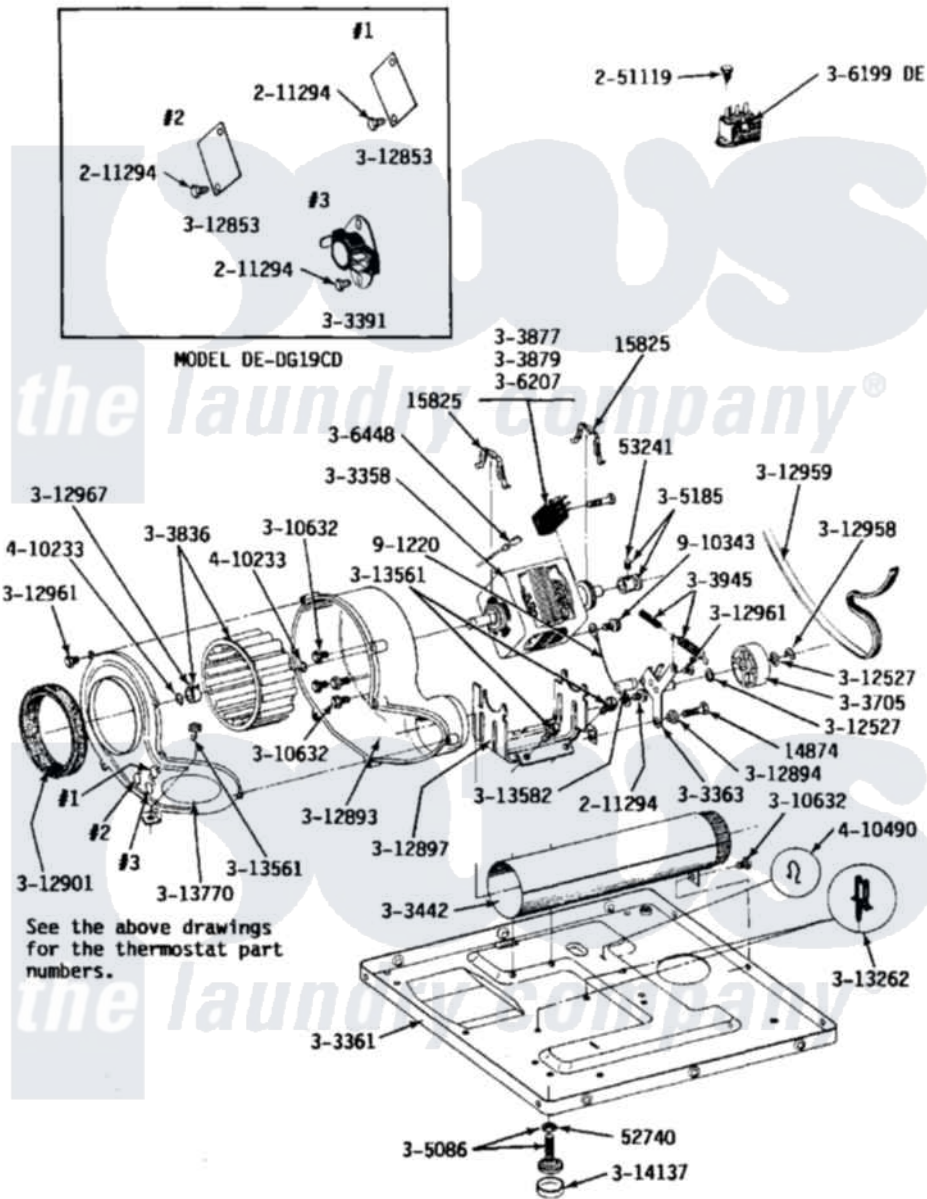

# Maytag LDG19CD 07 - MOTOR, BLOWER, BASE FRAME & THERMOSTATS

Maytag Residential Maytag LDG19CD Dryer Parts Parts Diagram 07 - MOTOR, BLOWER, BASE FRAME & THERMOSTATS

Click on the part number to view part

Item	Original Part Number	Replaced By	Status	Part Description
001	<a href="#">Y014874</a>			Screw, Idler Arm And Sleeve
002	<a href="#">Y015825</a>			Clip, Motor To Motor Support
003	Y052740	<a href="#">62739</a>		Nut, Lock
004	<a href="#">Y053241</a>			Set Screw, Motor Pulley
005	211294	<a href="#">90767</a>		Screw, 8A X 3/8 HeX Washer Head Tapping
006	Y303358	<a href="#">W10410999</a>		Motor-Drive
007	Y303361		Not Available	BASE ASSY. (UPPER & LOWER)
008	Y303363	<a href="#">6-3033630</a>		Idler Arm
009	Y303391	<a href="#">33303391</a>		Thermostat, Cycling
010	Y303442			EXHAUST DUCT ASSEMBLY
011	Y303705	<a href="#">6-3037050</a>		Pulley- ID
012	<a href="#">Y303836</a>			Blower Wheel Assembly And Clamp
				SWITCH, MOTOR EXTERNAL