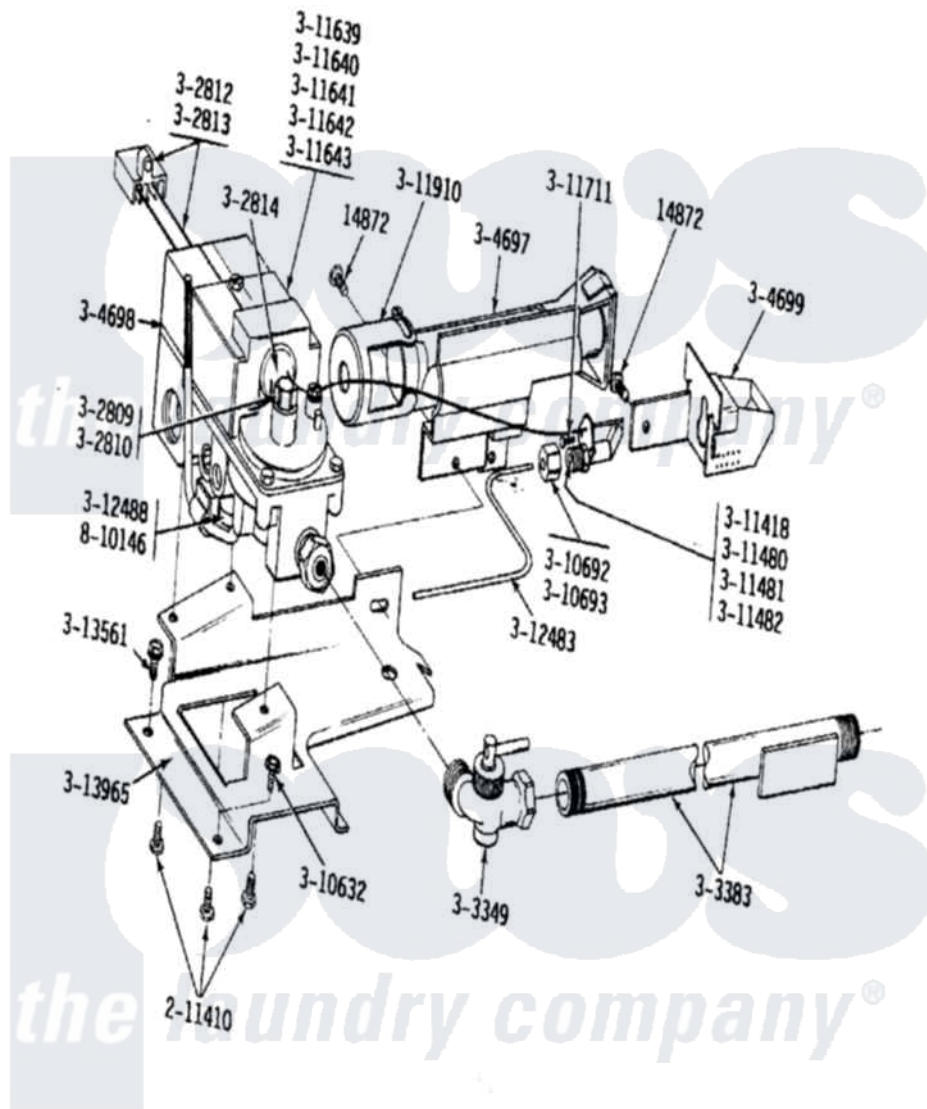

# Maytag LDG19CD 08 - 50HZ GAS VALVE

Maytag Residential Maytag LDG19CD Dryer Parts Parts Diagram 08 - 50HZ GAS VALVE  
 Click on the part number to view part

Item	Original Part Number	Replaced By	Status	Part Description
001	<a href="#">Y014872</a>			Screw, Coin Meter Stop -
002	NLA		Not Available	SCREW, HEX HD No.8 X 3/8 INCH
003	NLA		Not Available	CONVERSION KIT (NAT.TO LPG)
004	<a href="#">301539</a>			Conversion Kit
005	NLA		Not Available	SCREW ASSEMBLY, LEAK LIMIT
006	NLA		Not Available	SCREW ASSM - BLUE BLOCK OPE
007	<a href="#">Y302812</a>			Main Burner Solenoid
008	Y302813		Not Available	MAIN BURN. SOLENOID (240-50)
009	NLA		Not Available	PILOT WITH PRESSURE SWITCH
010	<a href="#">Y303349</a>			Angle Shut-Off, Gas Valve
011	Y303383	<a href="#">33001735</a>		Pipe And Bracket Assembly Series 18 Not Needed Use Vavle

012	Y304697		BURNER ASSEMBLY
013	Y304698	Not Available	GAS VALVE (240-50)
014	NLA	Not Available	PILOT SHIELD ASSEMBLY
015	Y310632	<a href="#">1163839</a>	Screw
016	310692	Not Available	COMPRESSION NUT
017	Y310693	Not Available	COMPRESSION SLEEVE
018	<a href="#">Y311418</a>		Pilot Orifice
019	<a href="#">Y311480</a>		Pilot Orifice
020	NLA	Not Available	PILOT ORIFICE (MFG.)
021	<a href="#">Y311482</a>		Pilot Orifice
022	Y311639	<a href="#">63-3570</a>	Burner Orifice
023	NLA	Not Available	ORIFICE FOR MAIN BURNER
024	NLA	Not Available	ORIFICE FOR MAIN BURNER
025	NLA	Not Available	ORIFICE, MAIN BURNER (MFG)
026	NLA	Not Available	ORIFICE FOR MAIN BURNER
027	<a href="#">Y311711</a>		Screw, Fuse Block
028	NLA	Not Available	AIR SHUTTER
029	Y312483		PILOT TUBE
030	NLA	Not Available	GASKET FOR PILOT
031	<a href="#">Y313561</a>		Screw---NA
032	NLA	Not Available	GAS CONTROL BRACKET
033	NLA	Not Available	GAS BURNER INSTRUCT LABEL
034	NLA	Not Available	SCREW