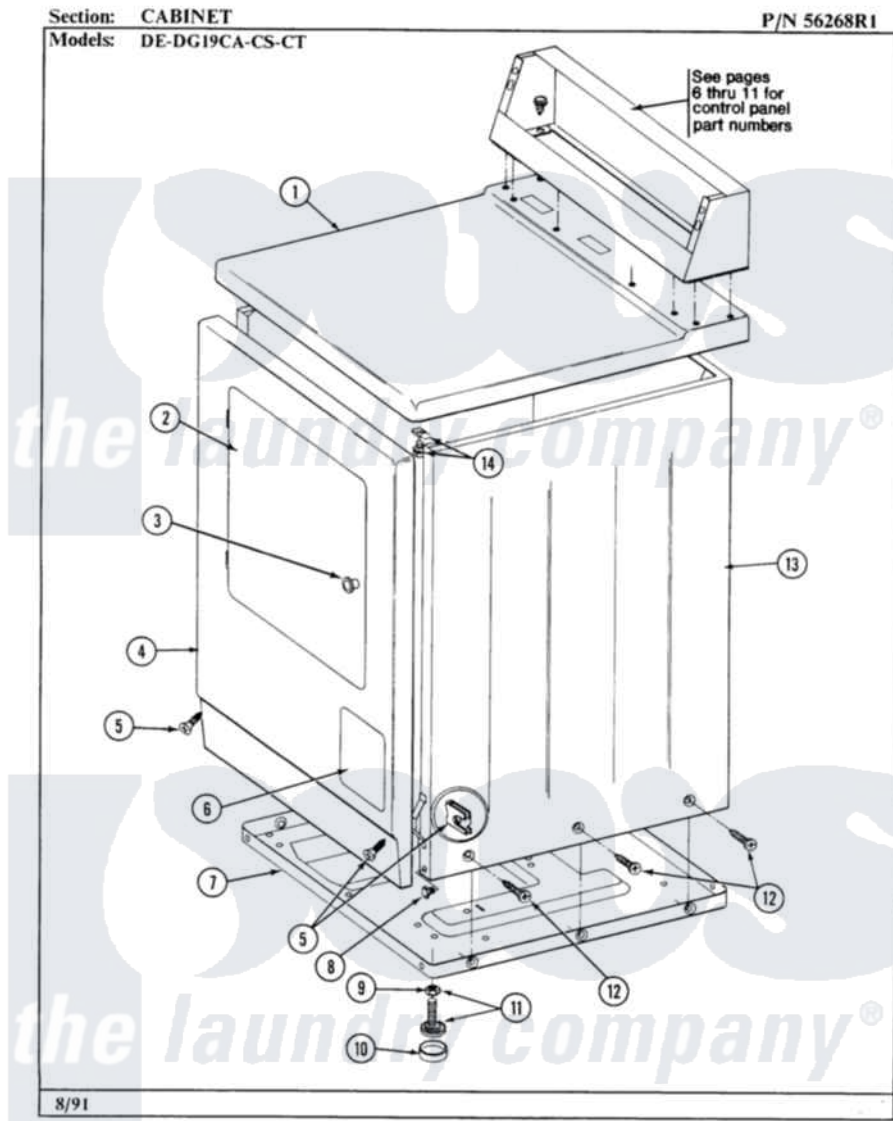

Maytag LDG19CS 01 - CABINET-FRONT

Maytag [Residential Maytag LDG19CS Dryer Parts](#) Parts Diagram 01 - CABINET-FRONT
Click on the part number to view part

Item	Original Part Number	Replaced By	Status	Part Description
001	NLA		Not Available	(ALM)
"	Y305191		Not Available	TOP COVER-WHITE
002	Y313908			DOOR PANEL-WHITE
"	NLA		Not Available	(ALM)
"	Y304579			DOOR (WHT)
003	NLA		Not Available	KNOB & SCREW
004	NLA		Not Available	FRONT PANEL (WHT)
005	204439			Screw And Fstner Assembly
006	NLA		Not Available	ACCESS DOOR (WHT)
007	Y303361		Not Available	BASE ASSY. (UPPER & LOWER)
008	Y310632	1163839		Screw
009	Y052740	62739		Nut, Lock
010	Y314137			Foot, Rubber
011	Y305086			Adjustable Leg And Nut
012	213007			Xfor Cabinet See Cabinet, Back