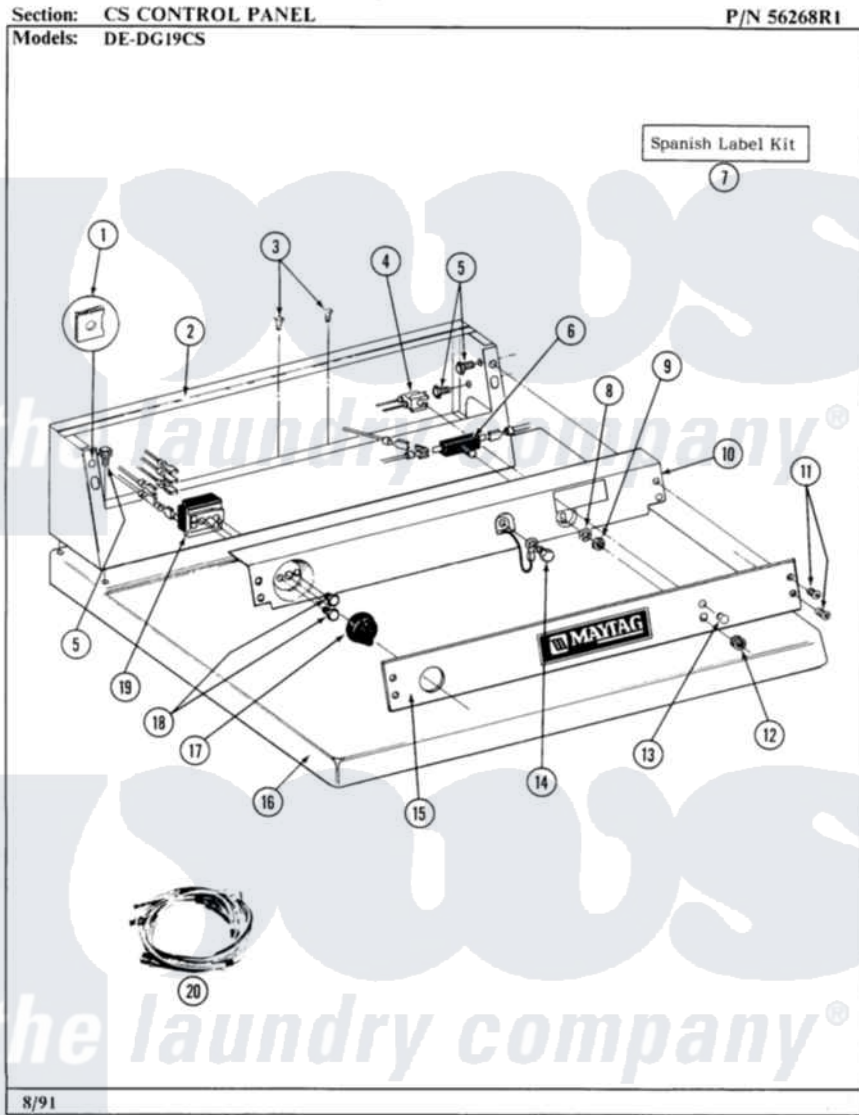

# Maytag LDG19CS 02 - CONTROL PANEL

8

Maytag Residential Maytag LDG19CS Dryer Parts Parts Diagram 02 - CONTROL PANEL  
 Click on the part number to view part

Item	Original Part Number	Replaced By	Status	Part Description
001	<a href="#">215003</a>			Fastener, Panel And Bracket
002	<a href="#">305213</a>			Console-White
"	NLA		Not Available	(ALM)
003	211294	<a href="#">90767</a>		Screw, 8A X 3/8 HeX Washer Head Tapping
"	Y314322	<a href="#">211251</a>		Screw, Transformer
004	Y305396		Not Available	LAMP, INDICATOR
005	212276	<a href="#">W10116760</a>		Screw
006	<a href="#">Y303204</a>			Start Switch With Nuts
007	NLA		Not Available	LABEL KIT, SPANISH
008	<a href="#">312751</a>			Lockwasher, Start Switch
009	Y312706	<a href="#">422617</a>		Nut
010	NLA		Not Available	BACK UP PLATE (WHT)
012	<a href="#">Y312702</a>			Knurled Nut, Start Switch
013	<a href="#">213099</a>			Lens For Control Panel
014	<a href="#">211252</a>			Screw, Ground Wire
015	NLA		Not Available	CONTROL PANEL

016	NLA		Not Available	(ALM)
"	Y305191		Not Available	TOP COVER-WHITE
017	<a href="#">205663</a>			Knob For Selector Switch
018	Y313588	<a href="#">488234</a>		Screw 8-32 X 1/4
019	Y303420		Not Available	SELECTOR SWITCH
020	NLA		Not Available	MAIN WIRE HARNESS
314	<a href="#">212277</a>			Screw, No.8 X 1/2 Inch