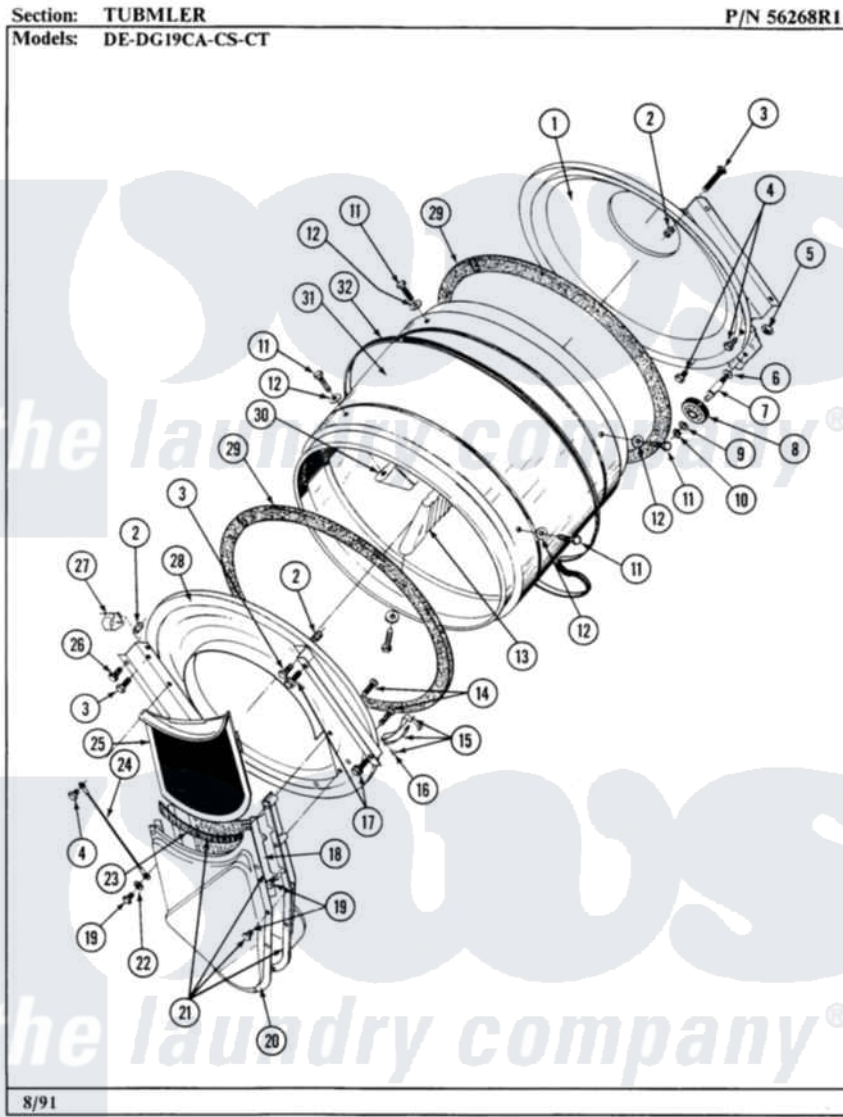

Maytag LDG19CS 03 - TUMBLER

26

Maytag [Residential Maytag LDG19CS Dryer Parts](#) Parts Diagram 03 - TUMBLER
Click on the part number to view part

Item	Original Part Number	Replaced By	Status	Part Description
001	Y306660	33001106		Back, Tumbler
002	NLA		Not Available	COVER, THREAD
003	NLA		Not Available	SCREW
004	211294	90767		Screw, 8A X 3/8 HeX Washer Head Tapping
005	312538	33001443		Nut, Hex
006	Y313347	312535		Washer, Vault Mounting Brk.
007	Y312948	6-3129480		Shaft- Tumbler
008	Y303373	12001541		Drum Roller/Washer Assembly--W
009	312535			Washer, Vault Mounting Brk.
010	410233	9703438		Ring-Retrn
011	Y310759			Screw, Tumbler Baffles
012	314158			Washer, Baffle To Tumbler
013	314155	33001004		Baffle, Tall
"	314804	33001004		Baffle, Tall
014	Y314110	33002917		Screw, No.10-16

015	306508		Tumbler Bearing Kit ----W
016	210720		Rivet, Bearing To Tumbler Fmt
017	Y310632	1163839	Screw
018	Y313795		Guide For Lint Screen
019	Y312961	W10116751	Screw
020	Y312964	Not Available	OUTLET DUCT - OUTER HALF
021	306657	Not Available	OUTLET DUCT & GRID
022	310557		Washer
023	Y313796		Lint Seal
024	NLA	Not Available	TICKETS (1000) 2-14146
025	Y306665	33001003	Screen, Lint
026	Y313561		Screw----NA
027	Y310376		Clip, Door Switch Harness
028	NLA	Not Available	TUMBLER FRONT----NA
029	314820		Seal, Tumbler
"	Y055978		Rubber Adhesive, 2 Oz Tube
"	Y313541	33313541	Seal- Tumbler
030	314803	33001012	Baffle
"	NLA	Not Available	TUMBLER BAFFLE - SHORT
031	305187	Not Available	TUMBLER W/BAFFLES
"	306663	Not Available	TUMBLER W/BAFFLES
032	Y312959		Poly "V" Belt For Tumbler