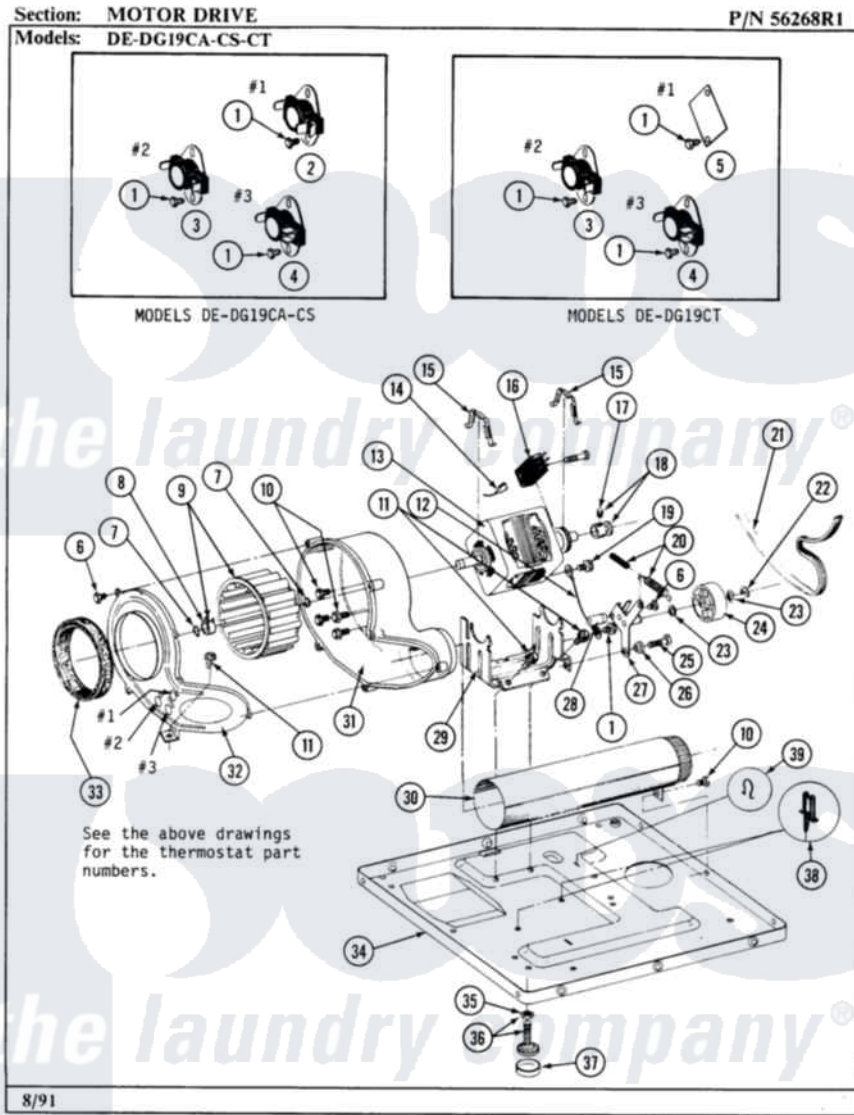

Maytag LDG19CS 04 - MOTOR DRIVE

32

Maytag Residential Maytag LDG19CS Dryer Parts Parts Diagram 04 - MOTOR DRIVE
 Click on the part number to view part

Item	Original Part Number	Replaced By	Status	Part Description
001	211294	90767		Screw, 8A X 3/8 HeX Washer Head Tapping
002	Y303225			Thermostat, Permanent Press
003	303392			Thermostat, Cycling
004	Y303391	33303391		Thermostat, Cycling
005	Y312853			Cover For Thermostat Openin
006	Y312961	W10116751		Screw
007	410233	9703438		Ring-Retrn
008	312967			Clamp, Blower Housing
009	Y303836			Blower Wheel Assembly And Clamp
010	Y310632	1163839		Screw
011	Y313561			Screw---NA
012	901220			Ground Wire
013	Y303358	W10410999		Motor-Drive
014	NLA		Not Available	PART NOT USED
015	Y015825			Clip, Motor To Motor Support

016	306207		Not Available	(PROD. No.303358-8 & No.303358-9)
"	NLA		Not Available	SWITCH, MOTOR START
"	Y303877		Not Available	SWITCH, MOTOR EXTERNAL START No.303358-2, No.303358-4, 303358-7
"	Y303879			Switch, Motor External Start
017	Y053241			Set Screw, Motor Pulley
018	Y305185	6-3051850		Pulley- MO
019	910343	488234		Screw 8-32 X 1/4
020	Y303945			IDLER SPRING ASSY. W/PLUG
021	Y312959			Poly "V" Belt For Tumbler
022	312958	354987		Ring, Retaining
023	Y312527			Washer, Idler Shaft
024	Y303705	6-3037050		Pulley- ID
025	Y014874			Screw, Idler Arm And Sleeve
026	Y312894	315772		Sleeve, Idler Arm
027	Y303363	6-3033630		Idler Arm
028	Y313582	W10116756		Spacer
029	NLA		Not Available	SUPPORT, MOTOR
030	Y303442			EXHAUST DUCT ASSEMBLY
031	Y312893			Housing, Blower
032	Y313770			COVER FOR BLOWER HOUSING
033	Y312901			Seal, Housing Cover
034	Y303361		Not Available	BASE ASSY. (UPPER & LOWER)
035	Y052740	62739		Nut, Lock
036	Y305086			Adjustable Leg And Nut
037	Y314137			Foot, Rubber
038	Y313262	W10116752		Retainer-
039	410490			Spring, Retainer Wire Harness