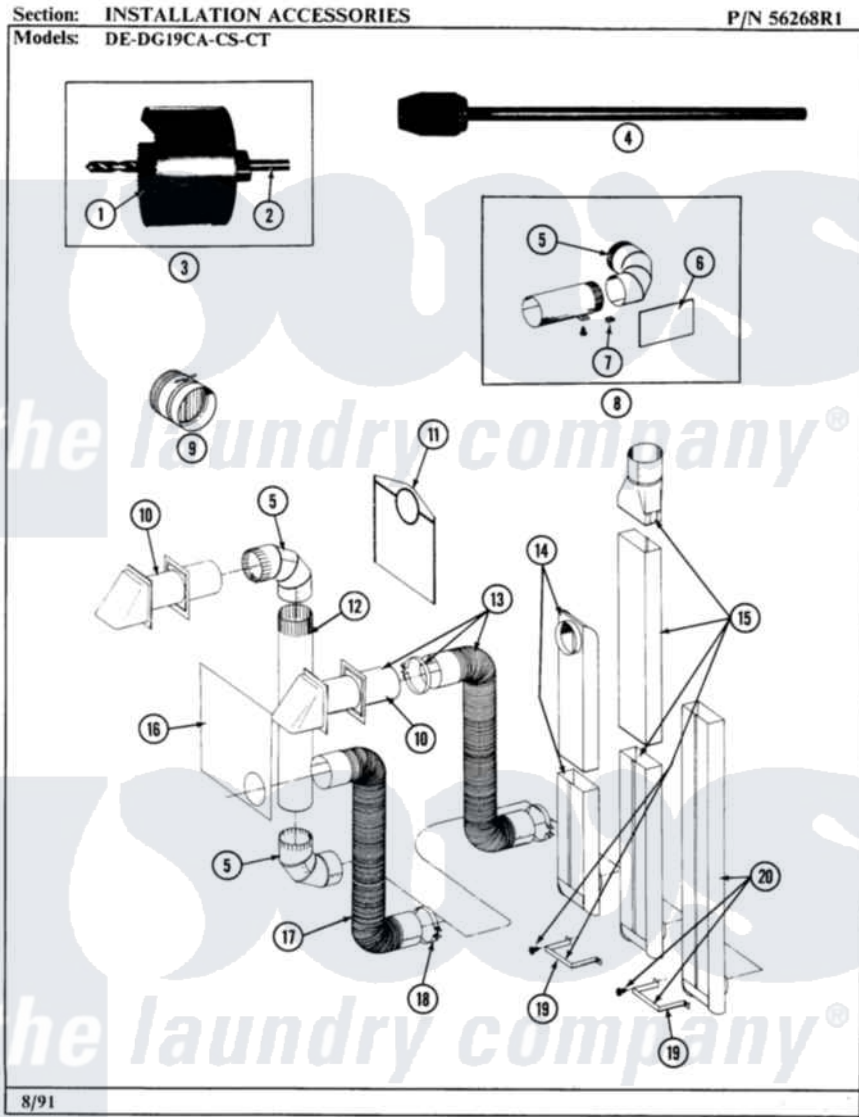

Maytag LDG19CS 05 - INSTALLATION ACCESSORIES

Maytag Residential Maytag LDG19CS Dryer Parts Parts Diagram 05 - INSTALLATION ACCESSORIES
 Click on the part number to view part

Item	Original Part Number	Replaced By	Status	Part Description
001	NLA		Not Available	BLADE, SAW
002	NLA		Not Available	REPLACEMENT DRILL
003	NLA		Not Available	HOLE SAW W/DRILL BIT
004	NLA		Not Available	EXTENSION CHUCK, DRILL
005	Y059131			Elbow, Venting
006	312302			Insulation, Exhaust Duct Kit
007	213323			Fastener, Exhaust Duct Kit
008	211294	90767		Screw, 8A X 3/8 HeX Washer Head Tapping
"	Y304652			Exhaust Duct Kit
009	NLA		Not Available	DAMPER, BACK DRAFT
010	Y059129	4396007RW		Vent Hood
011	311353		Not Available	BAG, LINT (DACRON)
012	Y059130			Pipe, Venting
013	Y059143			Flexible Vent Kit
014	Y059135			Vent Duct Assembly
015	NLA		Not Available	RECTANGULAR VENT KIT

016	Y059134		PLATE, ALUM. WINDOW (15``X20``)
017	Y304353	4396010RP	6ft Scvent
018	Y304630		Clamp, Flexible Duct
019	211294	90767	Screw, 8A X 3/8 HeX Washer Head Tapping
"	NLA	Not Available	BRACKET, EXHAUST DEFLECTOR
020	NLA	Not Available	EXHAUST DEFLECTOR KIT