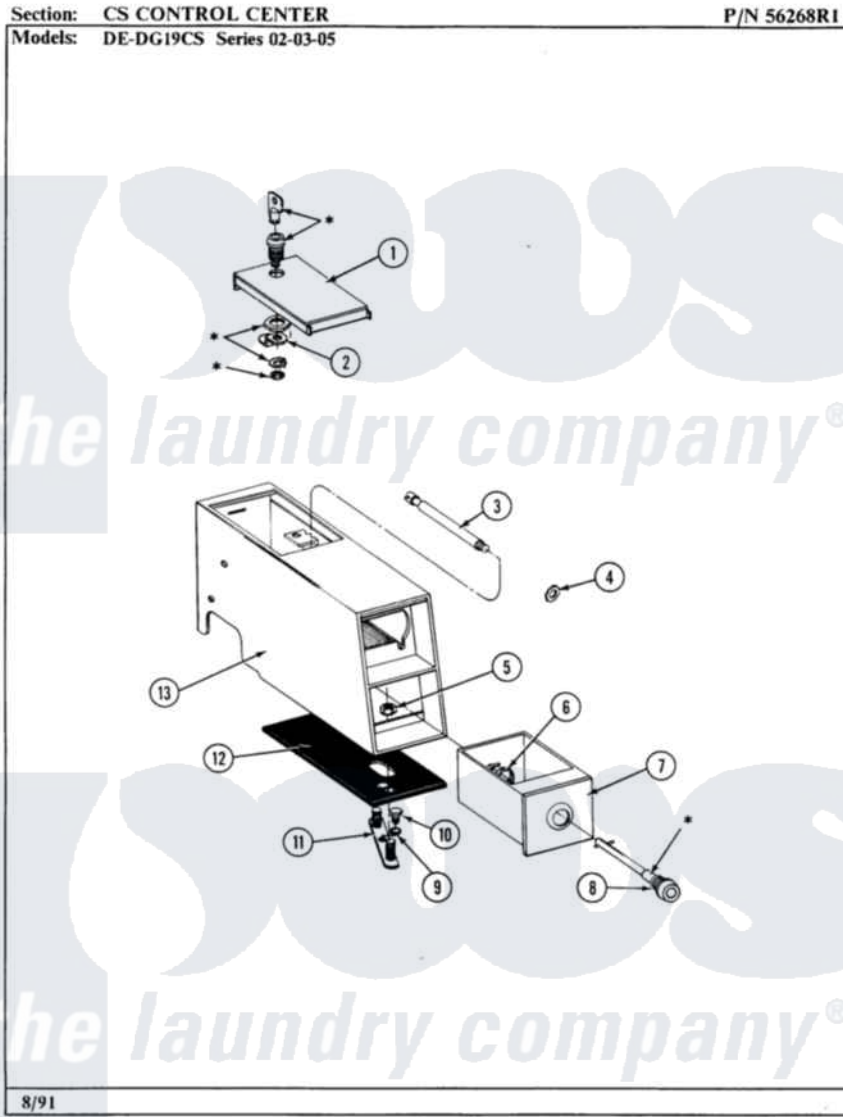

Maytag LDG19CS 07 - CONTROL CENTER CASE

14

Maytag [Residential Maytag LDG19CS Dryer Parts](#) Parts Diagram 07 - CONTROL CENTER CASE
Click on the part number to view part

Item	Original Part Number	Replaced By	Status	Part Description
001	203188		Not Available	TIMER ACCESS DOOR (WHT)
"	203188L		Not Available	ACCESS DOOR-ALMOND
"	203188M		Not Available	ACCESS DOOR-HARVEST WHEAT
002	213750	W10133266		Cam-Lock
003	213035			Bolt, Locking
004	910181			Lockwasher, Terminal Block
005	Y052740	62739		Nut, Lock
006	212328	W10139762		Hex Nut, 3/4-27
007	205423	208883		Coin Box K
"	205423L	208883		Coin Box K
"	205423M	208883		Coin Box K
008	NLA		Not Available	SPRING WASHER, LOCK
009	910309			Washer, Mounting Strap
010	211294	90767		Screw, 8A X 3/8 HeX Washer Head Tapping

011	NLA	Not Available	MTG. STRAP---NA
012	214660		Gasket, Control Center
013	205646	22001405	Case, Coin Slide
"	205646L	22001405	Case, Coin Slide
"	205646M	22001405	Case, Coin Slide
"	NLA	Not Available	CONTROL CENTER (WHT)