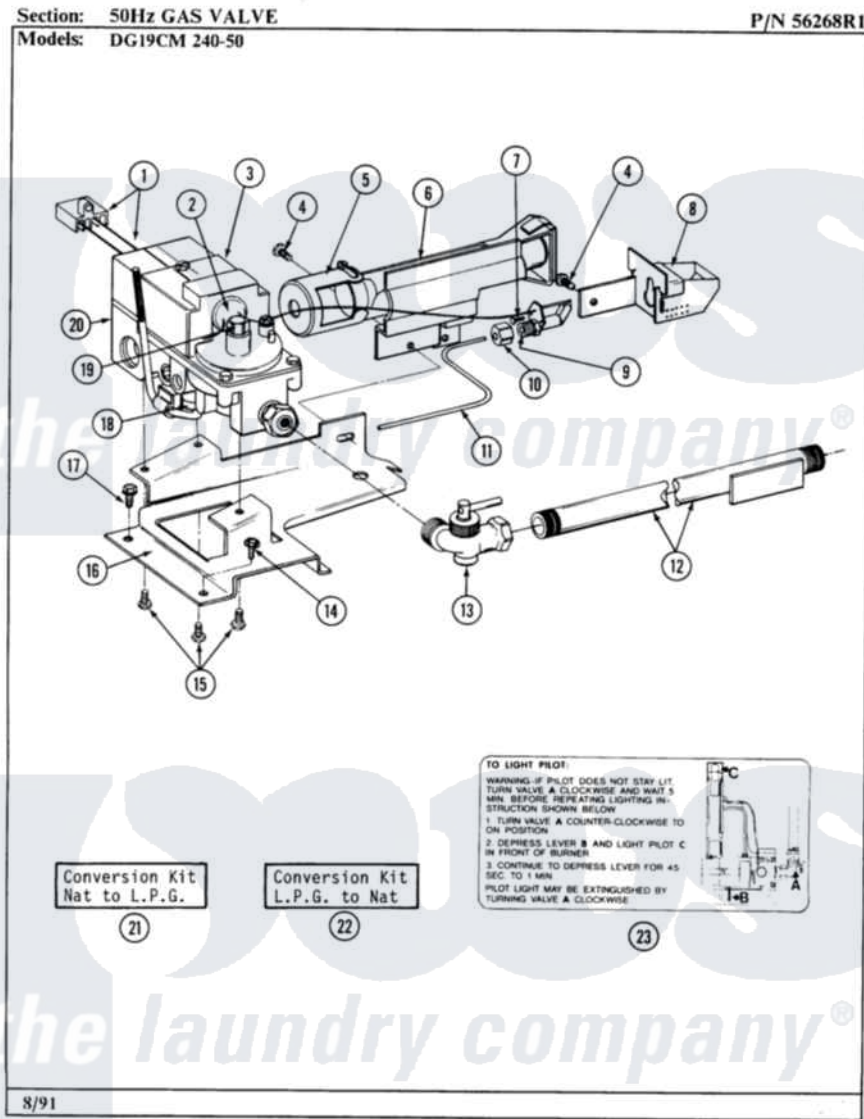

# Maytag LDG19CS 11 - 50HZ GAS VALVE

36

Maytag Residential Maytag LDG19CS Dryer Parts Parts Diagram 11 - 50HZ GAS VALVE  
Click on the part number to view part

Item	Original Part Number	Replaced By	Status	Part Description
001	<a href="#">Y302812</a>			Main Burner Solenoid
"	Y302813		Not Available	MAIN BURN. SOLENOID (240-50)
002	NLA		Not Available	PILOT W/PRESSURE SWITCH
003	NLA		Not Available	ORIFICE, MAIN BURNER
"	NLA		Not Available	ORIFICE, MAIN BURNER
"	Y311639	<a href="#">63-3570</a>		Burner Orifice
004	<a href="#">Y014872</a>			Screw, Coin Meter Stop -
005	NLA		Not Available	AIR SHUTTER
006	Y304697			BURNER ASSEMBLY
007	<a href="#">Y311711</a>			Screw, Fuse Block
008	NLA		Not Available	PILOT SHIELD ASSEMBLY
009	NLA		Not Available	PILOT ORIFICE (MFG.)
"	<a href="#">Y311418</a>			Pilot Orifice
"	<a href="#">Y311480</a>			Pilot Orifice
"	<a href="#">Y311482</a>			Pilot Orifice

010	310692		Not Available	COMPRESSION NUT
"	Y310693		Not Available	COMPRESSION SLEEVE
011	Y312483			PILOT TUBE
012	Y303383	<a href="#">33001735</a>		Pipe And Bracket Assembly Series 18 Not Needed Use Vavle
013	<a href="#">Y303349</a>			Angle Shut-Off, Gas Valve
014	Y310632	<a href="#">1163839</a>		Screw
015	NLA		Not Available	SCREW, HEX HD No.8 X 3/8 INCH
016	NLA		Not Available	GAS CONTROL BRACKET
017	NLA		Not Available	SCREW, HEX HD No.8 X 3/8 INCH
018	NLA		Not Available	GASKET, PILOT
019	NLA		Not Available	SCREW ASSEMBLY, LEAK LIMIT
020	Y304698		Not Available	GAS VALVE (240-50)
021	NLA		Not Available	CONVERSION KIT (NAT.TO LPG)
022	<a href="#">301539</a>			Conversion Kit
023	NLA		Not Available	GAS BURNER INSTRUCT LABEL