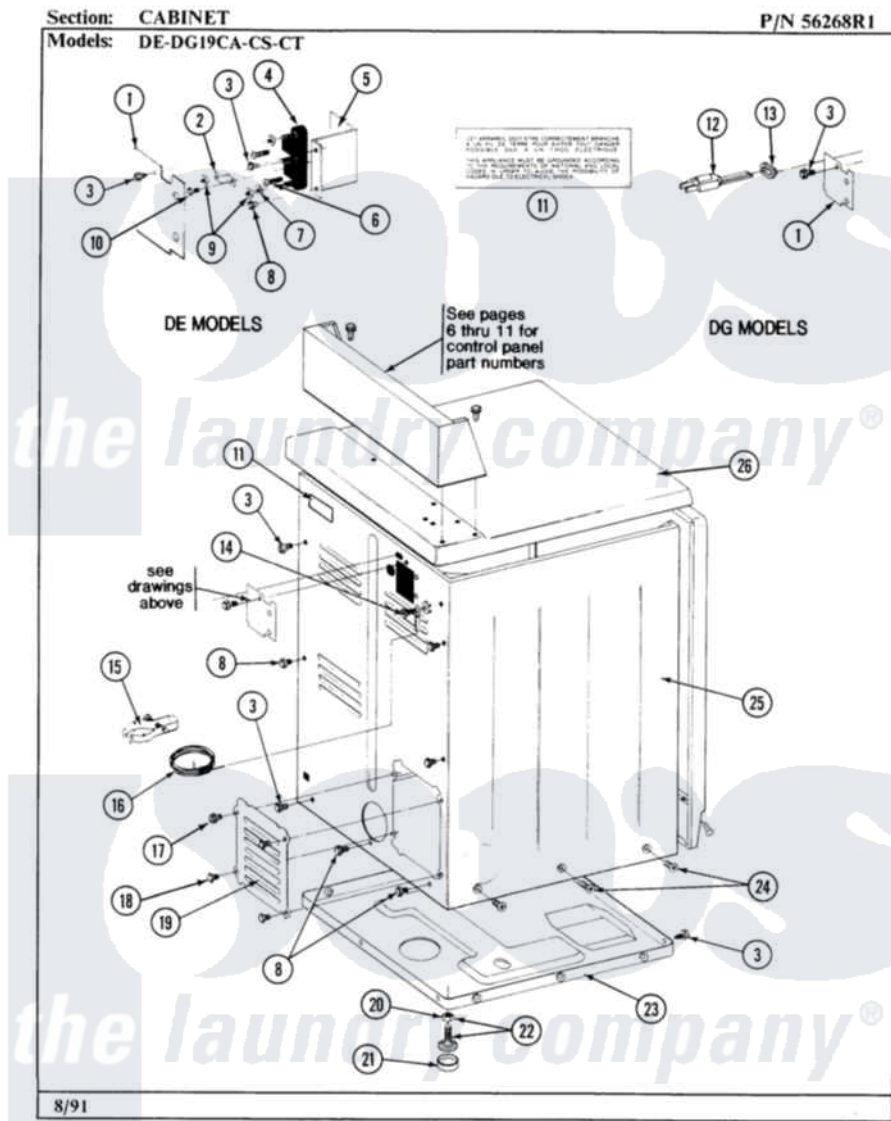

Maytag LDG19CS 12 - CABINET-REAR

Maytag [Residential Maytag LDG19CS Dryer Parts](#) Parts Diagram 12 - CABINET-REAR
 Click on the part number to view part

Item	Original Part Number	Replaced By	Status	Part Description
001	Y312905		Not Available	COVER, TERMINAL
002	Y312184			Strap, Grounding
003	Y313561			Screw---NA
004	400008			Block, Terminal
005	Y312904			Bracket, Terminal Block
006	Y312209	W10001200		Screw
007	Y311270			Washer, Terminal Block
008	Y310632	1163839		Screw
009	311484	112432		Nut
010	Y311423	489483		Screw 10-32 X 1/2
011	214519			LABEL, ELECTRICAL INSTR. PART NOT USED-GAS MODELS ONLY
012	302521		Not Available	CORD, POWER PART NOT USED-GAS MODELS ONLY
013	211881			Grommet, Cord Part Not Used-Gas Models Only
014	NLA		Not Available	SCREW & WASHER ASSY.

015	301548		Clamp, Ground Wire
016	311155		Ground Wire And Clamp
017	Y313559		Screw
018	211294	90767	Screw, 8A X 3/8 HeX Washer Head Tapping
019	Y312951	Not Available	ACCESS COVER, BACK
020	Y052740	62739	Nut, Lock
021	Y314137		Foot, Rubber
022	Y305086		Adjustable Leg And Nut
023	Y303361	Not Available	BASE ASSY. (UPPER & LOWER)
024	213007		Xfor Cabinet See Cabinet, Back
025	NLA	Not Available	CABINET (WHT)
026	NLA	Not Available	(ALM)
"	Y305191	Not Available	TOP COVER-WHITE