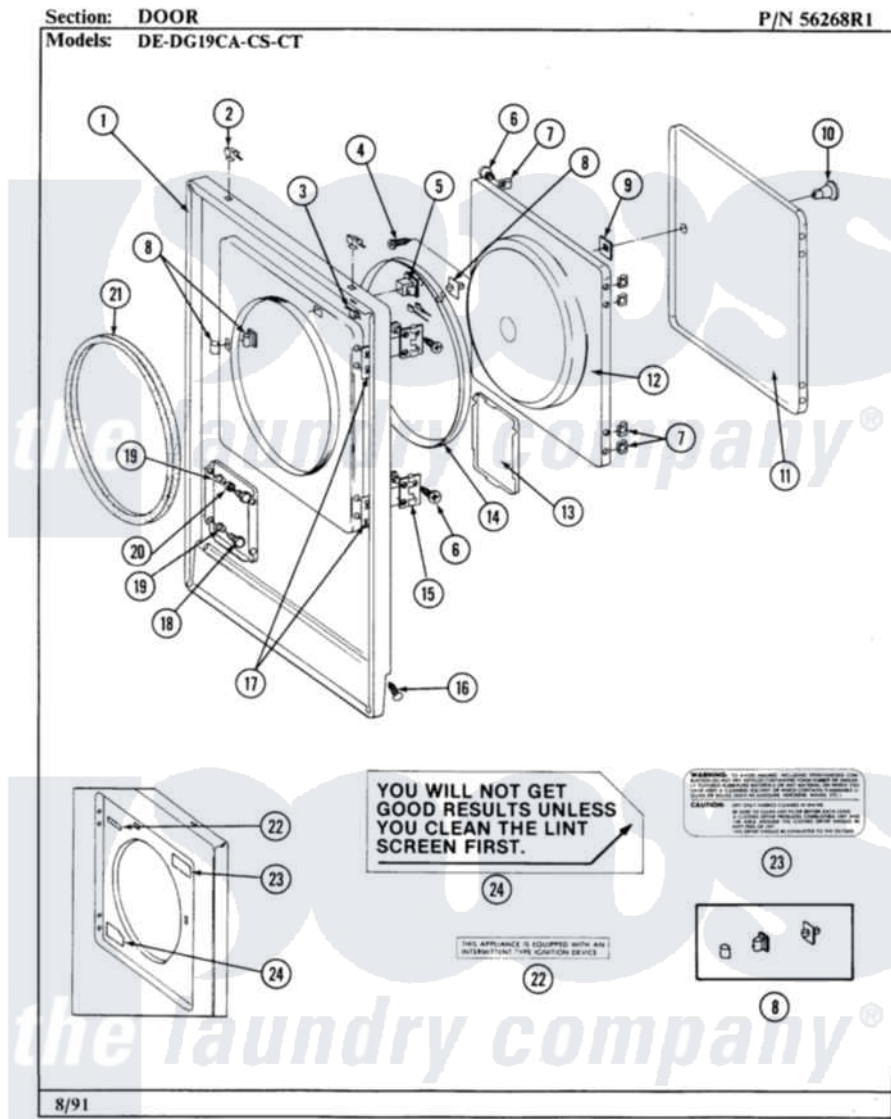

Maytag LDG19CS 13 - DOOR

24

Maytag [Residential Maytag LDG19CS Dryer Parts](#) Parts Diagram 13 - DOOR
Click on the part number to view part

Item	Original Part Number	Replaced By	Status	Part Description
001	NLA		Not Available	FRONT PANEL (WHT)
002	212982	22001650		Fastener, Spring
003	Y310376			Clip, Door Switch Harness
004	NLA		Not Available	SCREW, DOOR KNOB
005	Y304575	W10169313		Switch-Dor
"	Y305753	W10169313		Switch-Dor
006	Y314062			Screw, Door Hinge And Panel
007	Y313910			Clip, Door Liner To Outer Panel
008	306436			Door Latch Kit--W
009	Y313911			Door Strike Retainer
010	NLA		Not Available	KNOB & SCREW
011	NLA		Not Available	(ALM)
"	Y306668			DOOR (WHT)
012	NLA		Not Available	INNER DOOR W/KNOB
013	NLA		Not Available	ACCESS DOOR (WHITE)
014	314077			Door Seal

015	Y304577	33001230	Hinge, Door
016	204439		Screw And Fstner Assembly
017	Y313907		Fastener, Twin
018	212949	22001866	Screw, Relay
019	NLA	Not Available	BUSHING, ACCESS STUD
020	312369		Sleeve, Access Panel Stud Part Not Used
021	314286		Seal For Front Panel
022	NLA	Not Available	GAS IGNITION LABEL
023	Y313927		INSTRUCTION LABEL
024	Y313340		LABEL, LINT SCREEN INSTRUCTION