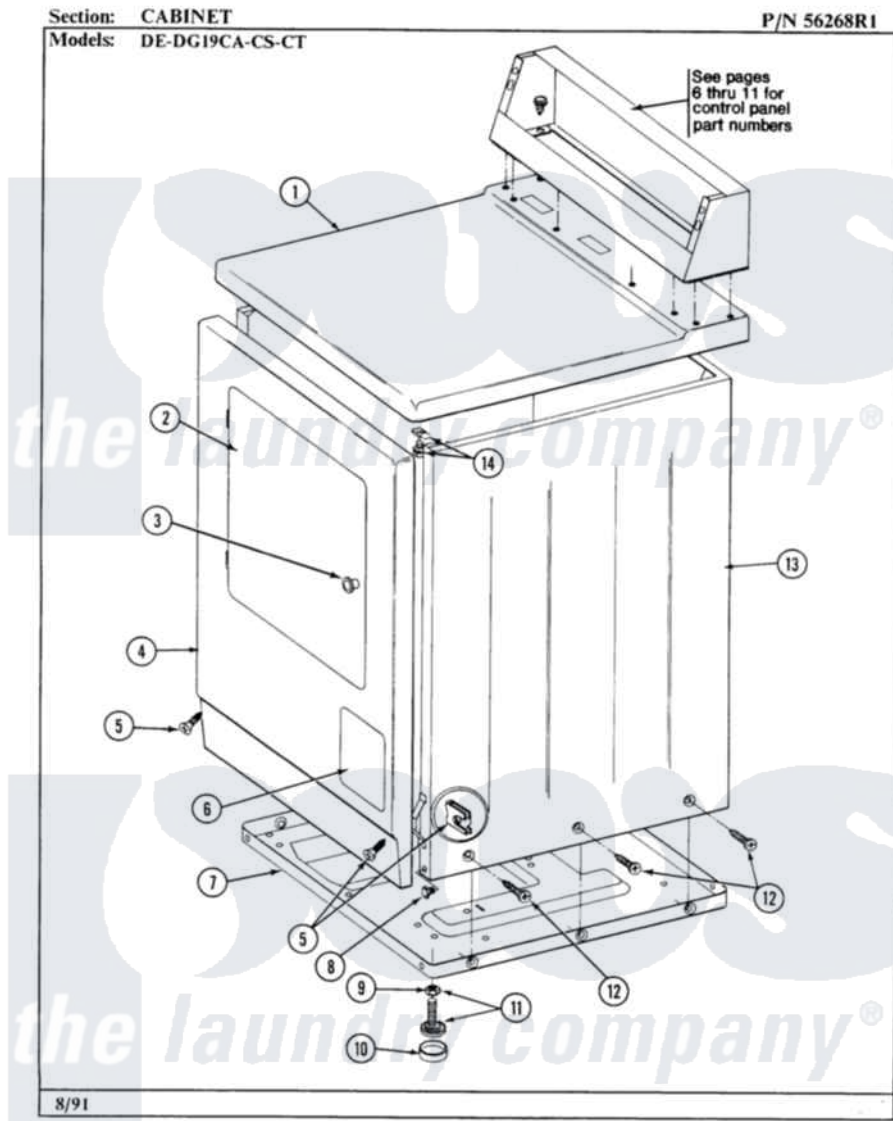

Maytag LDG19CT 01 - CABINET-FRONT

2

Maytag [Residential Maytag LDG19CT Dryer Parts](#) Parts Diagram 01 - CABINET-FRONT
Click on the part number to view part

Item	Original Part Number	Replaced By	Status	Part Description
001	NLA		Not Available	(ALM)
"	Y305191		Not Available	TOP COVER-WHITE
002	Y313908			DOOR PANEL-WHITE
"	NLA		Not Available	(ALM)
"	Y304579			DOOR (WHT)
003	NLA		Not Available	KNOB & SCREW
004	NLA		Not Available	FRONT PANEL (WHT)
005	204439			Screw And Fstner Assembly
006	NLA		Not Available	ACCESS DOOR (WHT)
007	Y303361		Not Available	BASE ASSY. (UPPER & LOWER)
008	Y310632	1163839		Screw
009	Y052740	62739		Nut, Lock
010	Y314137			Foot, Rubber
011	Y305086			Adjustable Leg And Nut
012	213007			Xfor Cabinet See Cabinet, Back