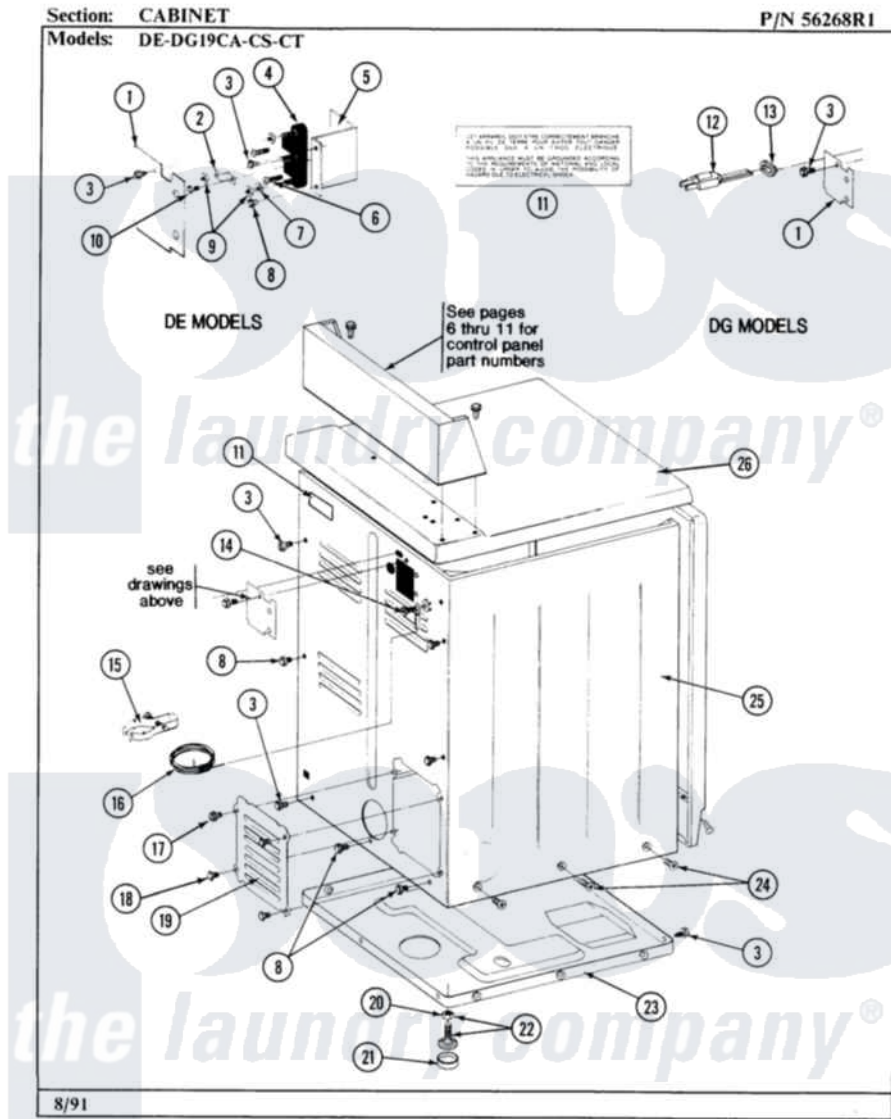

Maytag LDG19CT 02 - CABINET-REAR

4

Maytag [Residential Maytag LDG19CT Dryer Parts](#) Parts Diagram 02 - CABINET-REAR
Click on the part number to view part

Item	Original Part Number	Replaced By	Status	Part Description
001	Y312905		Not Available	COVER, TERMINAL
002	Y313561			Screw----NA
003	Y310632	1163839		Screw
004	214519			LABEL, ELECTRICAL INSTR. PART NOT USED-GAS MODELS ONLY
005	302521		Not Available	CORD, POWER PART NOT USED-GAS MODELS ONLY
006	211881			Grommet, Cord Part Not Used-Gas Models Only
007	NLA		Not Available	SCREW & WASHER ASSY.
008	301548			Clamp, Ground Wire
009	311155			Ground Wire And Clamp
010	Y313559			Screw
011	211294	90767		Screw, 8A X 3/8 HeX Washer Head Tapping
012	Y312951		Not Available	ACCESS COVER, BACK
013	Y052740	62739		Nut, Lock

014	Y314137		Foot, Rubber
015	Y305086		Adjustable Leg And Nut
016	Y303361	Not Available	BASE ASSY. (UPPER & LOWER)
017	213007		Xfor Cabinet See Cabinet, Back
018	NLA	Not Available	CABINET (WHT)
019	NLA	Not Available	(ALM)
020	NLA	Not Available	(H. WHEAT)
021	Y305191	Not Available	TOP COVER-WHITE
022	NLA	Not Available	(ALM)
023	NLA	Not Available	(H. WHEAT)