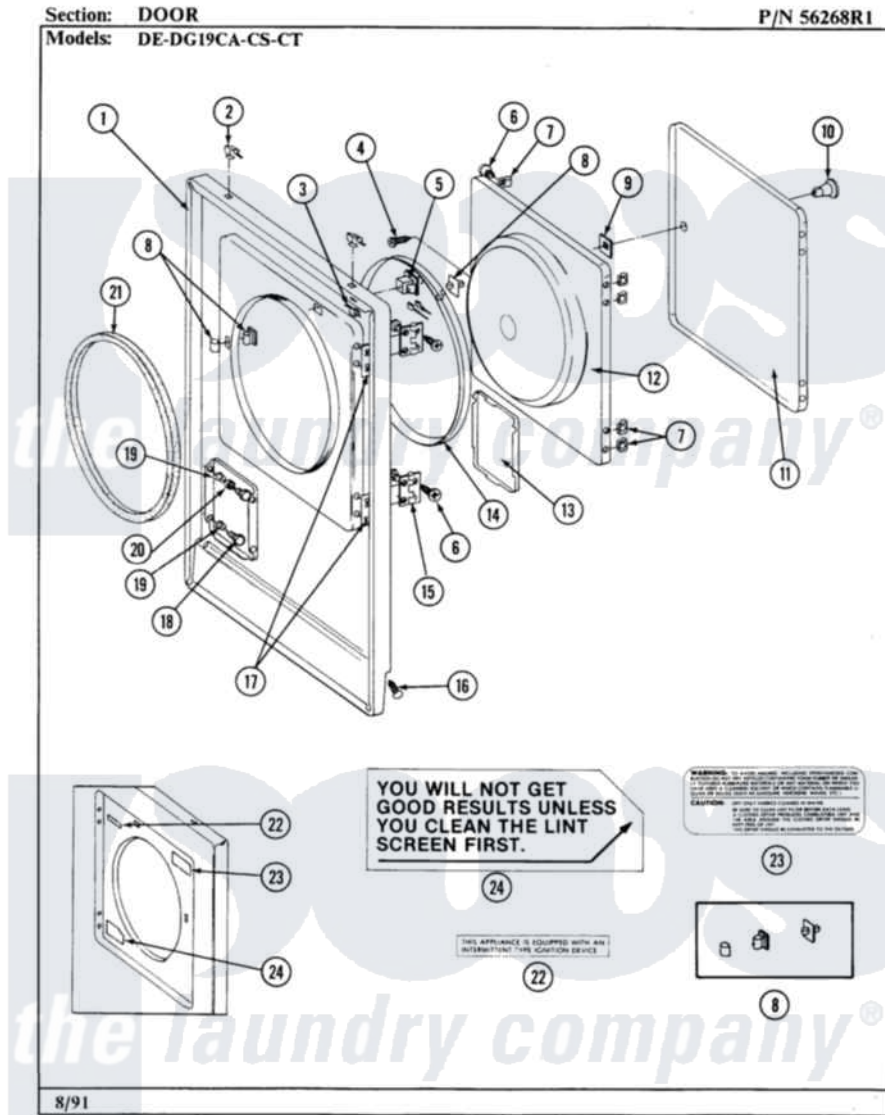

# Maytag LDG19CT 03 - DOOR

Maytag [Residential Maytag LDG19CT Dryer Parts](#) Parts Diagram 03 - DOOR  
 Click on the part number to view part

Item	Original Part Number	Replaced By	Status	Part Description
001	NLA		Not Available	FRONT PANEL (WHT)
002	212982	<a href="#">22001650</a>		Fastener, Spring
003	<a href="#">Y310376</a>			Clip, Door Switch Harness
004	NLA		Not Available	SCREW, DOOR KNOB
005	Y304576	<a href="#">W10169313</a>		Switch-Dor
"	Y305754	<a href="#">W10169313</a>		Switch-Dor
006	<a href="#">Y314062</a>			Screw, Door Hinge And Panel
007	<a href="#">Y313910</a>			Clip, Door Liner To Outer Panel
008	<a href="#">306436</a>			Door Latch Kit--W
009	<a href="#">Y313911</a>			Door Strike Retainer
010	NLA		Not Available	KNOB & SCREW
011	NLA		Not Available	(ALM)
"	Y306668			DOOR (WHT)
012	NLA		Not Available	INNER DOOR W/KNOB
013	NLA		Not Available	ACCESS DOOR (WHT)
014	<a href="#">314077</a>			Door Seal

015	Y304577	<a href="#">33001230</a>	Hinge, Door
016	<a href="#">204439</a>		Screw And Fstner Assembly
017	<a href="#">Y313907</a>		Fastener, Twin
018	212949	<a href="#">22001866</a>	Screw, Relay
019	NLA	Not Available	BUSHING, ACCESS STUD
020	<a href="#">312369</a>		Sleeve, Access Panel Stud Part Not Used
021	<a href="#">314286</a>		Seal For Front Panel
022	NLA	Not Available	GAS IGNITION LABEL
023	Y313927		INSTRUCTION LABEL
024	Y313340		LABEL, LINT SCREEN INSTRUCTION