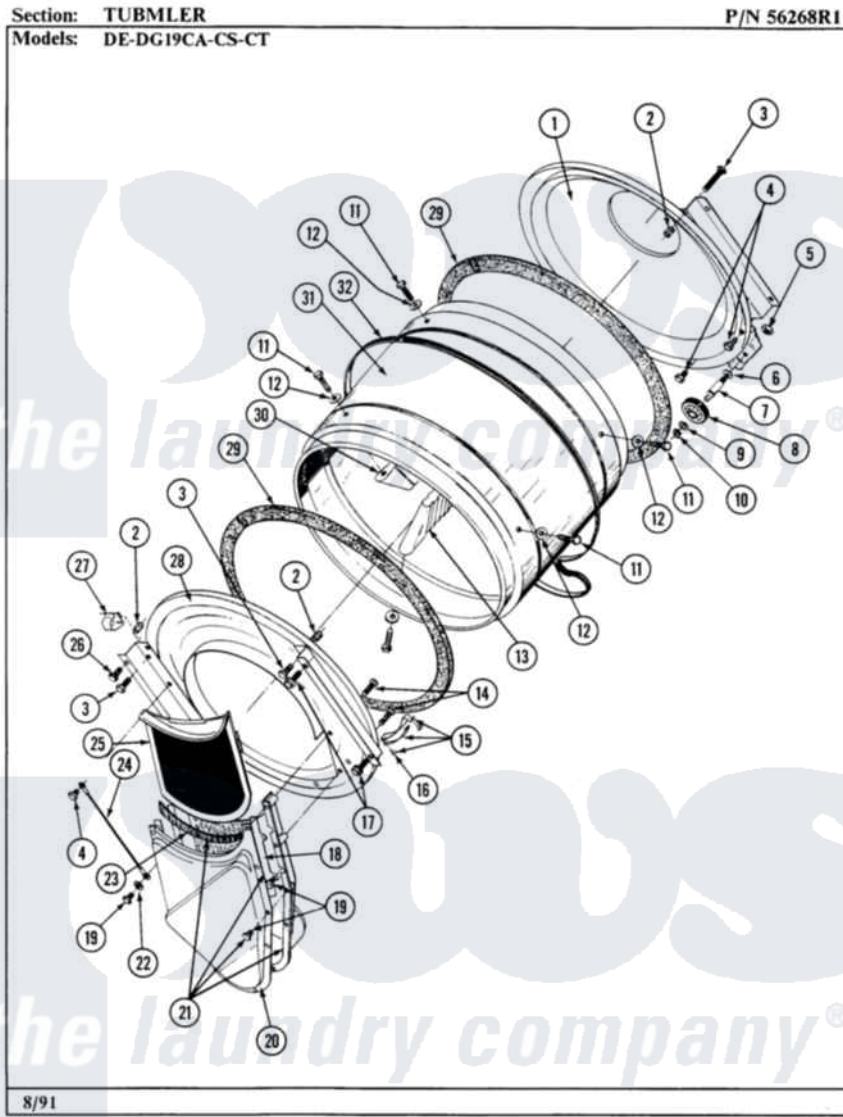

Maytag LDG19CT 04 - TUMBLER

26

Maytag [Residential Maytag LDG19CT Dryer Parts](#) Parts Diagram 04 - TUMBLER
Click on the part number to view part

Item	Original Part Number	Replaced By	Status	Part Description
001	Y306660	33001106		Back, Tumbler
002	NLA		Not Available	COVER, THREAD
003	NLA		Not Available	SCREW
004	211294	90767		Screw, 8A X 3/8 HeX Washer Head Tapping
005	312538	33001443		Nut, Hex
006	Y313347	312535		Washer, Vault Mounting Brk.
007	Y312948	6-3129480		Shaft- Tumbler
008	Y303373	12001541		Drum Roller/Washer Assembly--W
009	312535			Washer, Vault Mounting Brk.
010	410233	9703438		Ring-Retrn
011	Y310759			Screw, Tumbler Baffles
012	314158			Washer, Baffle To Tumbler
013	314155	33001004		Baffle, Tall
"	314804	33001004		Baffle, Tall
014	Y314110	33002917		Screw, No.10-16

015	306508		Tumbler Bearing Kit ----W
016	210720		Rivet, Bearing To Tumbler Fmt
017	Y310632	1163839	Screw
018	Y313795		Guide For Lint Screen
019	Y312961	W10116751	Screw
020	Y312964	Not Available	OUTLET DUCT - OUTER HALF
021	306657	Not Available	OUTLET DUCT & GRID
022	310557		Washer
023	Y313796		Lint Seal
024	NLA	Not Available	TICKETS (1000) 2-14146
025	Y306665	33001003	Screen, Lint
026	Y313561		Screw----NA
027	Y310376		Clip, Door Switch Harness
028	NLA	Not Available	TUMBLER FRONT----NA
029	314820		Seal, Tumbler
"	Y055978		Rubber Adhesive, 2 Oz Tube
"	Y313541	33313541	Seal- Tumbler
030	314803	33001012	Baffle
"	NLA	Not Available	PART NOT USED
031	305187	Not Available	TUMBLER W/BAFFLES
"	306663	Not Available	TUMBLER W/BAFFLES
032	Y312959		Poly "V" Belt For Tumbler