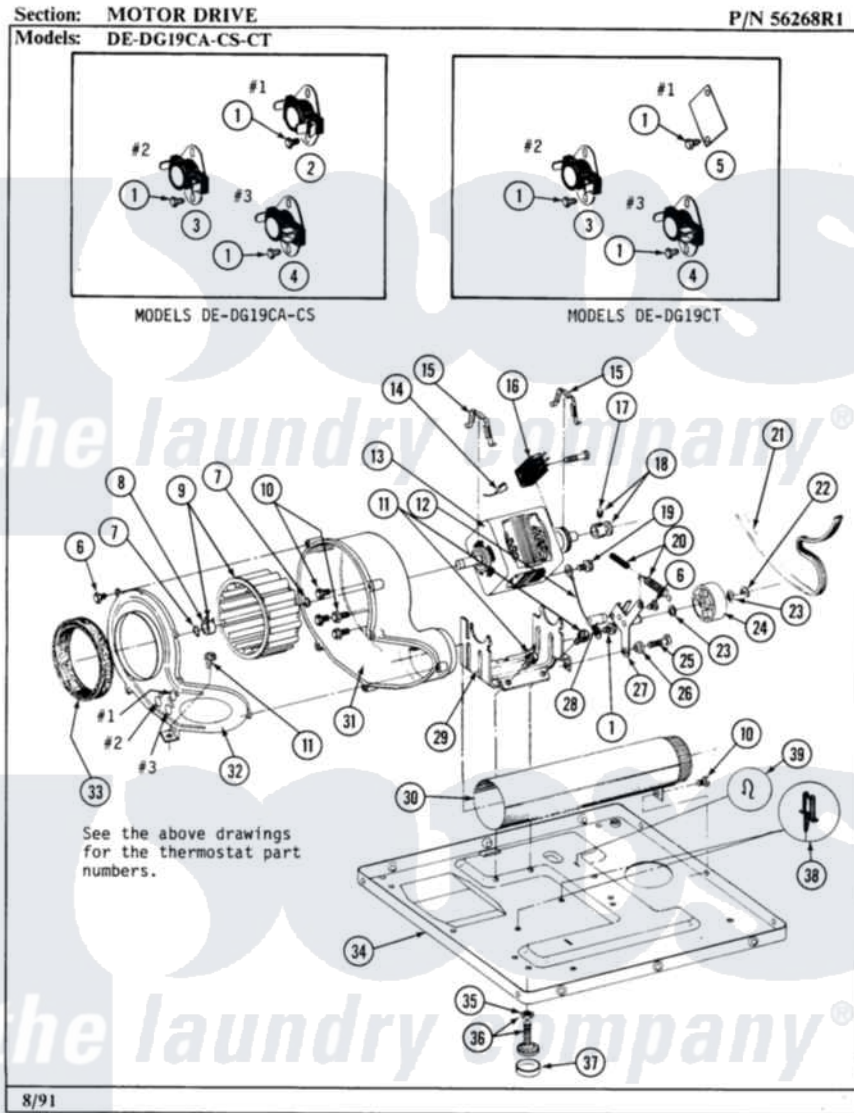

# Maytag LDG19CT 05 - MOTOR DRIVE

32

Maytag Residential Maytag LDG19CT Dryer Parts Parts Diagram 05 - MOTOR DRIVE  
 Click on the part number to view part

Item	Original Part Number	Replaced By	Status	Part Description
001	211294	<a href="#">90767</a>		Screw, 8A X 3/8 HeX Washer Head Tapping
002	<a href="#">Y303225</a>			Thermostat, Permanent Press
003	<a href="#">303392</a>			Thermostat, Cycling
004	Y303391	<a href="#">33303391</a>		Thermostat, Cycling
005	<a href="#">Y312853</a>			Cover For Thermostat Openin
006	Y312961	<a href="#">W10116751</a>		Screw
007	410233	<a href="#">9703438</a>		Ring-Retrn
008	<a href="#">312967</a>			Clamp, Blower Housing
009	<a href="#">Y303836</a>			Blower Wheel Assembly And Clamp
010	Y310632	<a href="#">1163839</a>		Screw
011	<a href="#">Y313561</a>			Screw---NA
012	<a href="#">901220</a>			Ground Wire
013	Y303358	<a href="#">W10410999</a>		Motor-Drive
014	NLA		Not Available	WIRE
015	<a href="#">Y015825</a>			Clip, Motor To Motor Support