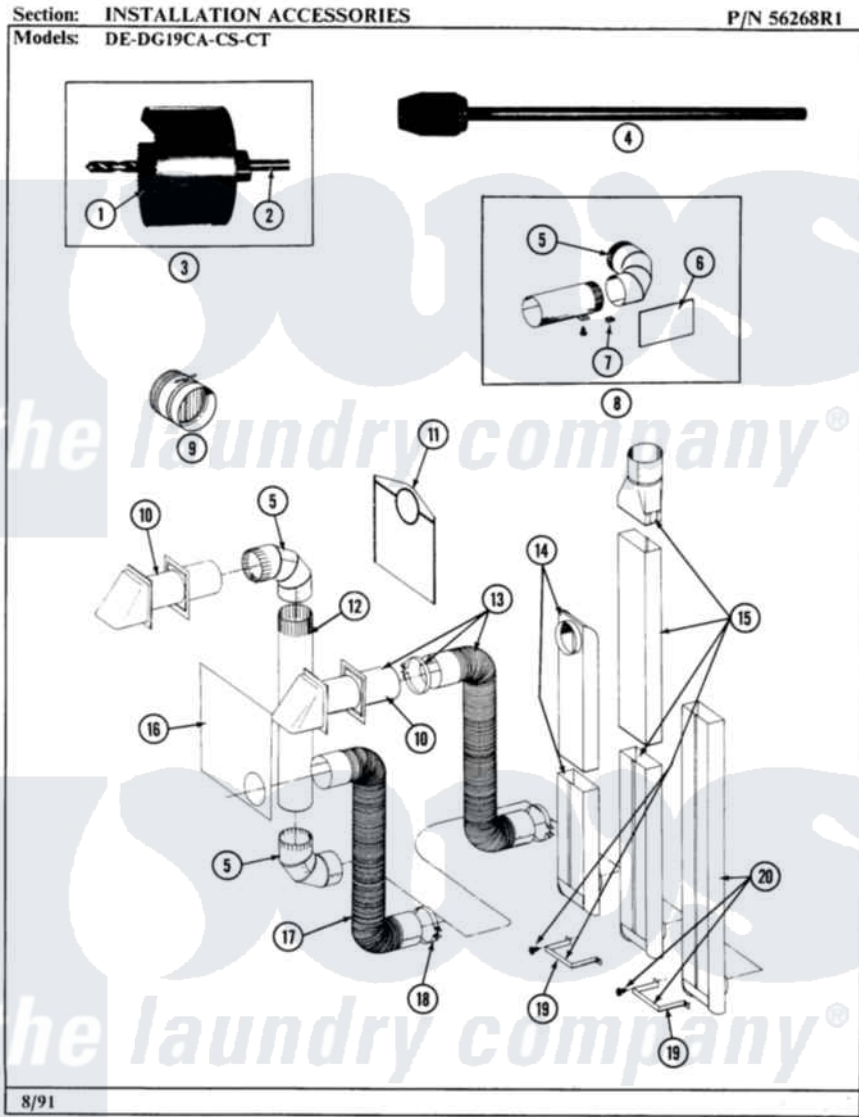

# Maytag LDG19CT 06 - INSTALLATION ACCESSORIES

Maytag Residential Maytag LDG19CT Dryer Parts Parts Diagram 06 - INSTALLATION ACCESSORIES  
 Click on the part number to view part

Item	Original Part Number	Replaced By	Status	Part Description
001	NLA		Not Available	BLADE, SAW
002	NLA		Not Available	REPLACEMENT DRILL
003	NLA		Not Available	HOLE SAW W/DRILL BIT
004	NLA		Not Available	EXTENSION CHUCK, DRILL
005	<a href="#">Y059131</a>			Elbow, Venting
006	<a href="#">312302</a>			Insulation, Exhaust Duct Kit
007	<a href="#">213323</a>			Fastener, Exhaust Duct Kit
008	211294	<a href="#">90767</a>		Screw, 8A X 3/8 HeX Washer Head Tapping
"	<a href="#">Y304652</a>			Exhaust Duct Kit
009	NLA		Not Available	DAMPER, BACK DRAFT
010	Y059129	<a href="#">4396007RW</a>		Vent Hood
011	311353		Not Available	BAG, LINT (DACRON)
012	<a href="#">Y059130</a>			Pipe, Venting
013	<a href="#">Y059143</a>			Flexible Vent Kit
014	<a href="#">Y059135</a>			Vent Duct Assembly
015	NLA		Not Available	RECTANGULAR VENT KIT

016	Y059134		PLATE, ALUM. WINDOW (15``X20``)
017	Y304353	<a href="#">4396010RP</a>	6ft Scvent
018	<a href="#">Y304630</a>		Clamp, Flexible Duct
019	211294	<a href="#">90767</a>	Screw, 8A X 3/8 HeX Washer Head Tapping
"	NLA	Not Available	BRACKET, EXHAUST DEFLECTOR
020	NLA	Not Available	EXHAUST DEFLECTOR KIT