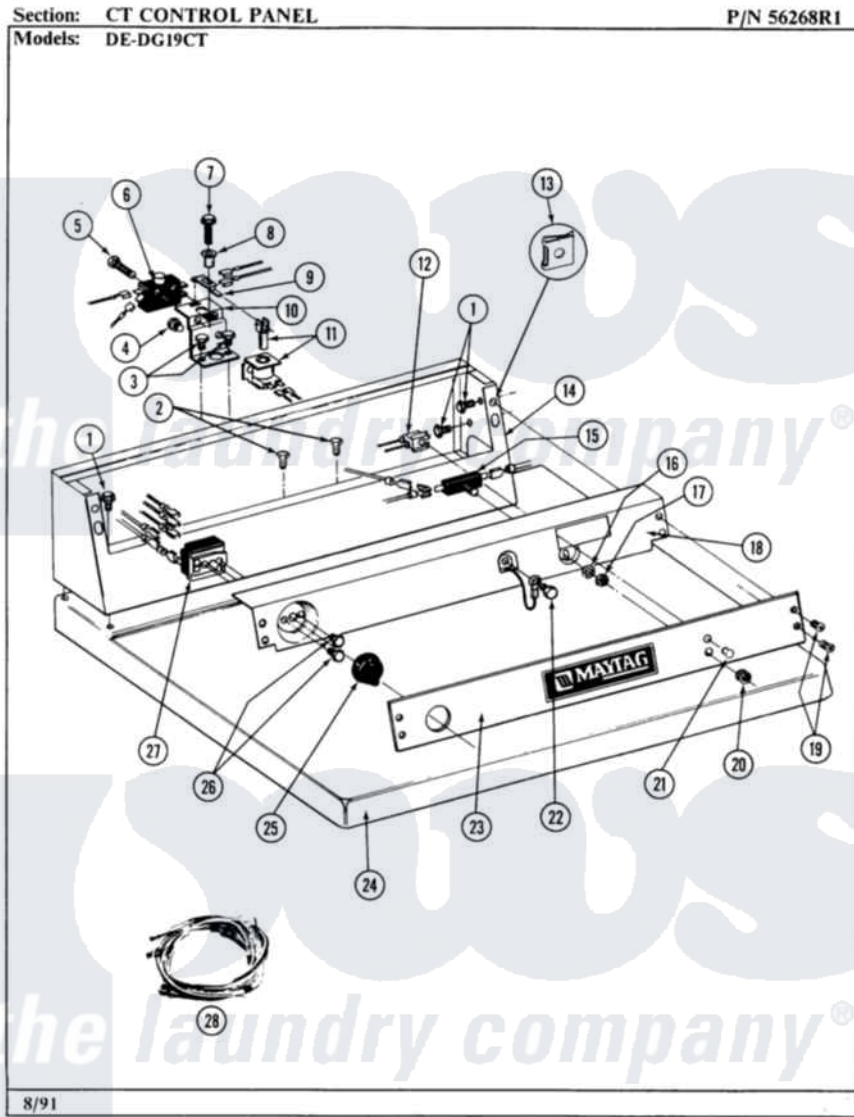

# Maytag LDG19CT 07 - CONTROL PANEL

10

Maytag Residential Maytag LDG19CT Dryer Parts Parts Diagram 07 - CONTROL PANEL  
Click on the part number to view part

Item	Original Part Number	Replaced By	Status	Part Description
001	212276	<a href="#">W10116760</a>		Screw
002	211294	<a href="#">90767</a>		Screw, 8A X 3/8 HeX Washer Head Tapping
"	Y314322	<a href="#">211251</a>		Screw, Transformer
003	211294	<a href="#">90767</a>		Screw, 8A X 3/8 HeX Washer Head Tapping
004	<a href="#">212951</a>			Screw, No.6-32 X 1/4 Inch
005	212950	<a href="#">M0227520</a>		Screw-Tc No.6-32 X 13/16", Preform SwiTch
006	Y303787		Not Available	SWITCH FOR RELAY
007	212949	<a href="#">22001866</a>		Screw, Relay
008	NLA		Not Available	SPACER, ADVANCE RELAY
009	NLA		Not Available	SPRING LEVER, RELAY
010	NLA		Not Available	RELAY BRACKET
011	<a href="#">305393</a>			Solenoid For Relay Assembly
012	NLA		Not Available	PILOT LIGHT
013	<a href="#">215003</a>			Fastener, Panel And Bracket

014	<a href="#">305213</a>		Console-White
"	NLA	Not Available	(ALM)
015	<a href="#">Y303318</a>		Switch Assembly With Hex Nu
016	<a href="#">312751</a>		Lockwasher, Start Switch
017	Y312706	<a href="#">422617</a>	Nut
018	NLA	Not Available	BACK UP PLATE (WHT)
019	<a href="#">212277</a>		Screw, No.8 X 1/2 Inch
020	<a href="#">Y312702</a>		Knurled Nut, Start Switch
021	<a href="#">213099</a>		Lens For Control Panel
022	<a href="#">211252</a>		Screw, Ground Wire
023	NLA	Not Available	CONTROL PANEL
024	NLA	Not Available	(ALM)
"	Y305191	Not Available	TOP COVER-WHITE
025	<a href="#">205663</a>		Knob For Selector Switch
026	Y313588	<a href="#">488234</a>	Screw 8-32 X 1/4
027	Y303420	Not Available	SELECTOR SWITCH
028	NLA	Not Available	MAIN WIRE HARNESS