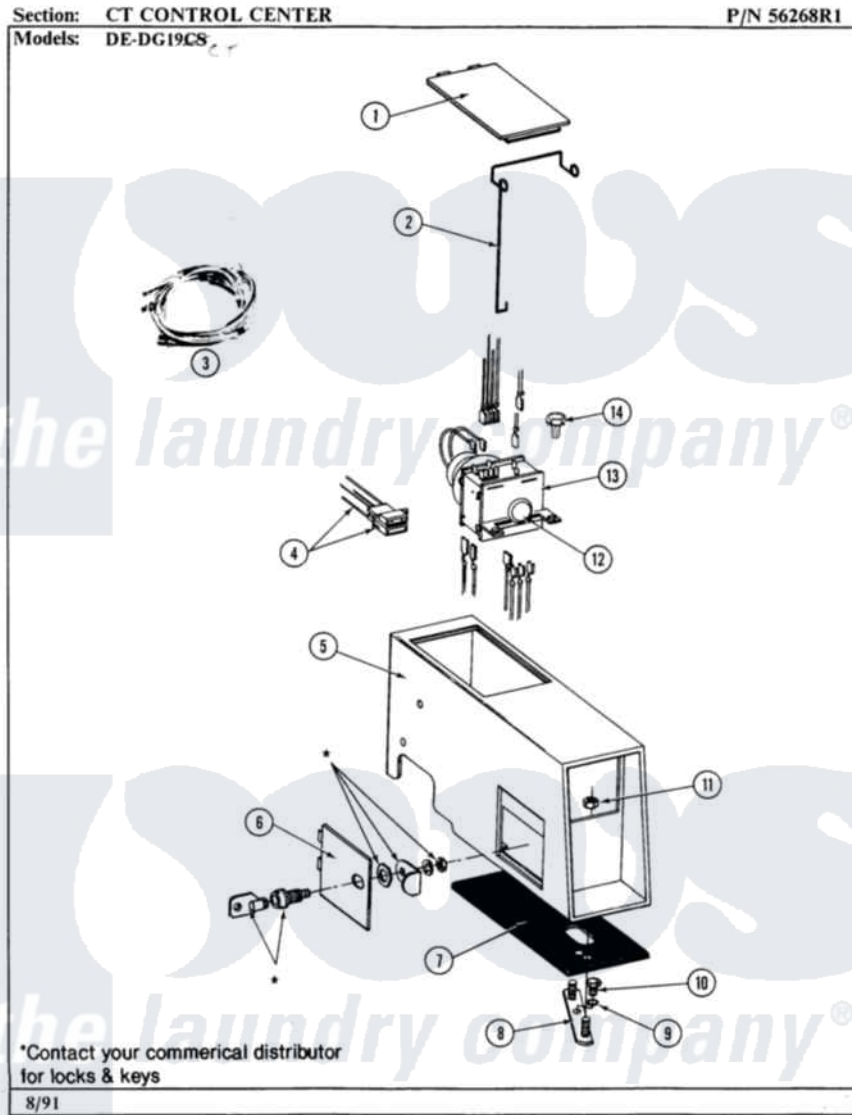

Maytag LDG19CT 08 - CONTROL CENTER

18

Maytag [Residential Maytag LDG19CT Dryer Parts](#) Parts Diagram 08 - CONTROL CENTER
 Click on the part number to view part

Item	Original Part Number	Replaced By	Status	Part Description
001	NLA		Not Available	ACCESS DOOR (WHT)
002	214878			Latch For Access Door
003	NLA		Not Available	MAIN WIRE HARNESS
004	NLA		Not Available	HARNESS, TICKET CONTROL
005	NLA		Not Available	OUTER CASE (WHT)
006	NLA		Not Available	ACCESS DOOR (WHT)
007	214660			Gasket, Control Center
008	NLA		Not Available	MTG. STRAP---NA
009	910309			Washer, Mounting Strap
010	211294	90767		Screw, 8A X 3/8 HeX Washer Head Tapping
011	Y052740	62739		Nut, Lock
012	213089			Knob For Timer
013	NLA		Not Available	TIMER MOTOR
"	Y303801		Not Available	TIMER WITH KNOB AND PIN
014	212276	W10116760		Screw