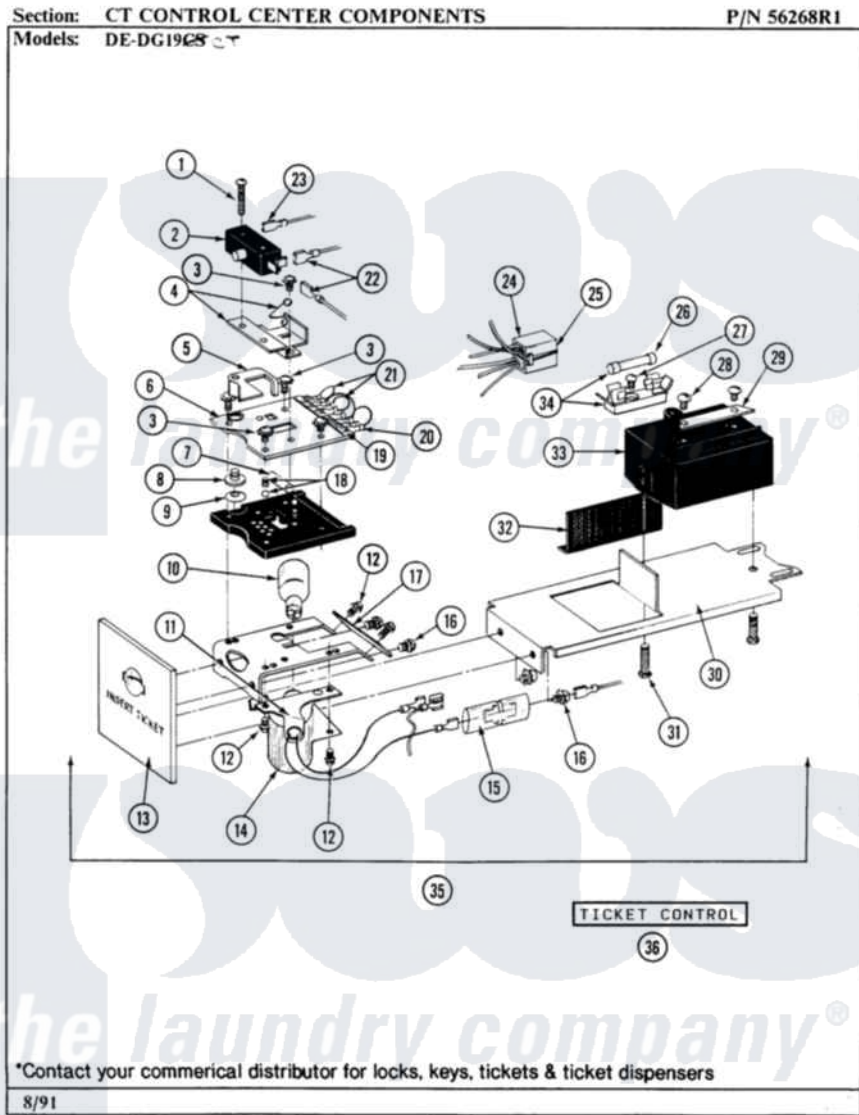

Maytag LDG19CT 09 - CONTROL CENTER COMPONENTS

Maytag Residential Maytag LDG19CT Dryer Parts Parts Diagram 09 - CONTROL CENTER COMPONENTS
 Click on the part number to view part

Item	Original Part Number	Replaced By	Status	Part Description
001	NLA		Not Available	SCREW
002	204882		Not Available	SWITCH FOR TICKET CONTROL
003	NLA		Not Available	SEMS SCREW (No.4-40 X 1/2 INC)
004	204881			Cam Plate Assembly
005	214218			Lever, Switch
006	212452			Board, Circuit
007	214275			Roller For Cam
008	214220			Adjustment Thumb Wheel
009	NLA		Not Available	SPRING WASHER
010	202479	A3167501		Lamp Oven, Int.
011	NLA		Not Available	LAMP SOCKET W/BACKET
012	NLA		Not Available	SCREW, SHIELD (CONTROL)
013	NLA		Not Available	FRONT PLATE, TICKET CONTROL
014	212533			SHIELD FOR HEAT LAMP

015	Y201110		Not Available	CONNECTOR, WIRE (INDIC. LIGHT)
016	212519	488234		Screw 8-32 X 1/4
017	NLA		Not Available	TICKET DEFLECTOR
018	203140			Contact Ball Kit
019	NLA		Not Available	OVERLAY, CIRCUIT BOARD
020	Y311550		Not Available	SPADE (MINIATURE)
021	NLA		Not Available	JUMPER WIRE (BLACK)
022	NLA		Not Available	SPADE CONNECTOR
023	211737	248562		Terminal
024	NLA		Not Available	HARNESS, TICKET CONTROL
025	213074			Pin Receptacle For Plug
"	NLA		Not Available	PIN, PLUG
026	202713	22001555		Fuse
027	NLA		Not Available	SCREW (No.6 X 1/4 INCH)
028	311613	Y311711		Screw, Fuse Block
029	311612		Not Available	COVER, CIRCUIT BOARD TERMINALS
030	NLA		Not Available	BRACKET, TICKET ASSEMBLY
031	211294	90767		Screw, 8A X 3/8 HeX Washer Head Tapping
032	NLA		Not Available	SHIELD
033	202477	22003292		Control As
034	NLA		Not Available	FUSE BLOCK W/FUSE
035	NLA		Not Available	TICKET RECEIVER ASSEMBLY
036	202509			Ticket Control Assembly