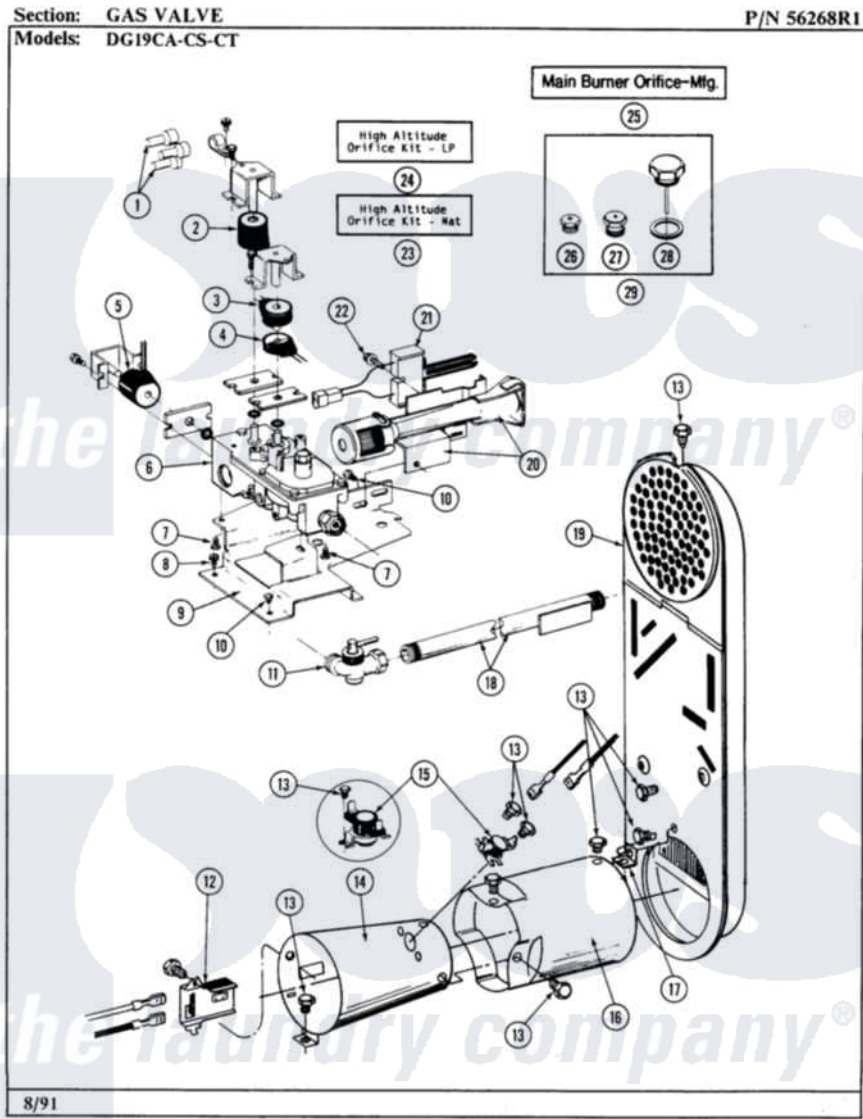

Maytag LDG19CT 10 - GAS VALVE

30

Maytag Residential Maytag LDG19CT Dryer Parts Parts Diagram 10 - GAS VALVE
Click on the part number to view part

Item	Original Part Number	Replaced By	Status	Part Description
001	311546	911445		Wire Connector
002	305603			Secondary Coil
003	305604			Holding Coil
004	305605			Booster Coil
005	Y304626			Side Coil
006	Y303777	W10116794		Gas Valve
007	NLA		Not Available	SCREW, HEX HD No.8 X 3/8 INCH
008	Y313561			Screw---NA
009	312929			Gas Valve Bracket
010	Y310632	1163839		Screw
011	Y303349			Angle Shut-Off, Gas Valve
012	Y303377	338906		Radiant, Sensor
013	211294	90767		Screw, 8A X 3/8 HeX Washer Head Tapping
014	Y303368			Cone, Combustion
015	305169			Thermostat, Hi-Limit Gas

016	Y303841		Cone, Extension
017	Y312890		Retainer, Heater Chamber
018	Y303383	33001735	Pipe And Bracket Assembly Series 18 Not Needed Use Vavle
019	211294	90767	Screw, 8A X 3/8 HeX Washer Head Tapping
"	Y303369		Inlet Duct Assembly
020	304974	33002793	Burner Assembly
"	Y310632	1163839	Screw
021	304970	4391996	Ignitor
022	304971		Screw Note: Screw, Igniter
023	NLA	Not Available	ORIFICE KIT, LP (HIGH ALT.)
024	NLA	Not Available	ORIFICE KIT, NAT (HIGH ALT.)
025	NLA	Not Available	MAIN BURNER ORIFICE (MFG)
026	NLA	Not Available	MAIN BURNER ORIFICE (LP)
027	NLA	Not Available	INTERNAL ORIFICE (LP)
028	NLA	Not Available	SCREW ASSY - BLUE BLOCK OPE
029	Y303779		Conversion Kit