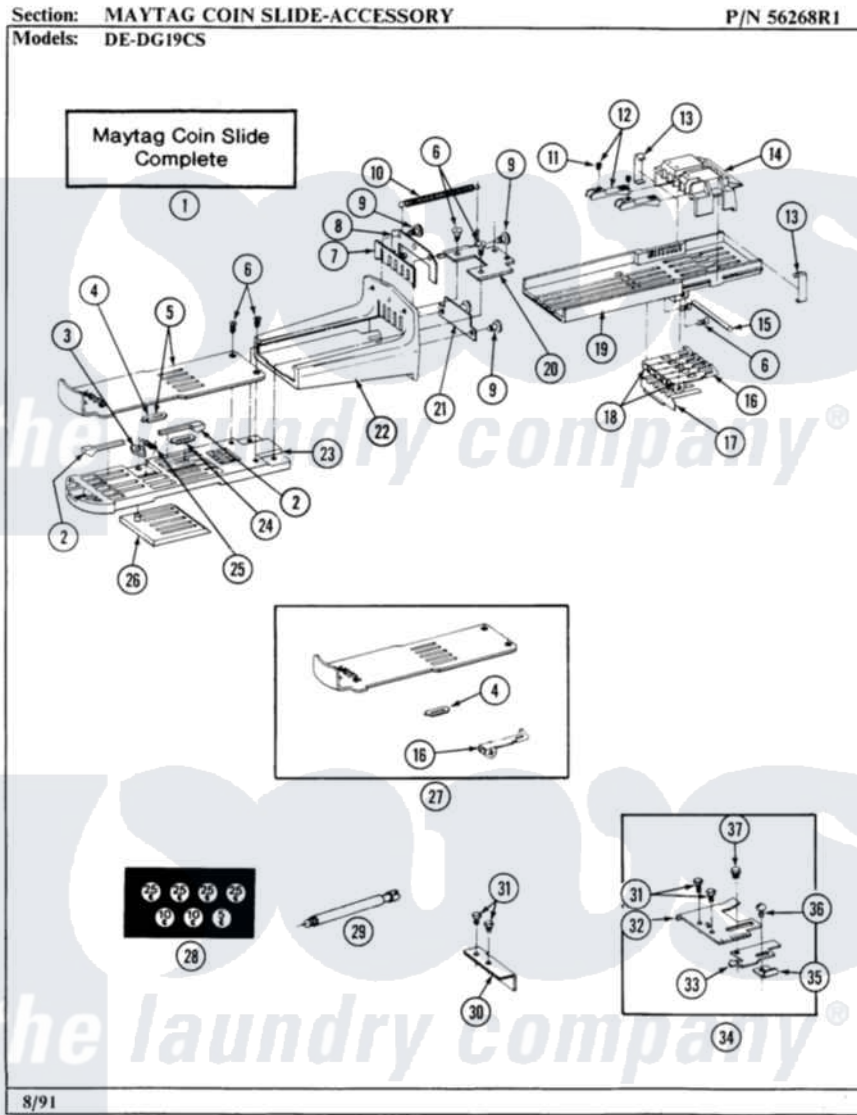

Maytag LDG19CT 11 - MAYTAG COIN SLIDE-ACCESSORY

Maytag Residential Maytag LDG19CT Dryer Parts Parts Diagram 11 - MAYTAG COIN SLIDE-ACCESSORY
 Click on the part number to view part

Item	Original Part Number	Replaced By	Status	Part Description
001	NLA		Not Available	MAYTAG COIN SLIDE
002	NLA		Not Available	PLUG, COIN OPENING
003	214572		Not Available	ARM, RATCHET
004	NLA		Not Available	NICKEL INSERT
005	NLA		Not Available	SLIDE PLATE W/NICKEL INSERT
006	214597			Screw
007	214578			Gate For Coin Opening
008	NLA		Not Available	RETAINER, GATE
009	NLA		Not Available	STUD, COIN SLIDE
010	214581			Spring, Return
011	NLA		Not Available	SET SCREW, GAGE
012	NLA		Not Available	MOVABLE COIN GAGE
013	214589			Clip, Spring
014	NLA		Not Available	MEASURING BLOCK ASSEMBLY
015	NLA		Not Available	PIN, LOWER GAGE ARM

016	NLA		Not Available	LOWER GAGE ARM
017	214596			Spring For Lower Gage Arm
018	205343		Not Available	LOWER GAGE ARM ASSEMBLY
019	214594		Not Available	BASE INSERT FOR HOUSING
020	NLA		Not Available	END BRACKET, SLIDE
021	NLA		Not Available	RETAINER, GAGE SPRING
022	214584		Not Available	HOUSING FOR COIN SLIDE
023	NLA		Not Available	SLIDE BODY
024	NLA		Not Available	DIME INSERT
025	214582			Spring For Ratchet Arm
026	205350			Stop Block Assembly
027	NLA		Not Available	SLIDE PLATE W/NICKEL INSERT
028	214648			Decal, Coinage
029	213035			Bolt, Locking
030	314334			Bracket For Coin Slide
031	212707	3196385		Screw
032	Y312577			Bracket For Slide
033	Y312578			Slide Adjustment
034	Y302924		Not Available	ACTUATOR KIT-DRYER SLIDES
035	Y312576			Zero Slide Adjustment
036	NLA		Not Available	PART NOT USED
037	Y313588	488234		Screw 8-32 X 1/4