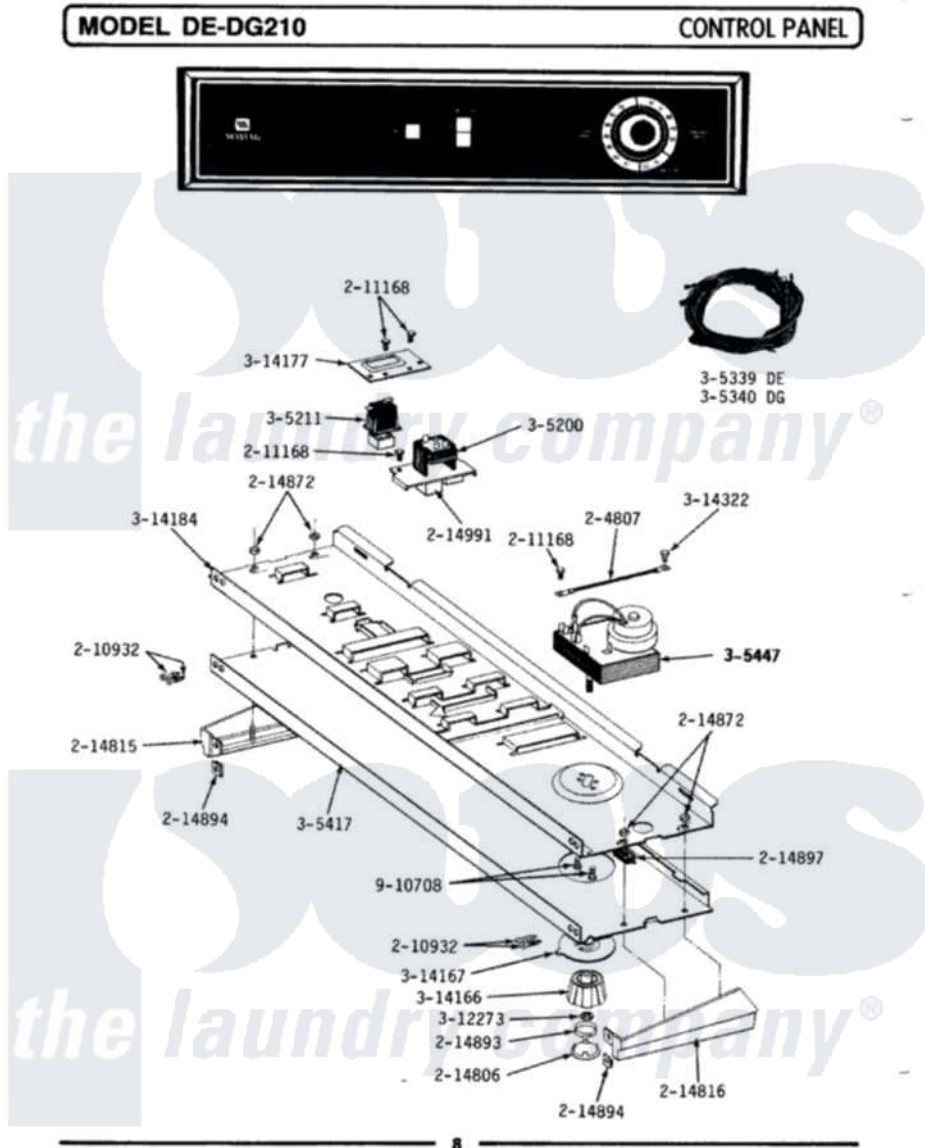

Maytag LDG210 03 - CONTROL PANEL

Maytag [Residential Maytag LDG210 Dryer Parts](#) Parts Diagram 03 - CONTROL PANEL
 Click on the part number to view part

Item	Original Part Number	Replaced By	Status	Part Description
1	204807			Ground Wire, Supp. Plte To Top Cover
2	210932			Screw, No.8 X 9/16 Ctsk Note: Screw, Inlet Duct
3	211168	W10139210		Screw, 8-18 X 5/16
4	214806		Not Available	CAP FOR TIMER KNOB
5	214815			End Cap F/Control Panel-LH
6	214816			End Cap F/Control Panel-RH
7	214872			Palnut, End Cap Note: Nut, Lamp Holder
8	214893		Not Available	DETENT RING F/TIMER KNOB CA
9	214894			Fastener, End Cap
10	214897			Pad, Control Panel
11	214991			Button For Switch
12	305200		Not Available	TEMPERATURE SELECTOR SWITCH
13	305211			Push To Start Switch

14	305447	Not Available	TIMER
15	305339	Not Available	MAIN WIRE HARNESS
16	305340	Not Available	MAIN WIRE HARNESS
17	305417	Not Available	CONTROL PANEL
18	312273		Nut, Control Knob
19	Y314166		Knob For Timer
20	314167	Not Available	TIMER DIAL INDICATOR
21	314177	Not Available	BRACKET FOR START SWITCH
22	314184		Back Up Plate
23	Y314322	211251	Screw, Transformer
24	910708	488234	Screw 8-32 X 1/4