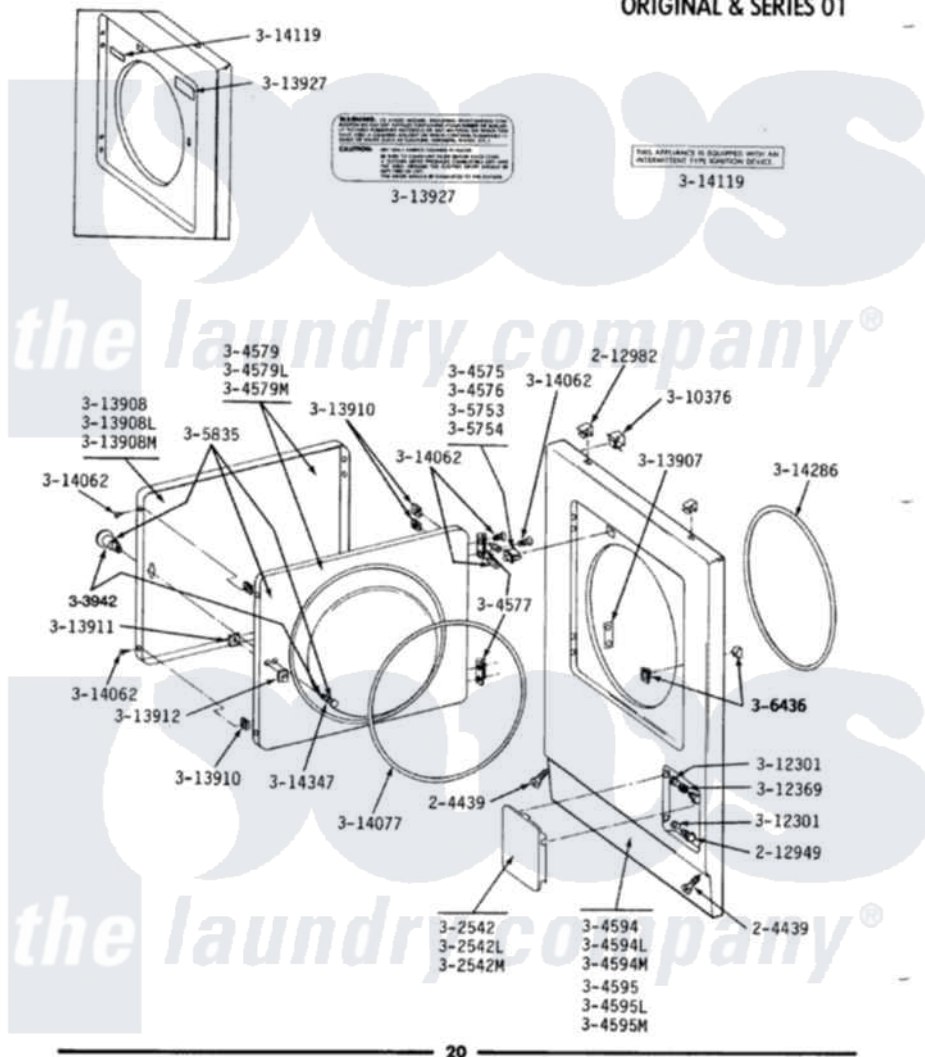

Maytag LDG210 04 - FRONT PANEL & DOOR ASSEMBLY

MODELS DE-DG110-210-410-510-610-710-810

**FRONT PANEL & DOOR ASSEMBLY
ORIGINAL & SERIES 01**

Maytag Residential Maytag LDG210 Dryer Parts Parts Diagram 04 - FRONT PANEL & DOOR ASSEMBLY
Click on the part number to view part

Item	Original Part Number	Replaced By	Status	Part Description
1	204439			Screw And Fstner Assembly
2	212949	22001866		Screw, Relay
3	212982	22001650		Fastener, Spring
5	302542L		Not Available	PART NOT USED. (DG ONLY)
7	Y304575	W10169313		Switch-Dor
8	Y304576	W10169313		Switch-Dor
9	Y304577	33001230		Hinge, Door
10	306436			Door Latch Kit-W
12	304579L		Not Available	DOOR-ALMOND
15	304594L		Not Available	FRONT PANEL-ALMOND
20	Y305753	W10169313		Switch-Dor
21	Y305754	W10169313		Switch-Dor
22	305835		Not Available	INNER DOOR WITH KNOB & SCRE
23	303942		Not Available	KNOB AND SCREW
24	Y310376			Clip, Door Switch Harness

25	312301	Not Available	BUSHING FOR ACCESS STUD
26	312369		Sleeve, Access Panel Stud Part Not Used
27	Y313907		Fastener, Twin
29	313908L	Not Available	DOOR PANEL-ALMOND
31	Y313910		Clip, Door Liner To Outer Panel
32	Y313911		Door Strike Retainer
33	Y313912	306436	Door Latch Kit-W
34	Y313927		INSTRUCTION LABEL
35	Y314062		Screw, Door Hinge And Panel
36	314077		Door Seal
37	314119	Not Available	GAS IGNITION LABEL
38	314286		Seal For Front Panel
39	314347	400021-1	Screw