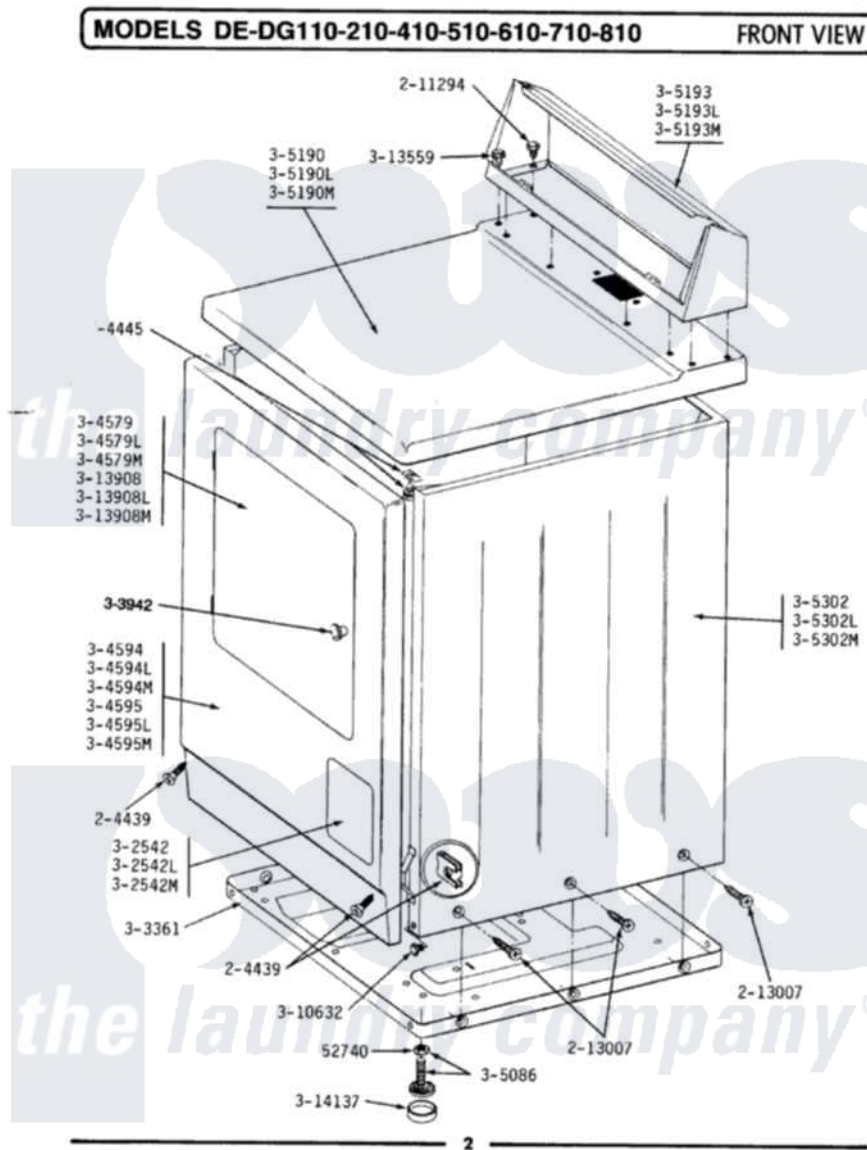

Maytag LDG210 05 - FRONT VIEW

Maytag Residential Maytag LDG210 Dryer Parts Parts Diagram 05 - FRONT VIEW
 Click on the part number to view part

Item	Original Part Number	Replaced By	Status	Part Description
1	Y052740	62739		Nut, Lock
2	204439			Screw And Fstner Assembly
3	204445			Screw And Fastener Assembly
4	211294	90767		Screw, 8A X 3/8 HeX Washer Head Tapping
5	213007			Xfor Cabinet See Cabinet, Back
7	302542L		Not Available	PART NOT USED. (DG ONLY)
9	Y303361		Not Available	BASE ASSY. (UPPER & LOWER)
11	304579L		Not Available	DOOR-ALMOND
14	304594L		Not Available	FRONT PANEL-ALMOND
16	304595	3369903		Dishrack
17	304595L		Not Available	FRONT PANEL-ALMOND
18	304595M		Not Available	FRONT PANEL-HARVEST WHEAT
19	Y305086			Adjustable Leg And Nut
21	305190L	307104L		Top Cover Assembly

24	305193L		Console
27	305302L	Not Available	CABINET-ALMOND
29	303942	Not Available	KNOB AND SCREW
30	Y310632	1163839	Screw
31	Y313559		Screw
33	313908L	Not Available	DOOR PANEL-ALMOND
35	Y314137		Foot, Rubber