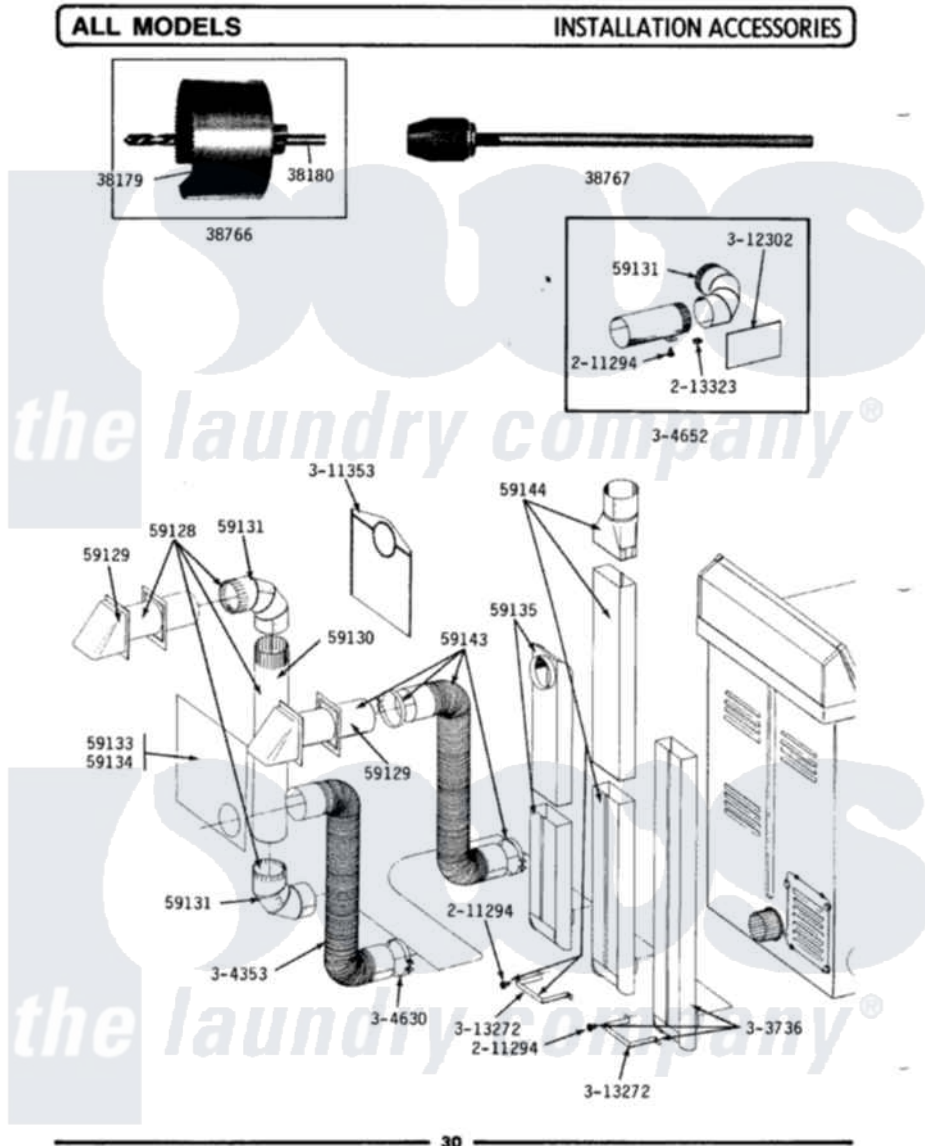

# Maytag LDG210 07 - INSTALLATION ACCESSORIES

Maytag [Residential Maytag LDG210 Dryer Parts](#) Parts Diagram 07 - INSTALLATION ACCESSORIES  
 Click on the part number to view part

Item	Original Part Number	Replaced By	Status	Part Description
1	038179		Not Available	BLADE, SAW
2	038180		Not Available	REPLACEMENT DRILL
3	038766		Not Available	HOLE SAW W/DRILL BIT
4	<a href="#">038767</a>			Extension Chuck, Drill
5	<a href="#">Y059128</a>			Standard 4" Vent Kit
6	Y059129	<a href="#">4396007RW</a>		Vent Hood
7	<a href="#">Y059130</a>			Pipe, Venting
8	<a href="#">Y059131</a>			Elbow, Venting
9	059133		Not Available	ALUMINUM WINDOW 4X12X18
10	Y059134			PLATE, ALUM. WINDOW (15"X20")
11	<a href="#">Y059135</a>			Vent Duct Assembly
12	<a href="#">Y059143</a>			Flexible Vent Kit
13	059144		Not Available	RECTANGULAR VENT KIT
14	211294	<a href="#">90767</a>		Screw, 8A X 3/8 Hex Washer Head Tapping

15	<a href="#">213323</a>		Fastener, Exhaust Duct Kit
16	303736	Not Available	EXHAUST DEFLECTOR KIT
17	Y304353	<a href="#">4396010RP</a>	6ft Scvent
18	<a href="#">Y304630</a>		Clamp, Flexible Duct
19	<a href="#">Y304652</a>		Exhaust Duct Kit
20	311353	Not Available	BAG, LINT (DACRON)
21	<a href="#">312302</a>		Insulation, Exhaust Duct Kit
22	<a href="#">313272</a>		Bracket, Exhaust Deflector