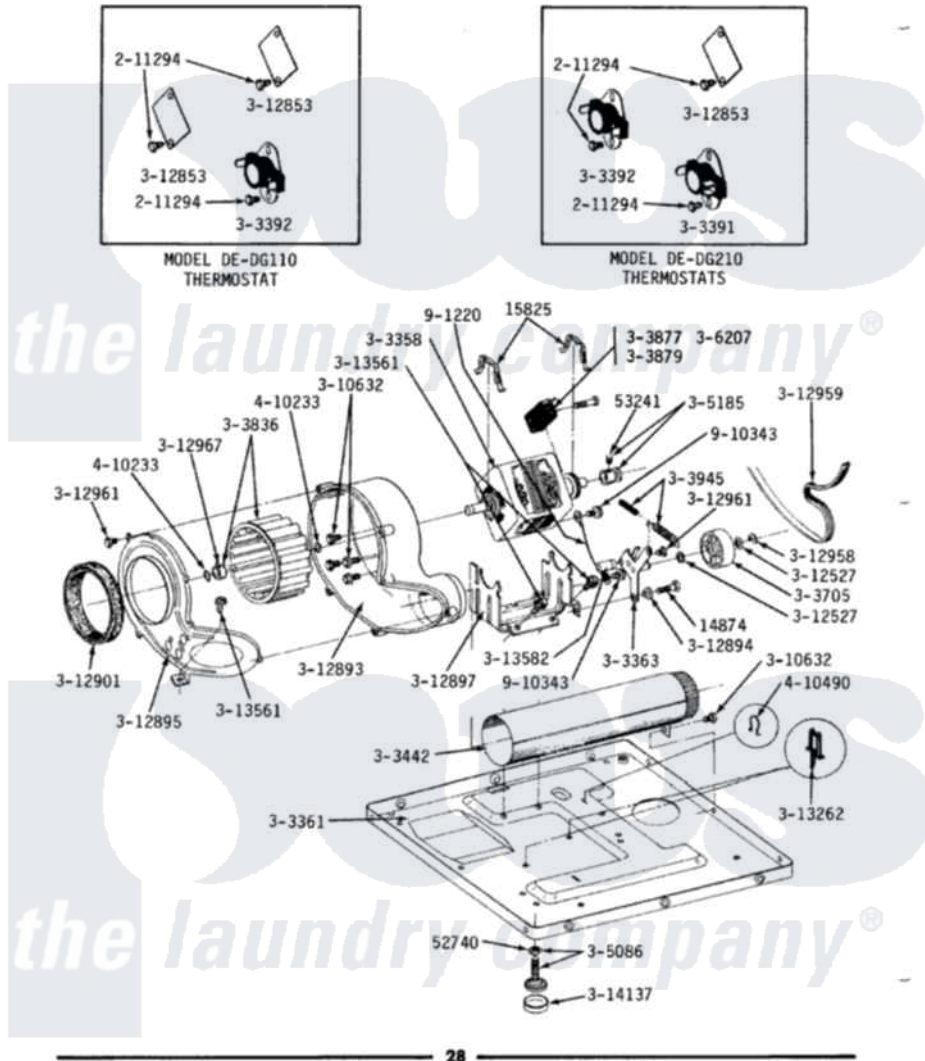

Maytag LDG210 09 - MOTOR, BLOWER, BASE FRAME & THERMOSTATS

MODELS DE-DG110-210-410-510-610-710-810

MOTOR, BLOWER, BASE FRAME & THERMOSTATS

Maytag Residential Maytag LDG210 Dryer Parts Parts Diagram 09 - MOTOR, BLOWER, BASE FRAME & THERMOSTATS

[Click on the part number to view part](#)

Item	Original Part Number	Replaced By	Status	Part Description
1	Y014874			Screw, Idler Arm And Sleeve
2	Y015825			Clip, Motor To Motor Support
3	Y052740	62739		Nut, Lock
4	Y053241			Set Screw, Motor Pulley
5	211294	90767		Screw, 8A X 3/8 HeX Washer Head Tapping
6	Y303358	W10410999		Motor-Drve
7	Y303361		Not Available	BASE ASSY. (UPPER & LOWER)
8	Y303363	6-3033630		Idler Arm
9	Y303391	33303391		Thermostat, Cycling
10	303392			Thermostat, Cycling
11	Y303394			Cool-Down Thermostat
12	Y303442			EXHAUST DUCT ASSEMBLY
13	Y303705	6-3037050		Pulley- ID
14	Y303836			Blower Wheel Assembly And Clamp