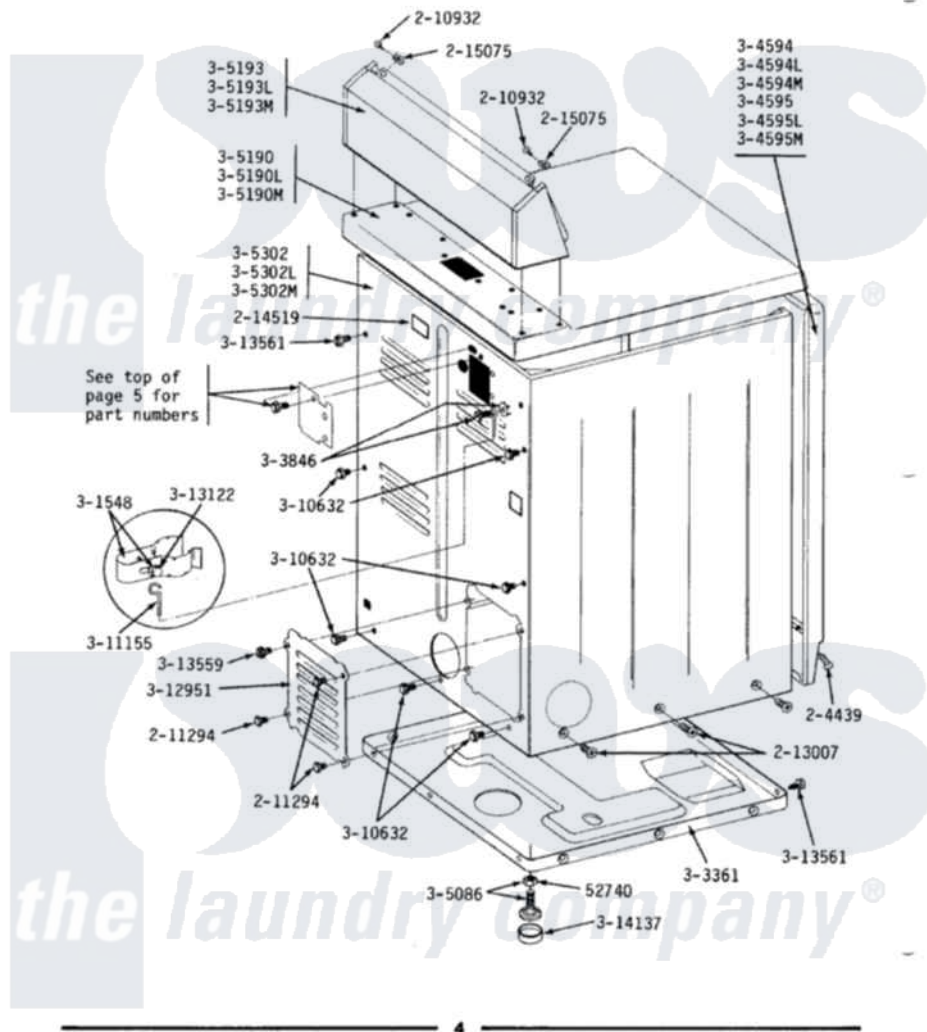

Maytag LDG210 10 - REAR VIEW

MODELS DE-DG110-210-410-510-610-710-810 REAR VIEW

Maytag [Residential Maytag LDG210 Dryer Parts](#) Parts Diagram 10 - REAR VIEW

Click on the part number to view part

Item	Original Part Number	Replaced By	Status	Part Description
1	Y052740	62739		Nut, Lock
2	Y201808			Converter
3	204439			Screw And Fstner Assembly
4	210932			Screw, No.8 X 9/16 Ctsk Note: Screw, Inlet Duct
5	211294	90767		Screw, 8A X 3/8 HeX Washer Head Tapping
6	211881			Grommet, Cord Part Not Used- Gas Models Only
7	213007			Xfor Cabinet See Cabinet, Back
8	214519			LABEL, ELECTRICAL INSTR. PART NOT USED-GAS MODELS ONLY
9	215075			Fastener, Control Panel To Console
10	301548			Clamp, Ground Wire
11	302521		Not Available	CORD, POWER PART NOT USED-GAS MODELS ONLY

12	Y303361		Not Available	BASE ASSY. (UPPER & LOWER)
13	303846	22003781		Screw, Ground Strap
15	304594L		Not Available	FRONT PANEL-ALMOND
20	Y305086			Adjustable Leg And Nut
22	305190L	307104L		Top Cover Assembly
25	305193L			Console
28	305302L		Not Available	CABINET-ALMOND
30	Y310632	1163839		Screw
31	311155			Ground Wire And Clamp
32	Y312905		Not Available	COVER, TERMINAL
33	Y312951		Not Available	ACCESS COVER, BACK
34	313122			Screw - Baffle To Tumbler
35	Y313559			Screw
36	Y313561			Screw----NA
37	Y314137			Foot, Rubber