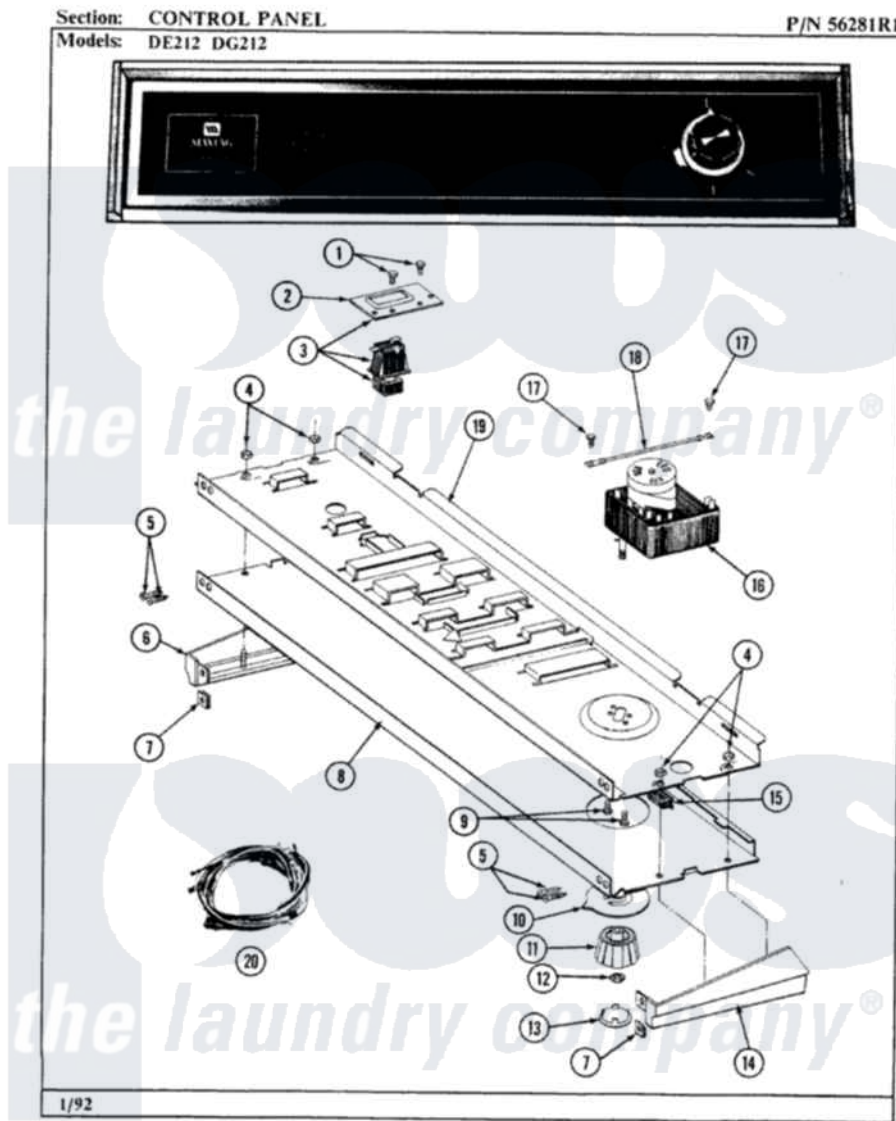

Maytag LDG212 01 - CONTROL PANEL

2

Maytag [Residential Maytag LDG212 Dryer Parts](#) Parts Diagram 01 - CONTROL PANEL
Click on the part number to view part

Item	Original Part Number	Replaced By	Status	Part Description
1	211168	W10139210		Screw, 8-18 X 5/16
2	314177		Not Available	BRACKET FOR START SWITCH
3	306533			Switch, Push/To/Start W/Bkt
4	214872			Palnut, End Cap Note: Nut, Lamp Holder
5	210932			Screw, No.8 X 9/16 Ctsk Note: Screw, Inlet Duct
6	214815			End Cap F/Control Panel-LH
7	214894			Fastener, End Cap
8	305880		Not Available	CONTROL PANEL
"	306380		Not Available	CONTROL PANEL
9	910708	488234		Screw 8-32 X 1/4
10	314422	33001500		Dial, Timer Indicator
11	314421			Knob For Timer
12	312273			Nut, Control Knob
13	215164		Not Available	CAP FOR KNOB

14	214816		End Cap F/Control Panel-RH
15	214897		Pad, Control Panel
16	305447	Not Available	TIMER
17	211294	90767	Screw, 8A X 3/8 HeX Washer Head Tapping
18	204807		Ground Wire, Supp. Plte To Top Cover
19	314184		Back Up Plate
20	306177		Main Wire Harness
"	306803	Not Available	WIRE HARNESS
"	305338		Main Wire Harness