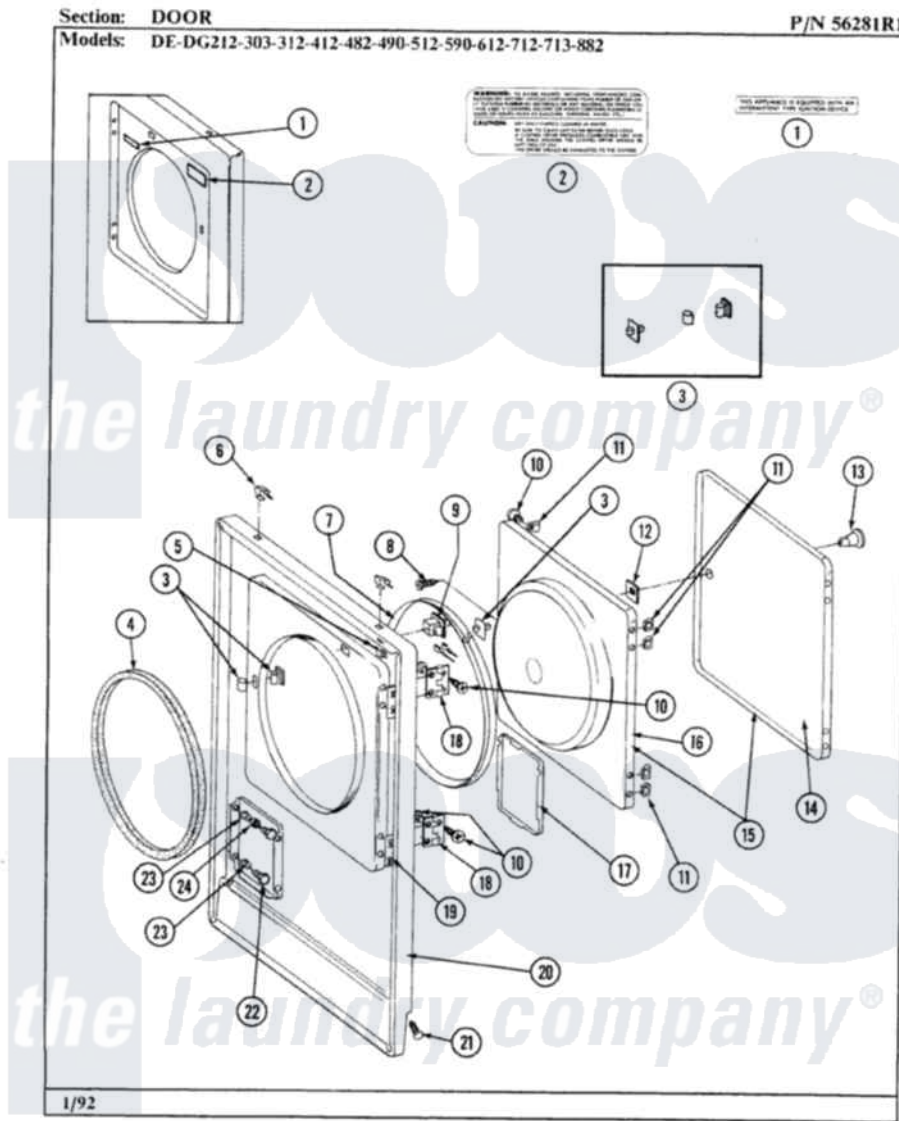

Maytag LDG212 02 - DOOR

30

Maytag Residential Maytag LDG212 Dryer Parts Parts Diagram 02 - DOOR
 Click on the part number to view part

Item	Original Part Number	Replaced By	Status	Part Description
1	314119		Not Available	GAS IGNITION LABEL
2	Y313927			INSTRUCTION LABEL
3	306436			Door Latch Kit--W
4	314286			Seal For Front Panel
5	Y310376			Clip, Door Switch Harness
6	212982	22001650		Fastener, Spring
7	314077			Door Seal
8	314347	400021-1		Screw
9	Y305753	W10169313		Switch-Dor
10	Y314062			Screw, Door Hinge And Panel
11	Y313910			Clip, Door Liner To Outer Panel
12	Y313911			Door Strike Retainer
13	303942		Not Available	KNOB AND SCREW
14	313908L		Not Available	DOOR PANEL-ALMOND
15	304579L		Not Available	DOOR-ALMOND
"	306668L		Not Available	DOOR, ALMOND

16	305835		Not Available	INNER DOOR WITH KNOB & SCRE
"	306676		Not Available	INNER DOOR WITH KNOB
17	302542L		Not Available	PART NOT USED. (DG ONLY)
18	Y304577	33001230		Hinge, Door
19	Y313907			Fastener, Twin
20	304594L		Not Available	FRONT PANEL-ALMOND
21	204439			Screw And Fstner Assembly
22	212949	22001866		Screw, Relay
23	312301		Not Available	BUSHING FOR ACCESS STUD
24	312369			Sleeve, Access Panel Stud Part Not Used