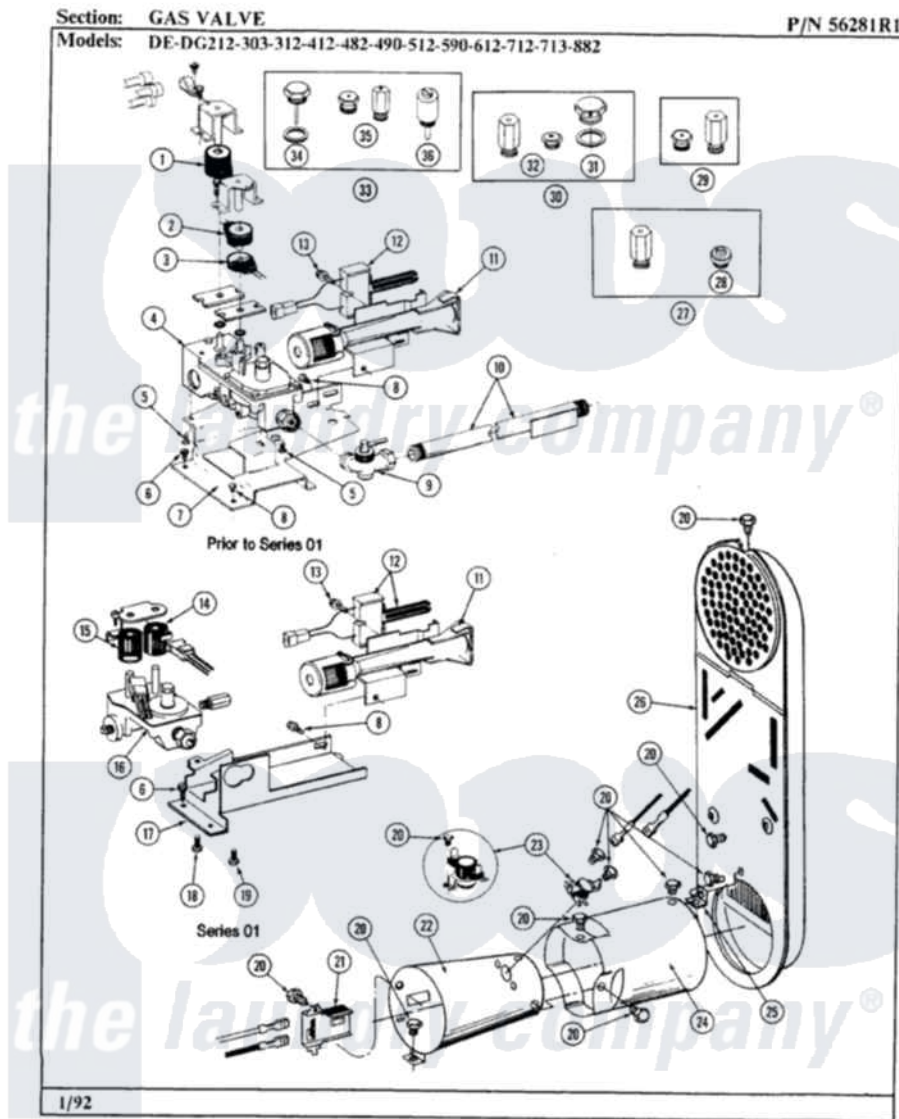

Maytag LDG212 05 - GAS VALVE

38

Maytag Residential Maytag LDG212 Dryer Parts Parts Diagram 05 - GAS VALVE

Click on the part number to view part

Item	Original Part Number	Replaced By	Status	Part Description
1	305603			Secondary Coil
2	305604			Holding Coil
3	305605			Booster Coil
4	W10116794			Gas Valve
5	211410			Screw, HeX Head No.8 X 3/8 Inch
6	Y313561			Screw---NA
7	312929			Gas Valve Bracket
8	Y310632	1163839		Screw
9	Y303349			Angle Shut-Off, Gas Valve
10	Y303383	33001735		Pipe And Bracket Assembly Series 18 Not Needed Use Vavle
11	304974	33002793		Burner Assembly
12	304970	4391996		Ignitor
13	304971			Screw Note: Screw, Igniter
14	306105	694540		Coil, 60 Hz

15	306106		Coil, Holding And Booster--W
16	306176		Valve, Gas
17	314566		Gas Control Bracket
18	314082	90767	Screw, 8A X 3/8 HeX Washer Head Tapping
19	Y313559		Screw
20	211294	90767	Screw, 8A X 3/8 HeX Washer Head Tapping
21	Y303377	338906	Radiant, Sensor
22	Y303368		Cone, Combustion
23	303395		Thermostat, Hi-Limit
24	Y303841		Cone, Extension
25	Y312890		Retainer, Heater Chamber
26	Y303369		Inlet Duct Assembly
27	306204	33002924	Gas Conv K
28	314602	694424	Leak, Limiter
29	305862	Not Available	MAIN BURNER ORIFICE KIT-MIX
"	305860	Not Available	MAIN BURNER ORIFICE KIT-NAT
"	305861	Not Available	MAIN BURNER ORIFICE KIT-LPG
30	Y304672		Conversion Kit-LPG To Nat.
31	302809		Screw Assembly - Leak Limit
32	305860	Not Available	MAIN BURNER ORIFICE KIT-NAT
33	Y306195	MAL9000AXX	LP Gas Con
34	302810		Screw Assembly - Blue Block Ope
35	305861	Not Available	MAIN BURNER ORIFICE KIT-LPG
36	306184	Not Available	PLUG, BLOCKING (LPG REGULATOR)