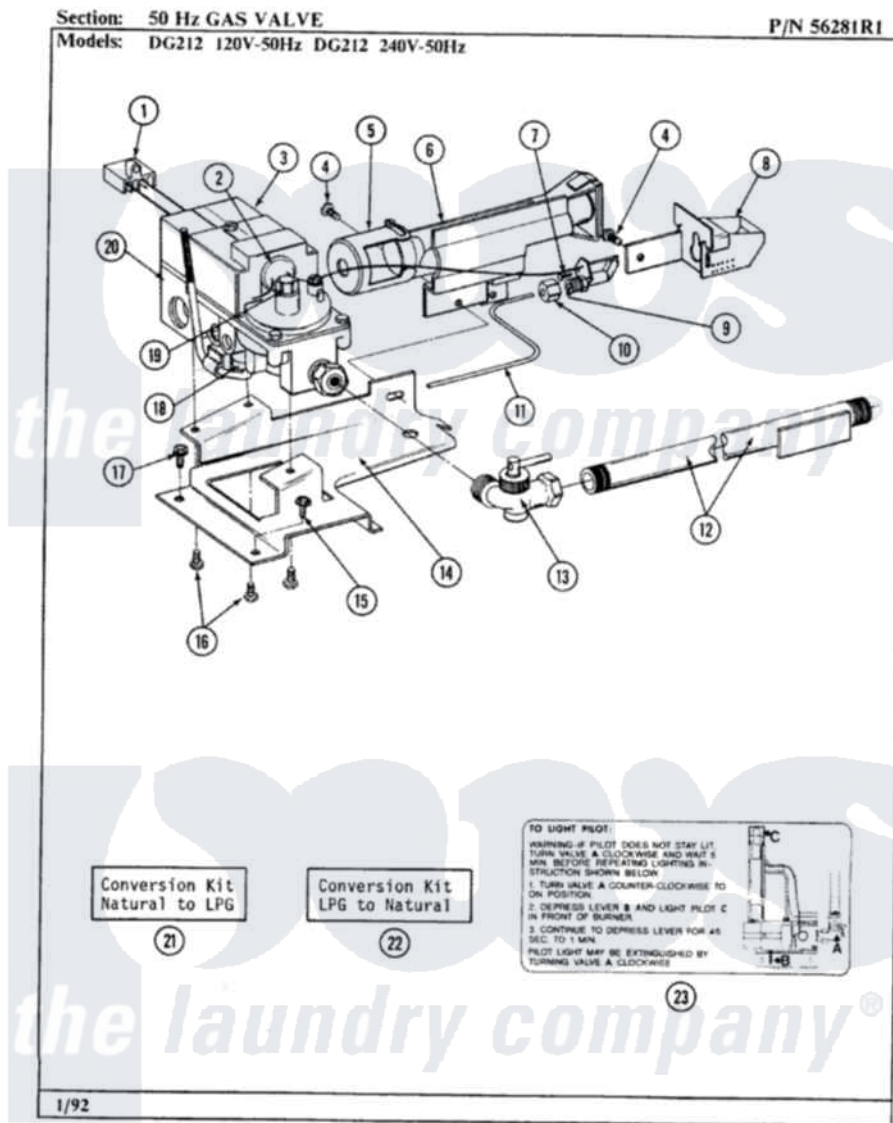

# Maytag LDG212 06 - GAS VALVE (50HZ)

Maytag Residential Maytag LDG212 Dryer Parts Parts Diagram 06 - GAS VALVE (50HZ)

Click on the part number to view part

| Item | Original Part Number    | Replaced By             | Status        | Part Description             |
|------|-------------------------|-------------------------|---------------|------------------------------|
| 1    | Y302813                 |                         | Not Available | MAIN BURN. SOLENOID (240-50) |
| "    | <a href="#">Y302812</a> |                         |               | Main Burner Solenoid         |
| 2    | 302814                  |                         | Not Available | PILOT WITH PRESSURE SWITCH   |
| 3    | 311643                  |                         | Not Available | ORIFICE FOR MAIN BURNER      |
| "    | <a href="#">311641</a>  |                         |               | Orifice For Main Burner      |
| "    | 311640                  |                         | Not Available | ORIFICE FOR MAIN BURNER      |
| "    | Y311639                 | <a href="#">63-3570</a> |               | Burner Orifice               |
| 4    | <a href="#">Y014872</a> |                         |               | Screw, Coin Meter Stop -     |
| 5    | 311910                  |                         | Not Available | AIR SHUTTER                  |
| 6    | Y304697                 |                         |               | BURNER ASSEMBLY              |
| 7    | <a href="#">Y311711</a> |                         |               | Screw, Fuse Block            |
| 8    | 304699                  |                         | Not Available | PILOT SHIELD ASSEMBLY        |
| 9    | <a href="#">Y311482</a> |                         |               | Pilot Orifice                |
| "    | <a href="#">Y311418</a> |                         |               | Pilot Orifice                |
| "    | <a href="#">311481</a>  |                         |               | Pilot Orifice-Mfg.           |