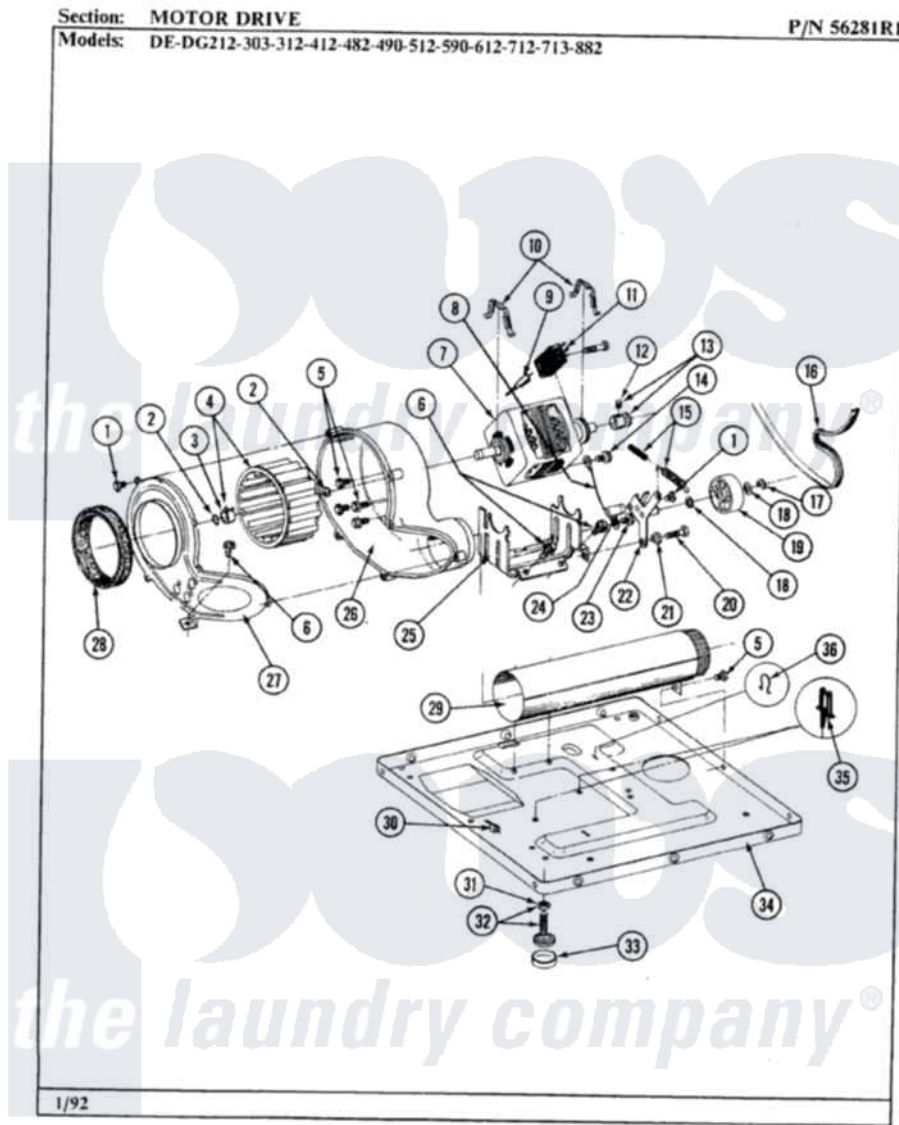

# Maytag LDG212 07 - MOTOR DRIVE

-40-

Maytag [Residential Maytag LDG212 Dryer Parts](#) Parts Diagram 07 - MOTOR DRIVE  
 Click on the part number to view part

Item	Original Part Number	Replaced By	Status	Part Description
1	Y312961	<a href="#">W10116751</a>		Screw
2	410233	<a href="#">9703438</a>		Ring-Retrn
3	<a href="#">312967</a>			Clamp, Blower Housing
4	<a href="#">Y303836</a>			Blower Wheel Assembly And Clamp
5	Y310632	<a href="#">1163839</a>		Screw
6	<a href="#">Y313561</a>			Screw---NA
7	Y303358	<a href="#">W10410999</a>		Motor-Drive
8	<a href="#">901220</a>			Ground Wire
9	306448		Not Available	WIRE
10	<a href="#">Y015825</a>			Clip, Motor To Motor Support
11	Y303877		Not Available	SWITCH, MOTOR EXTERNAL START No.303358-2, No.303358-4, 303358-7
"	<a href="#">Y303879</a>			Switch, Motor External Start
"	306207		Not Available	(PROD. No.303358-8 & No.303358-9)
12	<a href="#">Y053241</a>			Set Screw, Motor Pulley