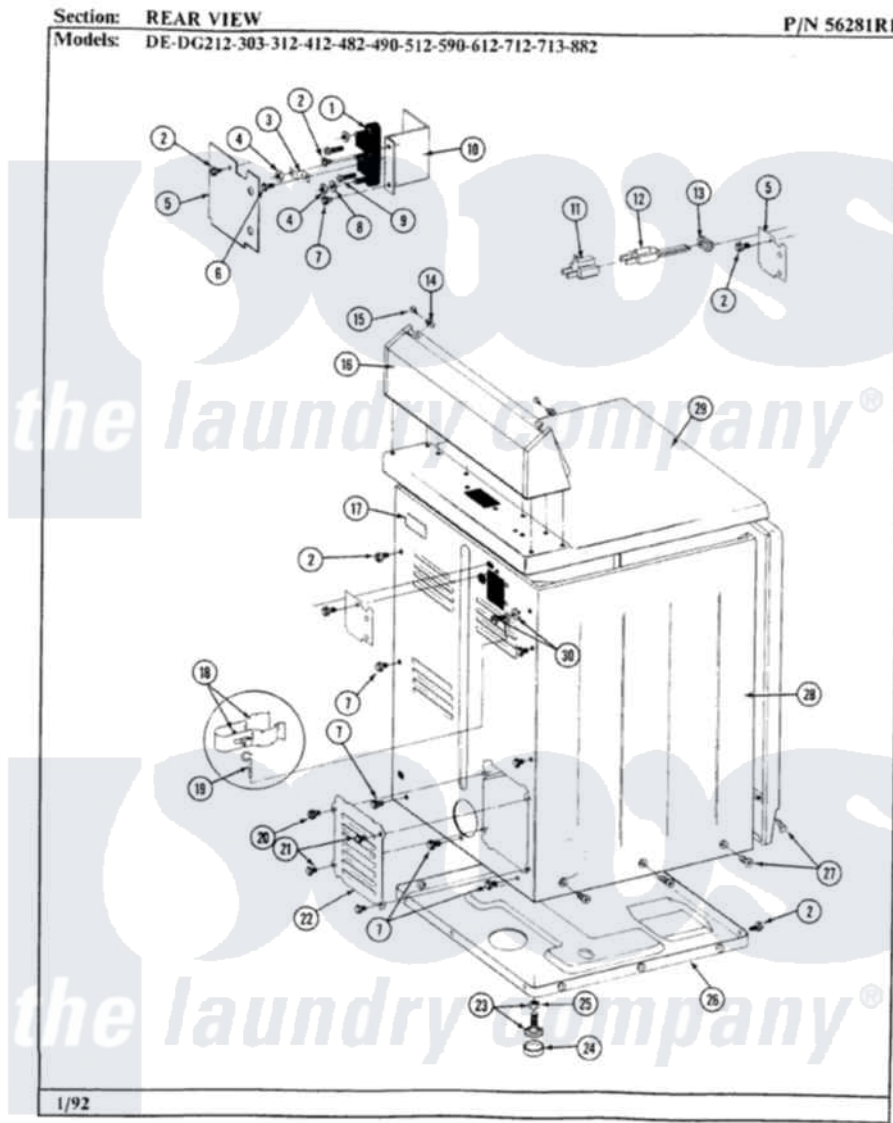

Maytag LDG212 09 - REAR VIEW

28

Maytag [Residential Maytag LDG212 Dryer Parts](#) Parts Diagram 09 - REAR VIEW
 Click on the part number to view part

Item	Original Part Number	Replaced By	Status	Part Description
2	Y313561			Screw---NA
5	Y312905		Not Available	COVER, TERMINAL
7	Y310632	1163839		Screw
11	Y201808			Converter
12	302521		Not Available	CORD, POWER PART NOT USED-GAS MODELS ONLY
13	211881			Grommet, Cord Part Not Used-Gas Models Only
14	215075			Fastener, Control Panel To Console
15	210932			Screw, No.8 X 9/16 Ctsk Note: Screw, Inlet Duct
16	305193L			Console
17	214519			LABEL, ELECTRICAL INSTR. PART NOT USED-GAS MODELS ONLY
18	301548			Clamp, Ground Wire
19	311155			Ground Wire And Clamp
20	Y313559			Screw

21	211294	90767	Screw, 8A X 3/8 HeX Washer Head Tapping
22	Y312951	Not Available	ACCESS COVER, BACK
23	Y305086		Adjustable Leg And Nut
24	Y314137		Foot, Rubber
25	Y052740	62739	Nut, Lock
26	Y303361	Not Available	BASE ASSY. (UPPER & LOWER)
27	213007		Xfor Cabinet See Cabinet, Back
28	305302L	Not Available	CABINET-ALMOND
29	307104L		Top Cover Assembly
30	303846	22003781	Screw, Ground Strap