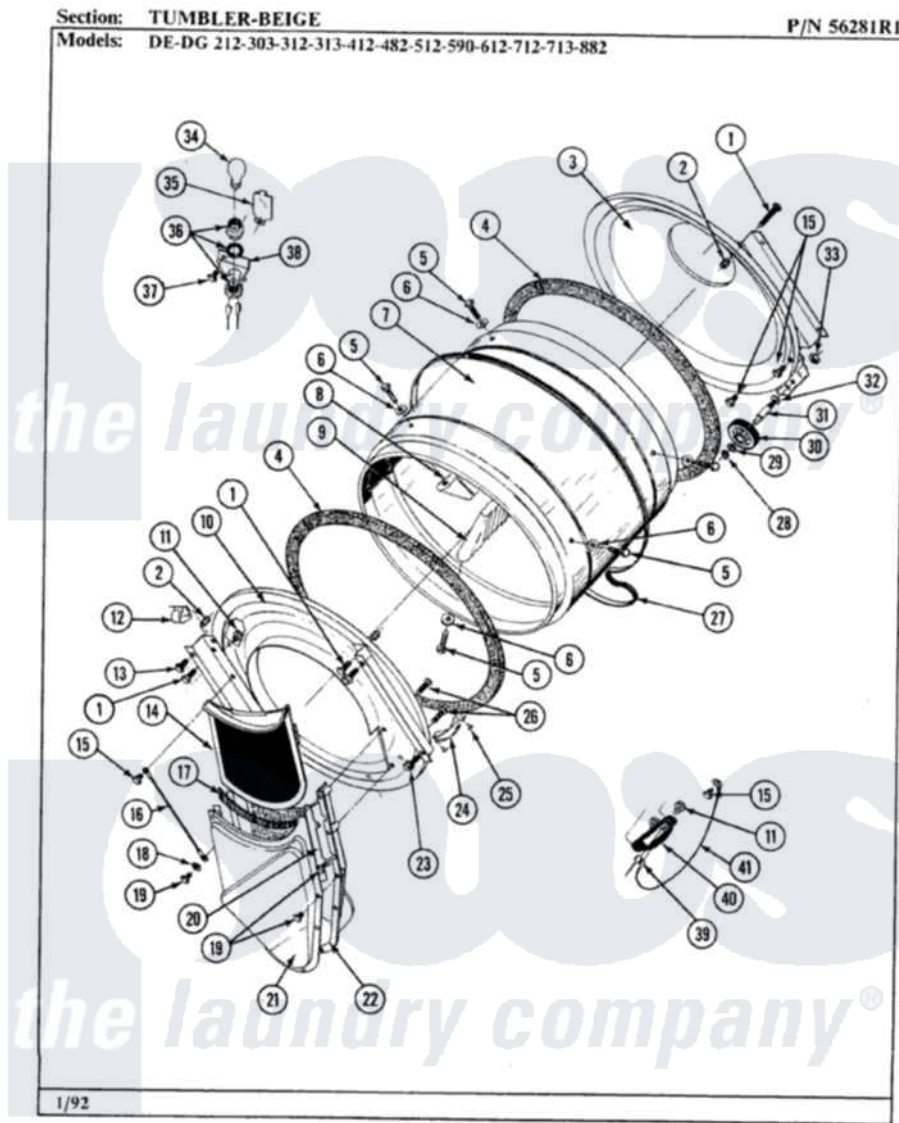

# Maytag LDG212 10 - TUMBLER-BEIGE

34

Maytag [Residential Maytag LDG212 Dryer Parts](#) Parts Diagram 10 - TUMBLER-BEIGE  
 Click on the part number to view part

Item	Original Part Number	Replaced By	Status	Part Description
1	313764		Not Available	SCREW
2	313915	<a href="#">31-3915</a>		Tech Sheet
3	Y306660	<a href="#">33001106</a>		Back, Tumbler
4	<a href="#">314820</a>			Seal, Tumbler
5	<a href="#">Y310759</a>			Screw, Tumbler Baffles
6	<a href="#">314158</a>			Washer, Baffle To Tumbler
7	314802		Not Available	TUMBLER W/OUT BAFFLES
"	306663		Not Available	TUMBLER W/BAFFLES
8	314803	<a href="#">33001012</a>		Baffle
9	314804	<a href="#">33001004</a>		Baffle, Tall
10	306670		Not Available	TUMBLER FRONT----NA
12	<a href="#">Y310376</a>			Clip, Door Switch Harness
13	<a href="#">Y313561</a>			Screw----NA
14	Y306666	<a href="#">33001003</a>		Screen, Lint
15	211294	<a href="#">90767</a>		Screw, 8A X 3/8 HeX Washer Head Tapping
16	<a href="#">205810</a>			Wire, Ground

17	<a href="#">Y313796</a>		Lint Seal
18	<a href="#">310557</a>		Washer
19	Y312961	<a href="#">W10116751</a>	Screw
20	<a href="#">Y313795</a>		Guide For Lint Screen
21	Y312964	Not Available	OUTLET DUCT - OUTER HALF
22	306656	Not Available	OUTLET DUCT & GRID ASSEMBLY
"	306657	Not Available	OUTLET DUCT & GRID
23	Y310632	<a href="#">1163839</a>	Screw
24	<a href="#">306508</a>		Tumbler Bearing Kit ----W
25	<a href="#">210720</a>		Rivet, Bearing To Tumbler Frnt
26	Y314110	<a href="#">33002917</a>	Screw, No.10-16
27	<a href="#">Y312959</a>		Poly "V" Belt For Tumbler
28	410233	<a href="#">9703438</a>	Ring-Retrn
29	<a href="#">312535</a>		Washer, Vault Mounting Brk.
30	Y303373	<a href="#">12001541</a>	Drum Roller/Washer Assembly--W
31	Y312948	<a href="#">6-3129480</a>	Shaft- Tumbler
32	Y313347	<a href="#">312535</a>	Washer, Vault Mounting Brk.
33	312538	<a href="#">33001443</a>	Nut, Hex