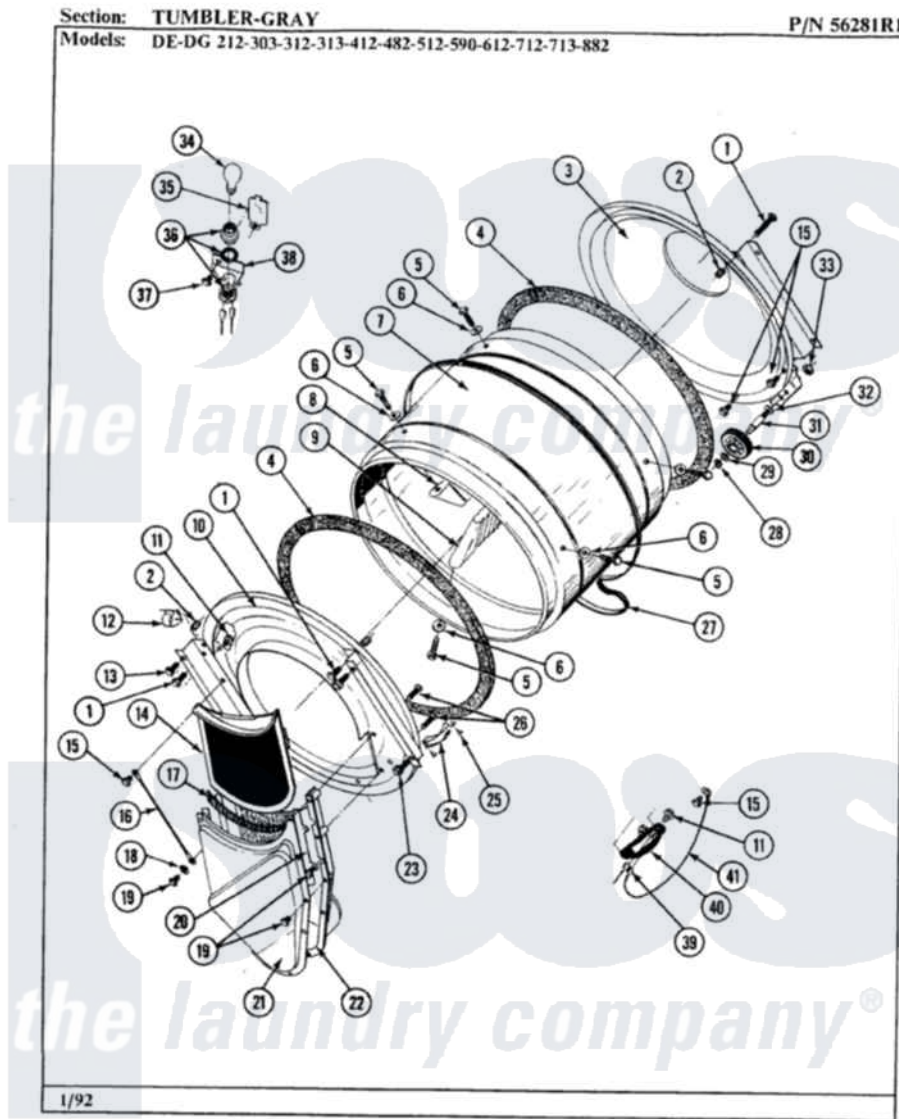

Maytag LDG212 11 - TUMBLER-GRAY

32

Maytag Residential Maytag LDG212 Dryer Parts Parts Diagram 11 - TUMBLER-GRAY
 Click on the part number to view part

Item	Original Part Number	Replaced By	Status	Part Description
1	313764		Not Available	SCREW
2	313915	31-3915		Tech Sheet
3	Y306660	33001106		Back, Tumbler
4	Y313541	33313541		Seal- Tumbler
5	Y310759			Screw, Tumbler Baffles
6	314158			Washer, Baffle To Tumbler
7	305187		Not Available	TUMBLER W/BAFFLES
"	Y314153		Not Available	TUMBLER No.
8	314154		Not Available	TUMBLER BAFFLE - SHORT
9	314155	33001004		Baffle, Tall
10	Y303815	33001231		Front- Tumbler
12	Y310376			Clip, Door Switch Harness
13	Y313561			Screw---NA
14	Y304388	33001003		Screen, Lint
15	211294	90767		Screw, 8A X 3/8 HeX Washer Head Tapping
16	205810			Wire, Ground

17	Y313796		Lint Seal
18	310557		Washer
19	Y312961	W10116751	Screw
20	Y313795		Guide For Lint Screen
21	Y312964	Not Available	OUTLET DUCT - OUTER HALF
22	Y304810	Not Available	OUTLET DUCT ASSEMBLY---S
23	Y310632	1163839	Screw
24	306508		Tumbler Bearing Kit ---W
25	210720		Rivet, Bearing To Tumbler Fmt
26	Y314110	33002917	Screw, No.10-16
27	Y312959		Poly "V" Belt For Tumbler
28	410233	9703438	Ring-Retrn
29	312535		Washer, Vault Mounting Brk.
30	Y303373	12001541	Drum Roller/Washer Assembly--W
31	Y312948	6-3129480	Shaft- Tumbler
32	Y313347	312535	Washer, Vault Mounting Brk.
33	312538	33001443	Nut, Hex