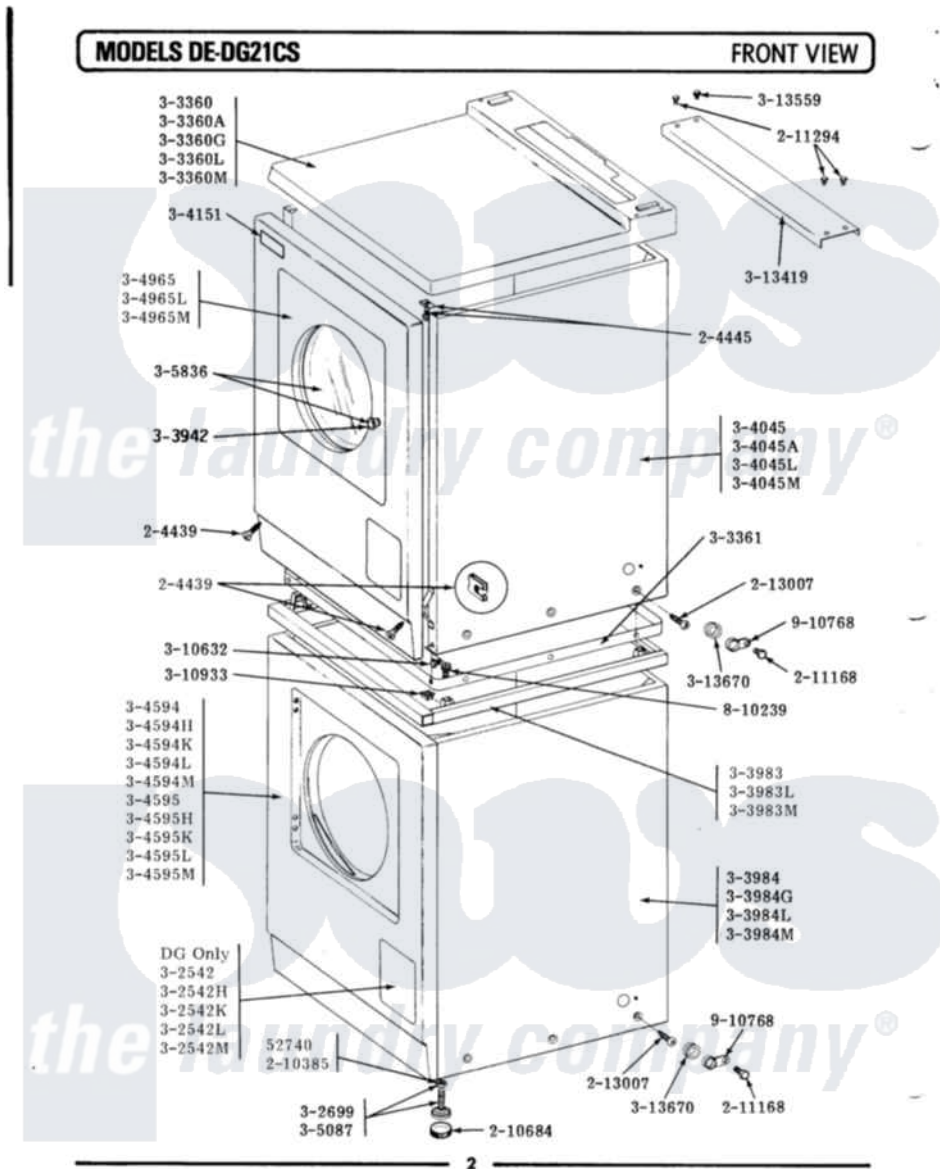

Maytag LDG21CS 01 - FRONT VIEW

Maytag Residential Maytag LDG21CS Dryer Parts Parts Diagram 01 - FRONT VIEW
 Click on the part number to view part

Item	Original Part Number	Replaced By	Status	Part Description
001	Y052740	62739		Nut, Lock
002	204439			Screw And Fstner Assembly
003	204445			Screw And Fastener Assembly
004	210385			Lock Nut For Adjustable Leg
005	210684			Foot, Adjustable Leg
006	211168	W10139210		Screw, 8-18 X 5/16
007	211294	90767		Screw, 8A X 3/8 HeX Washer Head Tapping
008	213007			Xfor Cabinet See Cabinet, Back
009	NLA		Not Available	ACCESS DOOR (WHITE)
010	Y302699	22003428		Leg, Adjustable
011	NLA		Not Available	TOP COVER-WHITE
012	Y303361		Not Available	BASE ASSY. (UPPER & LOWER)
013	NLA		Not Available	SPACER ASSM-WHITE
014	NLA		Not Available	CABINET-WHITE

015	304045		Not Available	CABINET-WHITE
"	NLA		Not Available	CABINET-ALMOND
016	NLA		Not Available	NAME PLATE ON CONTROL PANEL
017	NLA		Not Available	FRONT PANEL-WHITE
018	NLA		Not Available	FRONT PANEL-WHITE
019	304965			Door Complete-White
"	NLA		Not Available	DOOR COMPLETE, ALMOND
020	Y305087	22003544		Adjustable Leg W/Foot And Nut
021	NLA		Not Available	INNER DOOR WITH KNOB & SCRE
022	NLA		Not Available	KNOB AND SCREW
023	Y310632	1163839		Screw
024	310933	33002194		Nut, Speed
025	NLA		Not Available	COVER PLATE FOR TOP COVER
026	Y313559			Screw
027	33001303			Grommet, Plate Hole
028	NLA		Not Available	SCREW
029	910768	M0280301		Tie Electr