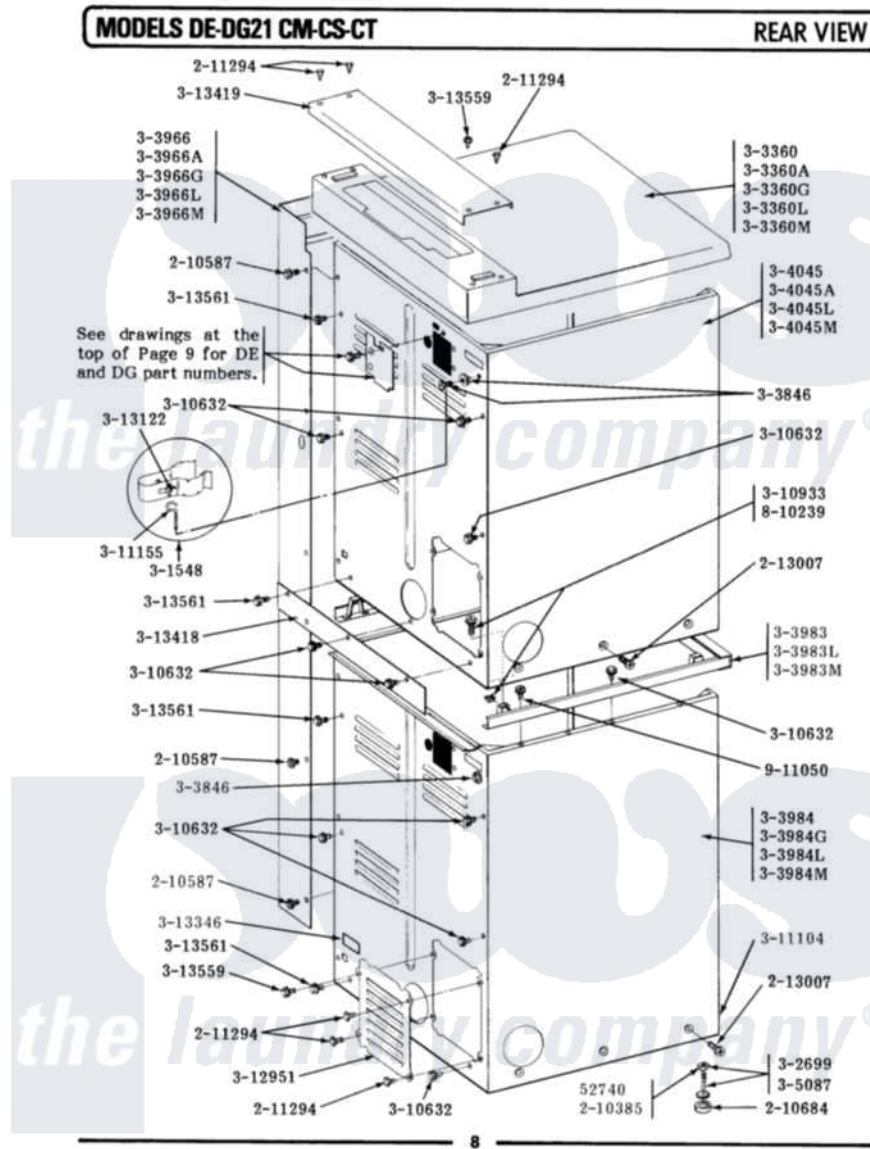

Maytag LDG21CS 02 - REAR VIEW

Maytag Residential Maytag LDG21CS Dryer Parts Parts Diagram 02 - REAR VIEW

Click on the part number to view part

Item	Original Part Number	Replaced By	Status	Part Description
001	Y052740	62739		Nut, Lock
002	210385			Lock Nut For Adjustable Leg
003	210684			Foot, Adjustable Leg
004	NLA		Not Available	SCREW
005	211294	90767		Screw, 8A X 3/8 HeX Washer Head Tapping
006	211881			Grommet, Cord Part Not Used-Gas Models Only
007	213007			Xfor Cabinet See Cabinet, Back
008	301548			Clamp, Ground Wire
009	302521		Not Available	CORD, POWER PART NOT USED-GAS MODELS ONLY
010	Y302699	22003428		Leg, Adjustable
011	NLA		Not Available	TOP COVER-WHITE
012	NLA		Not Available	SCREW & WASHER ASSY.
013	NLA		Not Available	CONTROL SHROUD-WHITE
014	NLA		Not Available	SPACER ASSM-WHITE

015	NLA		Not Available	CABINET-WHITE
016	304045		Not Available	CABINET-WHITE
"	NLA		Not Available	CABINET-ALMOND
017	Y305087	22003544		Adjustable Leg W/Foot And Nut
018	Y310632	1163839		Screw
019	310933	33002194		Nut, Speed
020	NLA		Not Available	HARNESS CLIP
021	311155			Ground Wire And Clamp
022	Y311270			Washer, Terminal Block
023	Y311423	489483		Screw 10-32 X 1/2
024	311484	112432		Nut
025	Y312184			Strap, Grounding
026	Y312209	W10001200		Screw
027	Y312905		Not Available	COVER, TERMINAL
028	Y312951		Not Available	ACCESS COVER, BACK
029	313122			Screw - Baffle To Tumbler
030	NLA		Not Available	FILLER STRIP
031	NLA		Not Available	COVER PLATE FOR TOP COVER
032	Y313559			Screw
033	Y313561			Screw----NA
034	NLA		Not Available	SCREW
035	911050	4312464		Screw