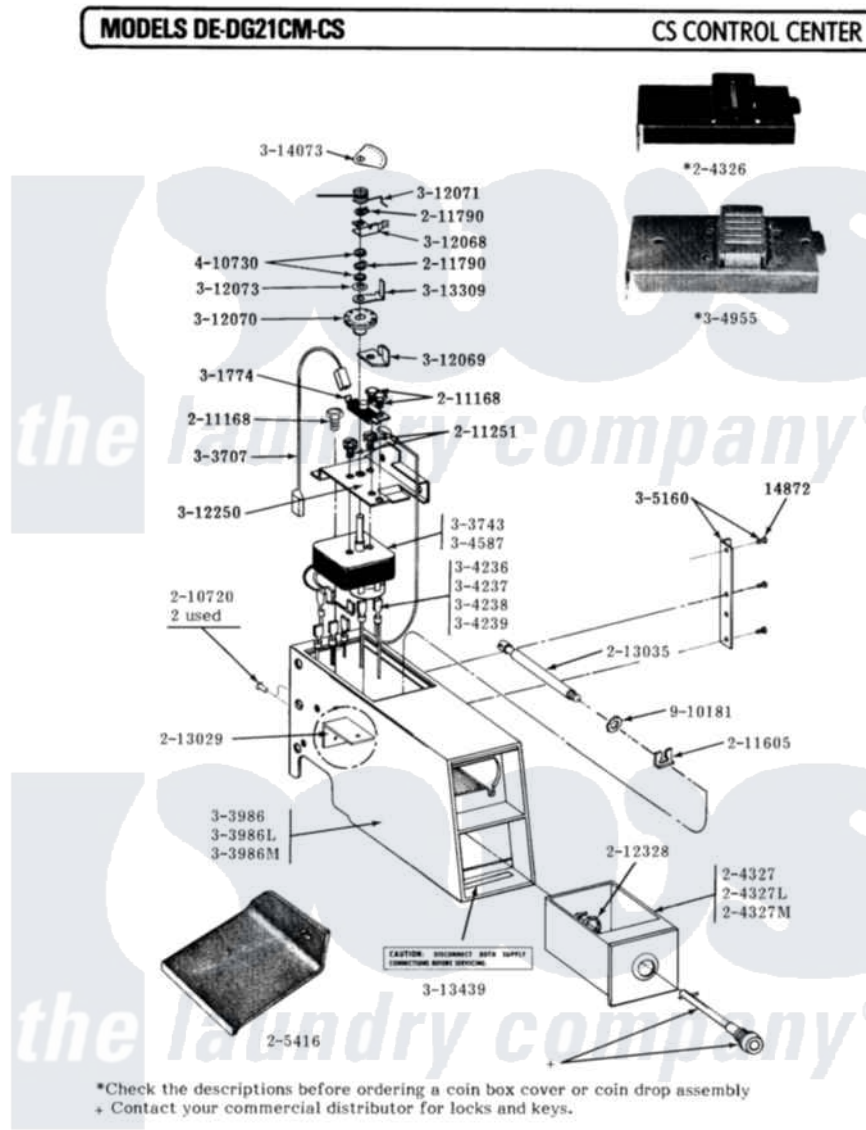

# Maytag LDG21CS 04 - CONTROL CENTER

Maytag Residential Maytag LDG21CS Dryer Parts Parts Diagram 04 - CONTROL CENTER  
 Click on the part number to view part

Item	Original Part Number	Replaced By	Status	Part Description
001	<a href="#">Y014872</a>			Screw, Coin Meter Stop -
002	NLA		Not Available	COIN BOX-WHITE----NA
003	<a href="#">205416</a>			Guard For Coin Box
004	<a href="#">210720</a>			Rivet, Bearing To Tumbler Frnt
005	211168	<a href="#">W10139210</a>		Screw, 8-18 X 5/16
006	<a href="#">211251</a>			Screw, Transformer
007	<a href="#">211605</a>			Bezel, Timer Dial
008	<a href="#">211790</a>			Lock Ring For Timer Shaft
009	212328	<a href="#">W10139762</a>		Hex Nut, 3/4-27
010	<a href="#">213029</a>			Timer Support Bracket
011	<a href="#">213035</a>			Bolt, Locking
012	<a href="#">Y301774</a>			Switch For Coin Slide
013	<a href="#">Y303707</a>			Wire Assembly
014	<a href="#">Y303743</a>			Timer
015	NLA		Not Available	OUTER CASE-WHITE
016	NLA		Not Available	WIRE HARNESS-UPPER

017	NLA	Not Available	WIRE HARNESS-LOWER
018	NLA	Not Available	TIMER MOTOR
019	NLA	Not Available	COIN BOX COVER
020	NLA	Not Available	COIN METER STOP WITH SCREWS
021	<a href="#">Y312068</a>		Return Lever
022	<a href="#">Y312069</a>		Stop For Actuator
023	NLA	Not Available	RATCHET FOR TIMER
024	<a href="#">Y312071</a>		Return Spring For Actuator
025	<a href="#">312073</a>		Spring Washer
026	<a href="#">312250</a>		Timer Support Bracket
027	<a href="#">Y313309</a>		Timer Actuator Lever
028	Y313439	Not Available	INSTRUCTION LABEL
029	<a href="#">314073</a>		Time Indicator Gage
030	<a href="#">410730</a>		Washer
031	<a href="#">910181</a>		Lockwasher, Terminal Block