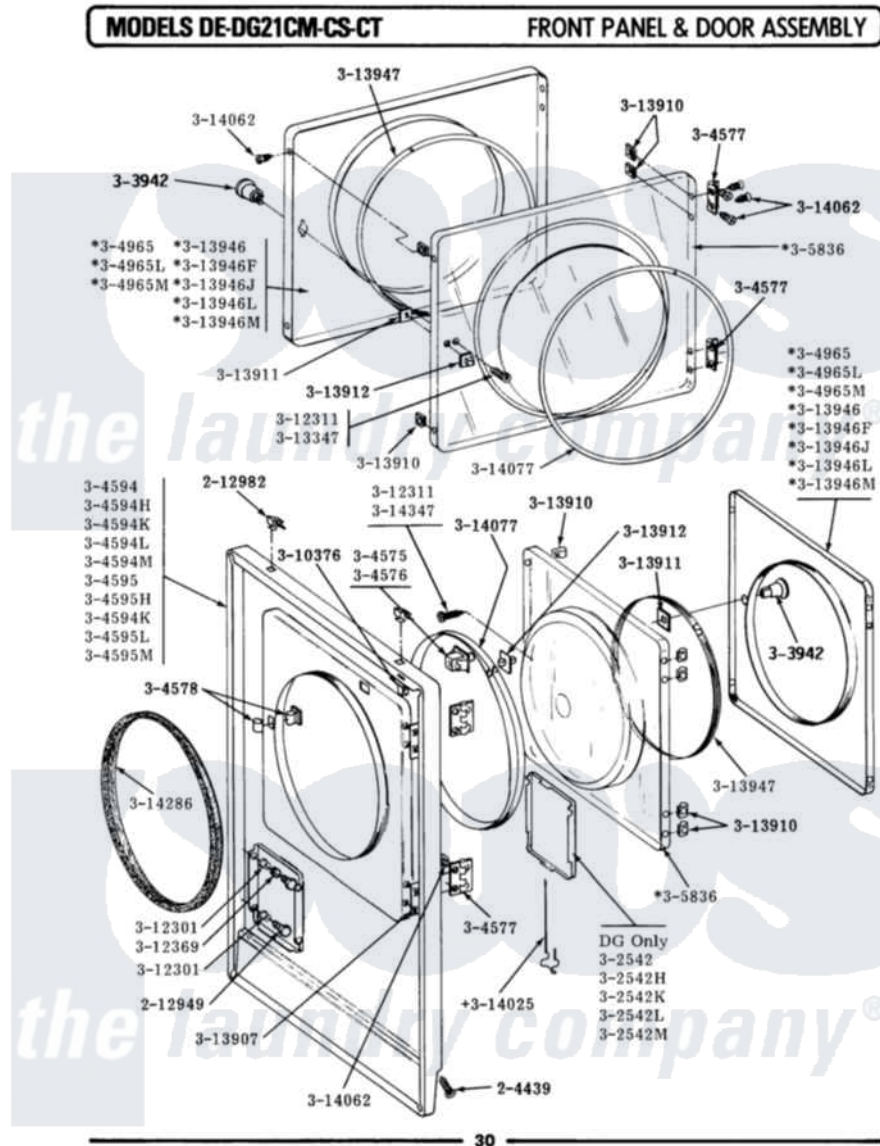

Maytag LDG21CS 06 - FRONT PANEL & DOOR ASSEMBLY

Maytag Residential Maytag LDG21CS Dryer Parts Parts Diagram 06 - FRONT PANEL & DOOR ASSEMBLY
 Click on the part number to view part

Item	Original Part Number	Replaced By	Status	Part Description
001	204439			Screw And Fstner Assembly
002	212949	22001866		Screw, Relay
003	212982	22001650		Fastener, Spring
004	NLA		Not Available	ACCESS DOOR (WHITE)
005	Y304575	W10169313		Switch-Dor
006	Y304577	33001230		Hinge, Door
007	Y304578	LA-1003		Door Catch Kit
008	NLA		Not Available	FRONT PANEL-WHITE
009	304965			Door Complete-White
"	NLA		Not Available	DOOR COMPLETE, ALMOND
010	NLA		Not Available	INNER DOOR WITH KNOB & SCRE
011	NLA		Not Available	KNOB AND SCREW
012	Y310376			Clip, Door Switch Harness
013	NLA		Not Available	BUSHING FOR ACCESS STUD
014	NLA		Not Available	SCREW---NA

015	312369		Sleeve, Access Panel Stud Part Not Used
016	Y313340		LABEL, LINT SCREEN INSTRUCTION
017	Y313907		Fastener, Twin
018	Y313910		Clip, Door Liner To Outer Panel
019	Y313911		Door Strike Retainer
020	Y313912	306436	Door Latch Kit--W
021	Y313927		INSTRUCTION LABEL
022	NLA	Not Available	DOOR PANEL-ALMOND
"	Y313946	Not Available	DOOR PANEL-WHITE
023	Y313947		Gasket For Window
024	Y314025		Latch For Access Door
025	Y314062		Screw, Door Hinge And Panel
026	314077		Door Seal
027	NLA	Not Available	GAS IGNITION LABEL
028	314286		Seal For Front Panel
029	NLA	Not Available	SCREW FOR DOOR KNOB--- NA