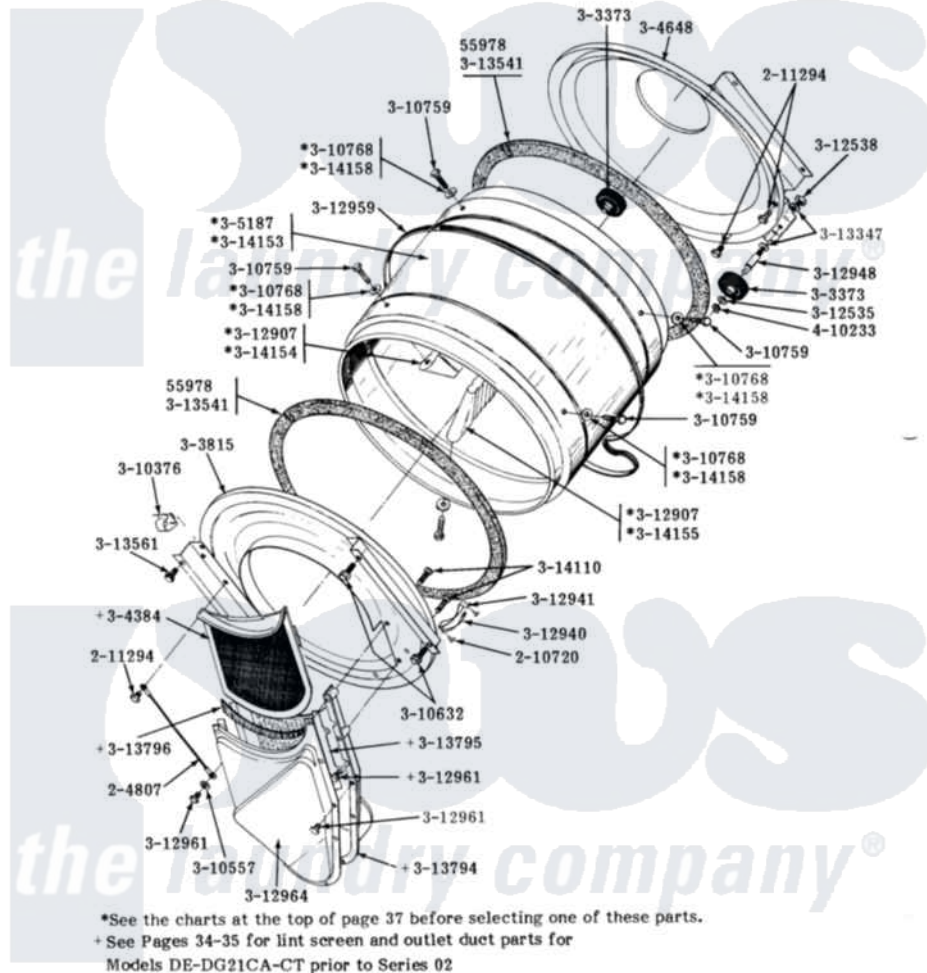

Maytag LDG21CS 07 - LINT SCREEN, TUMBLER (FRONT & BACK)

MODELS DE-DG21CA-CM-CS-CT

LINT SCREEN, TUMBLER, TUMBLER FRONT & TUMBLER BACK

Maytag Residential Maytag LDG21CS Dryer Parts Parts Diagram 07 - LINT SCREEN, TUMBLER (FRONT & BACK)
 Click on the part number to view part

Item	Original Part Number	Replaced By	Status	Part Description
001	Y053241			Set Screw, Motor Pulley
002	Y055978			Rubber Adhesive, 2 Oz Tube
003	204807			Ground Wire, Supp. Plte To Top Cover
004	210720			Rivet, Bearing To Tumbler Frmt
005	211294	90767		Screw, 8A X 3/8 HeX Washer Head Tapping
006	Y303373	12001541		Drum Roller/Washer Assembly--W
007	Y303815	33001231		Front- Tumbler
008	Y304244			Motor Pulley With Set Screw
009	Y304648	33001106		Back, Tumbler
010	Y305185	6-3051850		Pulley- MO
011	305187		Not Available	TUMBLER W/BAFFLES
012	Y310376			Clip, Door Switch Harness
013	310557			Washer
014	Y310632	1163839		Screw

015	Y310759		Screw, Tumbler Baffles
016	NLA	Not Available	WASHER
017	312535		Washer, Vault Mounting Brk.
018	312538	33001443	Nut, Hex
019	Y312907		Tumbler Baffle
020	312940	306508	Tumbler Bearing Kit ---W
021	312941	306508	Tumbler Bearing Kit ----W
022	Y312948	6-3129480	Shaft- Tumbler
023	Y312959		Poly "V" Belt For Tumbler
024	Y312961	W10116751	Screw
025	Y312964	Not Available	OUTLET DUCT - OUTER HALF
026	Y313347	312535	Washer, Vault Mounting Brk.
027	Y313541	33313541	Seal- Tumbler
028	Y313561		Screw----NA
029	Y313794	Not Available	OUTLET GRID AND DUCT --- S
030	Y314110	33002917	Screw, No.10-16
031	Y314153	Not Available	TUMBLER No.
032	NLA	Not Available	TUMBLER BAFFLE - SHORT
033	314155	33001004	Baffle, Tall
034	314158		Washer, Baffle To Tumbler
035	410233	9703438	Ring-Retrn