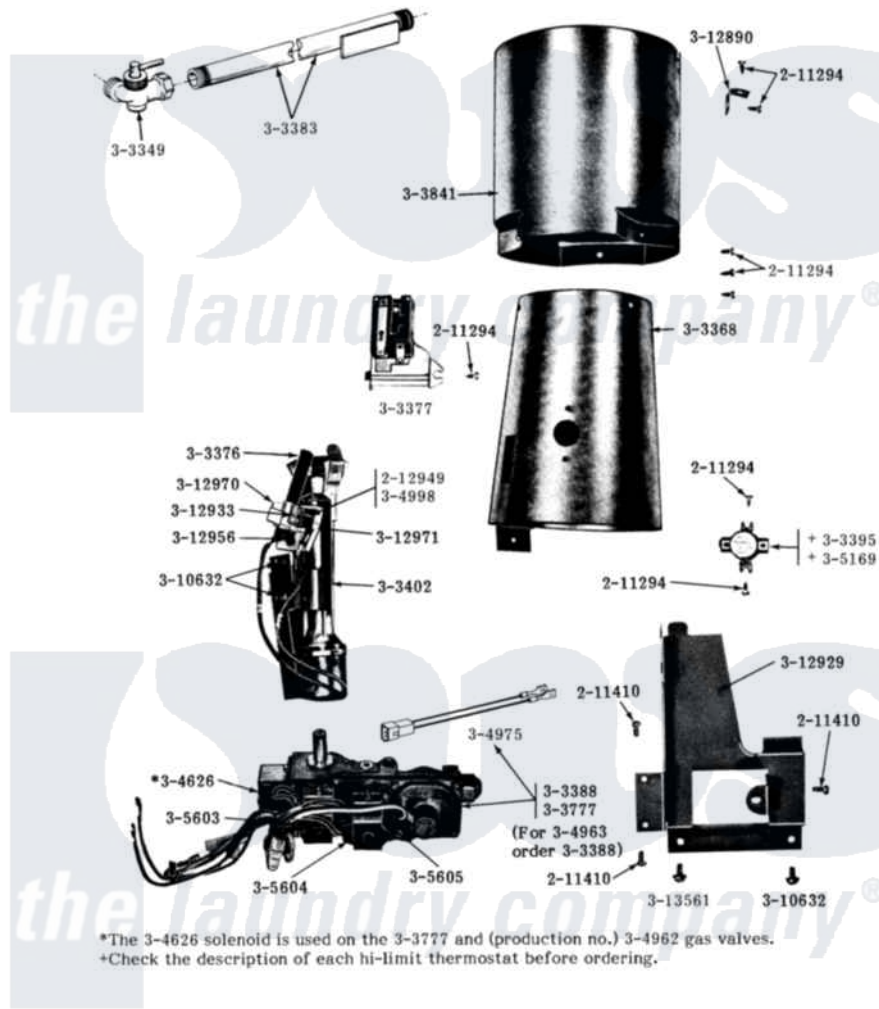

Maytag LDG21CS 08 - GAS VALVE\BURNER\COMBUSTION CONE

MODELS DG21CA-CM-CS-CT GAS VALVE, BURNER & COMBUSTION CONE
 DG21CM-CT-ORIGINAL, SERIES 01 & SERIES 02
 DG21CA-CS-ORIGINAL

Maytag Residential Maytag LDG21CS Dryer Parts Parts Diagram 08 - GAS VALVE\BURNER\COMBUSTION CONE
 Click on the part number to view part

Item	Original Part Number	Replaced By	Status	Part Description
001	211294	90767		Screw, 8A X 3/8 HeX Washer Head Tapping
002	NLA		Not Available	SCREW, HEX HD No.8 X 3/8 INCH
003	212949	22001866		Screw, Relay
004	Y303349			Angle Shut-Off, Gas Valve
005	Y303368			Cone, Combustion
006	303376	4392003		Ignitor
007	Y303377	338906		Radiant, Sensor
008	Y303383	33001735		Pipe And Bracket Assembly Series 18 Not Needed Use Vavle
009	303395			Thermostat, Hi-Limit
010	Y303402			Burner Assembly NA
011	Y303777	W10116794		Gas Valve
012	Y303841			Cone, Extension
013	Y304626			Side Coil
014	304975			Gas Valve Harness

015	304998	12990527	Screw-Sm/Hex
016	305169		Thermostat, Hi-Limit Gas
017	305603		Secondary Coil
018	305604		Holding Coil
019	305605		Booster Coil
020	Y310632	1163839	Screw
021	Y312890		Retainer, Heater Chamber
022	312929		Gas Valve Bracket
023	NLA	Not Available	CLIP FOR IGNITER, RIGHT-HAN
024	312956		Screw-Igniter And Clip Mount
025	NLA	Not Available	CLIP FOR IGNITER, LEFT-HAND
026	Y312971		Insulator For Igniter Mount
027	Y313561		Screw---NA