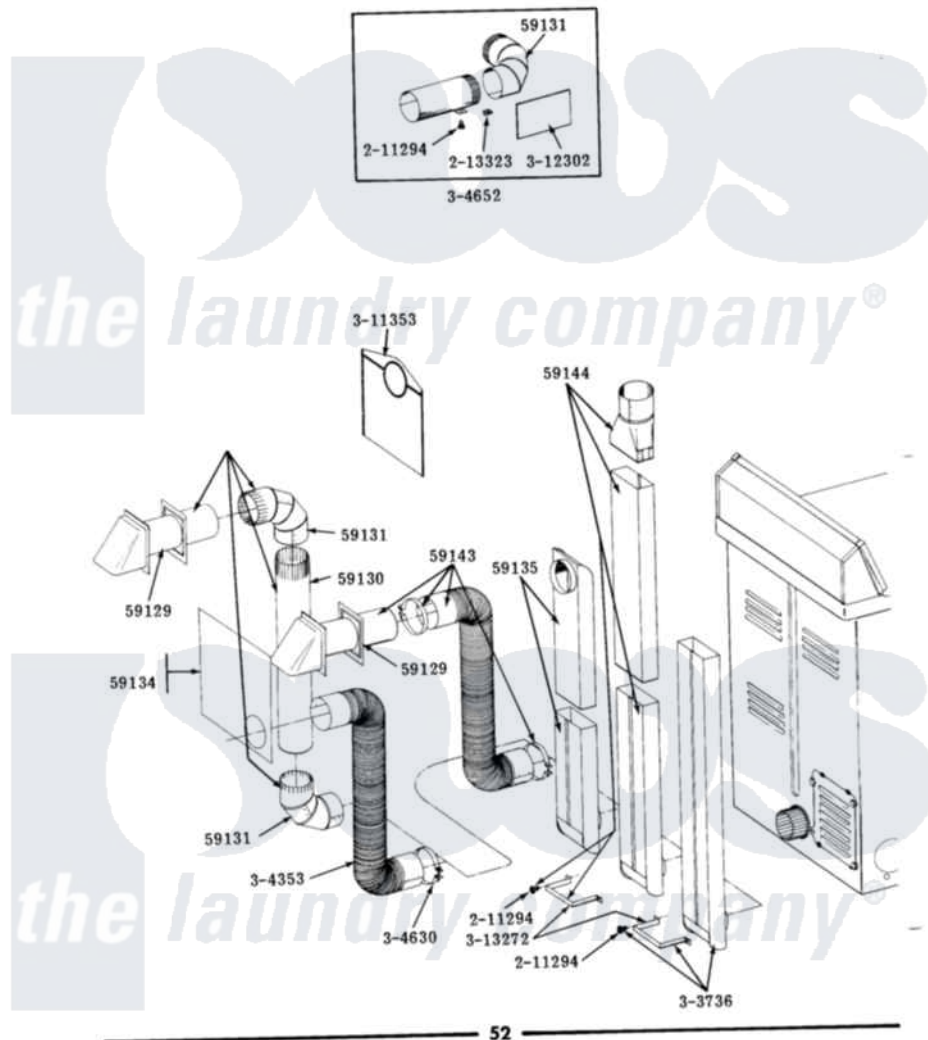

ALL MODELS

INSTALLATION ACCESSORIES

Maytag Residential Maytag LDG21CS Dryer Parts Parts Diagram 11 - INSTALLATION ACCESSORIES
 Click on the part number to view part

Item	Original Part Number	Replaced By	Status	Part Description
001	NLA		Not Available	BLADE, SAW
002	NLA		Not Available	REPLACEMENT DRILL
003	NLA		Not Available	HOLE SAW W/DRILL BIT
004	NLA		Not Available	EXTENSION CHUCK, DRILL
005	Y059129	4396007RW		Vent Hood
006	Y059130			Pipe, Venting
007	Y059131			Elbow, Venting
008	Y059134			PLATE, ALUM. WINDOW (15" X 20")
009	Y059135			Vent Duct Assembly
010	Y059143			Flexible Vent Kit
011	NLA		Not Available	RECTANGULAR VENT KIT
012	211294	90767		Screw, 8A X 3/8 HeX Washer Head Tapping
013	213323			Fastener, Exhaust Duct Kit
014	NLA		Not Available	EXHAUST DEFLECTOR KIT
015	Y304353	4396010RP		6ft Scvent