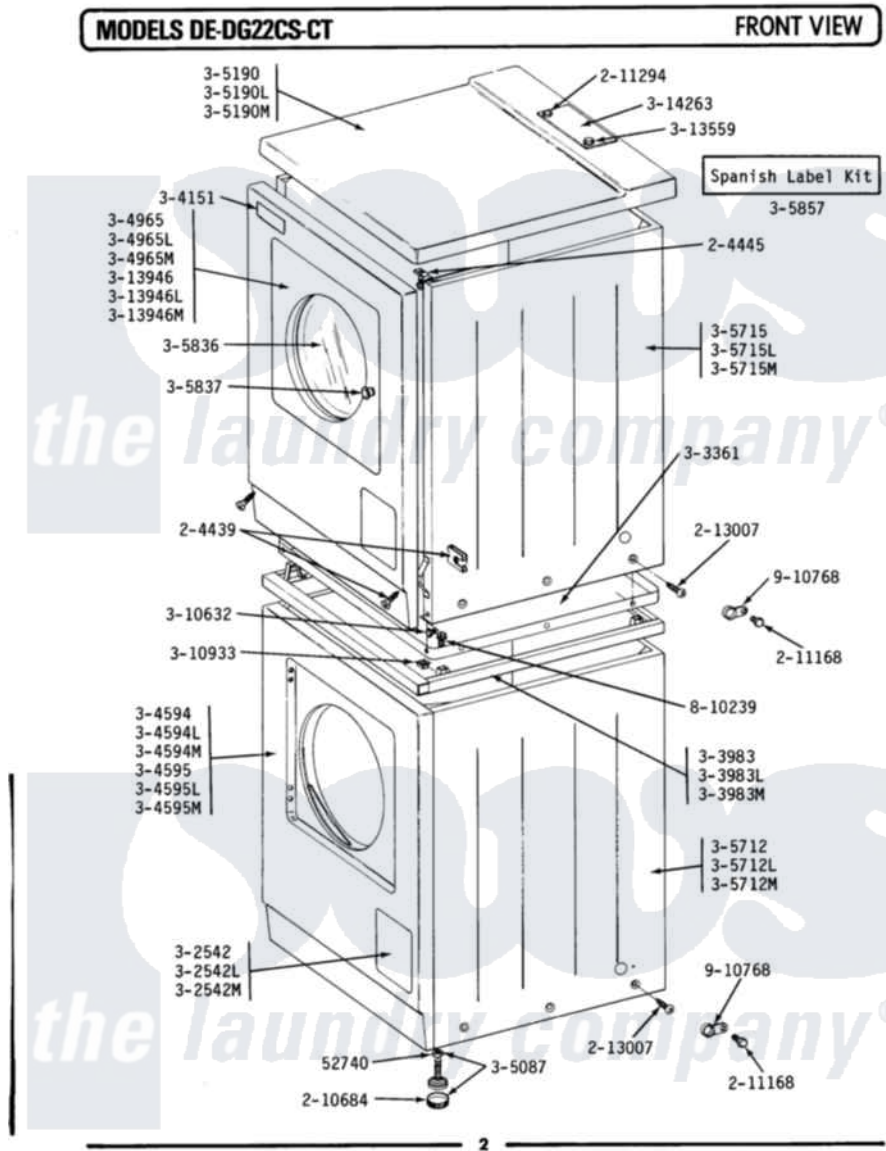

# Maytag LDG22CS 01 - FRONT VIEW

Maytag Residential Maytag LDG22CS Dryer Parts Parts Diagram 01 - FRONT VIEW  
 Click on the part number to view part

Item	Original Part Number	Replaced By	Status	Part Description
001	Y052740	<a href="#">62739</a>		Nut, Lock
002	<a href="#">204439</a>			Screw And Fstner Assembly
003	<a href="#">204445</a>			Screw And Fastener Assembly
004	<a href="#">210684</a>			Foot, Adjustable Leg
005	211168	<a href="#">W10139210</a>		Screw, 8-18 X 5/16
006	211294	<a href="#">90767</a>		Screw, 8A X 3/8 HeX Washer Head Tapping
007	<a href="#">213007</a>			Xfor Cabinet See Cabinet, Back
008	NLA		Not Available	ACCESS DOOR (WHITE)
009	Y303361		Not Available	BASE ASSY. (UPPER & LOWER)
010	NLA		Not Available	SPACER ASSM-WHITE
011	NLA		Not Available	NAME PLATE ON CONTROL PANEL
012	NLA		Not Available	FRONT PANEL-WHITE
013	<a href="#">304965</a>			Door Complete-White
"	NLA		Not Available	DOOR COMPLETE, ALMOND

014	Y305087	<a href="#">22003544</a>	Adjustable Leg W/Foot And Nut
015	NLA		Not Available
"	Y305190	<a href="#">307104</a>	TOP COVER-ALMOND
			Top Cover Assembly
016	NLA		Not Available
017	NLA		Not Available
018	NLA		Not Available
			CABINET-WHITE
019	NLA		Not Available
020	NLA		Not Available
			CABINET-WHITE
021	Y310632	<a href="#">1163839</a>	INNER DOOR WITH KNOB & SCRE
022	310933	<a href="#">33002194</a>	KNOB AND SCREW
023	<a href="#">Y313559</a>		SPANISH LABEL KIT
024	NLA		Not Available
"	Y313946		Not Available
025	NLA		Not Available
026	NLA		Not Available
027	910768	<a href="#">M0280301</a>	Screw
			Nut, Speed
			Screw
			DOOR PANEL-ALMOND
			DOOR PANEL-WHITE
			TOP COVER PLATE
			SCREW
			Tie Electr