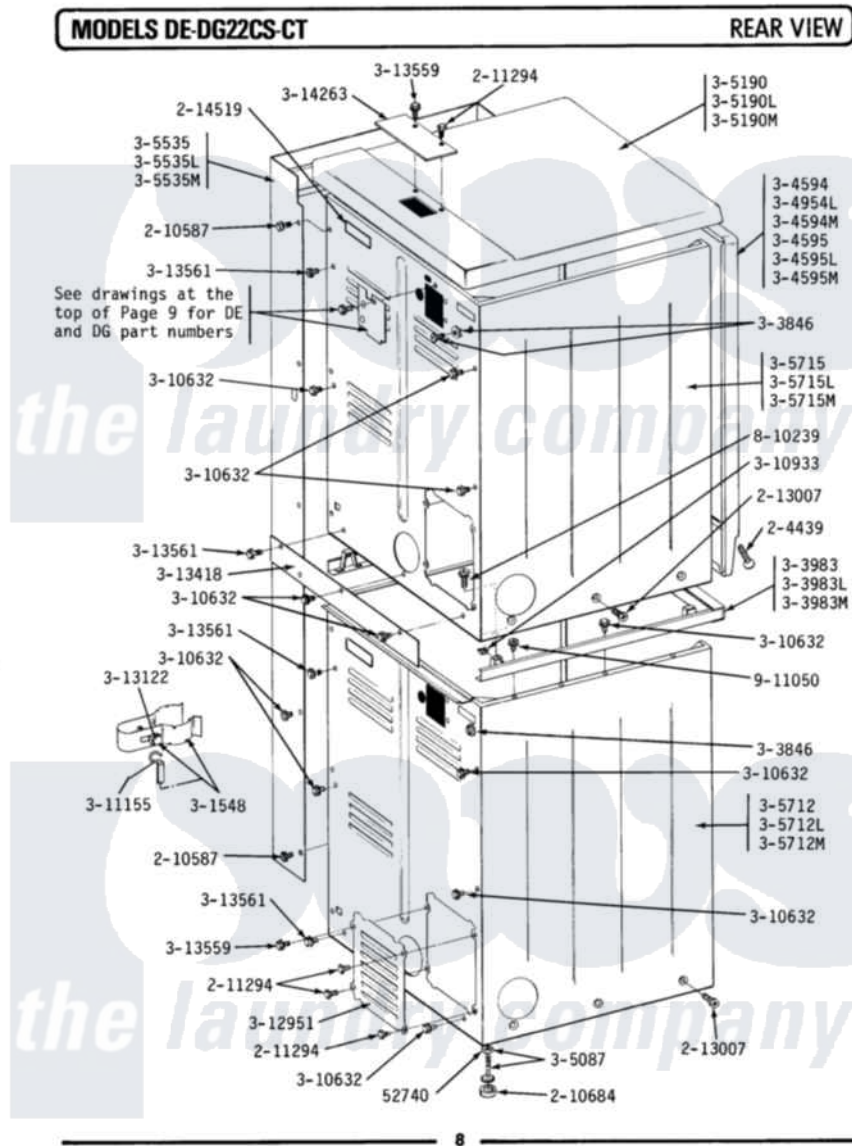

Maytag LDG22CS 02 - REAR VIEW

Maytag [Residential Maytag LDG22CS Dryer Parts](#) Parts Diagram 02 - REAR VIEW
 Click on the part number to view part

Item	Original Part Number	Replaced By	Status	Part Description
001	Y052740	62739		Nut, Lock
002	204439			Screw And Fstner Assembly
003	NLA		Not Available	SCREW
004	210684			Foot, Adjustable Leg
005	211294	90767		Screw, 8A X 3/8 HeX Washer Head Tapping
006	211881			Grommet, Cord Part Not Used-Gas Models Only
007	213007			Xfor Cabinet See Cabinet, Back
008	214519			LABEL, ELECTRICAL INSTR. PART NOT USED-GAS MODELS ONLY
009	301548			Clamp, Ground Wire
010	302521		Not Available	CORD, POWER PART NOT USED-GAS MODELS ONLY
011	NLA		Not Available	SCREW & WASHER ASSY.
012	NLA		Not Available	SPACER ASSM-WHITE
013	NLA		Not Available	FRONT PANEL-WHITE

014	Y305087	22003544	Adjustable Leg W/Foot And Nut
015	NLA		Not Available
"	Y305190	307104	TOP COVER-ALMOND
			Top Cover Assembly
016	NLA		Not Available
			CONTROL SHROUD-WHITE
017	NLA		Not Available
			CABINET-WHITE
018	NLA		Not Available
			CABINET-WHITE
019	Y310632	1163839	Screw
020	310933	33002194	Nut, Speed
021	311155		Ground Wire And Clamp
022	Y311270		Washer, Terminal Block
023	Y311423	489483	Screw 10-32 X 1/2
024	311484	112432	Nut
025	Y312184		Strap, Grounding
026	Y312209	W10001200	Screw
027	Y312905		Not Available
			COVER, TERMINAL
028	Y312951		Not Available
			ACCESS COVER, BACK
029	313122		Screw - Baffle To Tumbler
030	NLA		Not Available
			FILLER STRIP
031	Y313559		Screw
032	Y313561		Screw----NA
033	NLA		Not Available
			TOP COVER PLATE
034	NLA		Not Available
			SCREW
035	911050	4312464	Screw