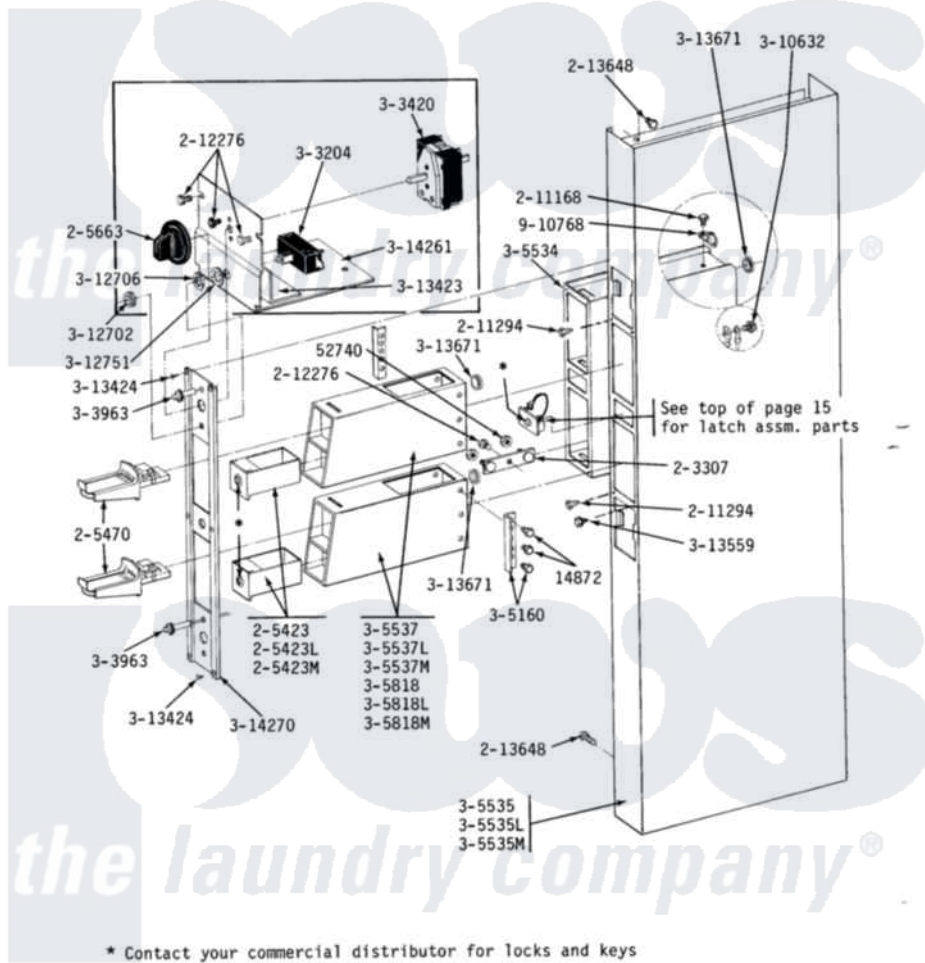

Maytag LDG22CS 03 - CONTROL CENTER SHROUD

MODELS DE-DG22CS

CONTROL CENTER SHROUD - CS

* Contact your commercial distributor for locks and keys

Maytag [Residential Maytag LDG22CS Dryer Parts](#) Parts Diagram 03 - CONTROL CENTER SHROUD

[Click on the part number to view part](#)

Item	Original Part Number	Replaced By	Status	Part Description
001	Y014872			Screw, Coin Meter Stop -
002	Y052740	62739		Nut, Lock
003	NLA		Not Available	MTG. STRAP---NA
004	205423	208883		Coin Box K
"	205423L	208883		Coin Box K
005	NLA		Not Available	MAYTAG COIN SLIDE
006	205663			Knob For Selector Switch
007	211168	W10139210		Screw, 8-18 X 5/16
008	211294	90767		Screw, 8A X 3/8 Hex Washer Head Tapping
009	212276	W10116760		Screw
010	212328	W10139762		Hex Nut, 3/4-27
011	NLA		Not Available	SPRING WASHER FOR LOCK
012	213648	98165		Screw
013	Y303204			Start Switch With Nuts
014	Y303420		Not Available	SELECTOR SWITCH

015	303963		Not Available	LIGHT, INDICATOR
016	Y303981			Ground Wire For Latch
017	NLA		Not Available	COIN METER STOP WITH SCREWS
018	305534		Not Available	VAULT ASSEMBLY
019	NLA		Not Available	CONTROL SHROUD-WHITE
020	305537		Not Available	OUTER CASE-WHITE
021	NLA		Not Available	OUTER CASE-ALMOND
022	NLA		Not Available	OUTER CASE (WHT)
023	NLA		Not Available	SPANISH LABEL KIT
024	Y310632	1163839		Screw
025	Y312702			Knurled Nut, Start Switch
026	Y312706	422617		Nut
027	312751			Lockwasher, Start Switch
028	NLA		Not Available	INSULATOR
029	Y313424			Screw, Vault Panel
030	Y313427	206637		Lock Kit
031	313428		Not Available	PLATE FOR LATCH
032	Y313559			Screw
033	Y313671	33001303		Grommet, Plate Hole
034	Y314261			Switch And Relay Bracket
035	314270		Not Available	CONTROL PANEL
036	910768	M0280301		Tie Electr