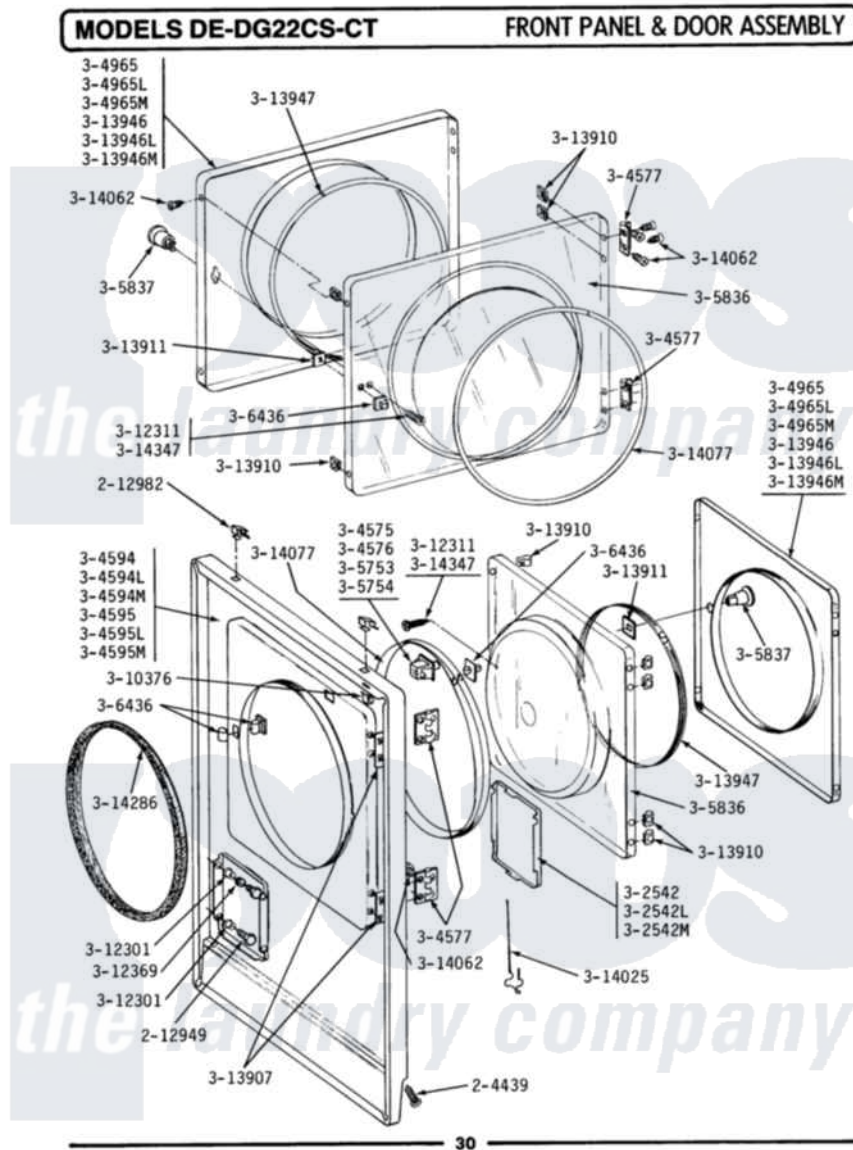

Maytag LDG22CS 07 - FRONT PANEL & DOOR ASSEMBLY

Maytag Residential Maytag LDG22CS Dryer Parts Parts Diagram 07 - FRONT PANEL & DOOR ASSEMBLY
 Click on the part number to view part

Item	Original Part Number	Replaced By	Status	Part Description
001	204439			Screw And Fstner Assembly
002	212949	22001866		Screw, Relay
003	212982	22001650		Fastener, Spring
004	NLA		Not Available	ACCESS DOOR (WHITE)
005	Y304575	W10169313		Switch-Dor
006	Y304577	33001230		Hinge, Door
007	NLA		Not Available	FRONT PANEL-WHITE
008	304965			Door Complete-White
009	NLA		Not Available	DOOR COMPLETE, ALMOND
010	Y305753	W10169313		Switch-Dor
011	NLA		Not Available	INNER DOOR WITH KNOB & SCRE
012	NLA		Not Available	KNOB AND SCREW
013	306436			Door Latch Kit-W
014	Y310376			Clip, Door Switch Harness
015	NLA		Not Available	BUSHING FOR ACCESS STUD

016	NLA	Not Available	SCREW---NA
017	312369		Sleeve, Access Panel Stud Part Not Used
018	Y313340		LABEL, LINT SCREEN INSTRUCTION
019	Y313907		Fastener, Twin
020	Y313910		Clip, Door Liner To Outer Panel
021	Y313911		Door Strike Retainer
022	Y313927		INSTRUCTION LABEL
023	Y313946	Not Available	DOOR PANEL-WHITE
024	NLA	Not Available	DOOR PANEL-ALMOND
025	Y313947		Gasket For Window
026	Y314025		Latch For Access Door
027	Y314062		Screw, Door Hinge And Panel
028	314077		Door Seal
029	NLA	Not Available	GAS IGNITION LABEL
030	314286		Seal For Front Panel
031	NLA	Not Available	SCREW FOR DOOR KNOB--- NA