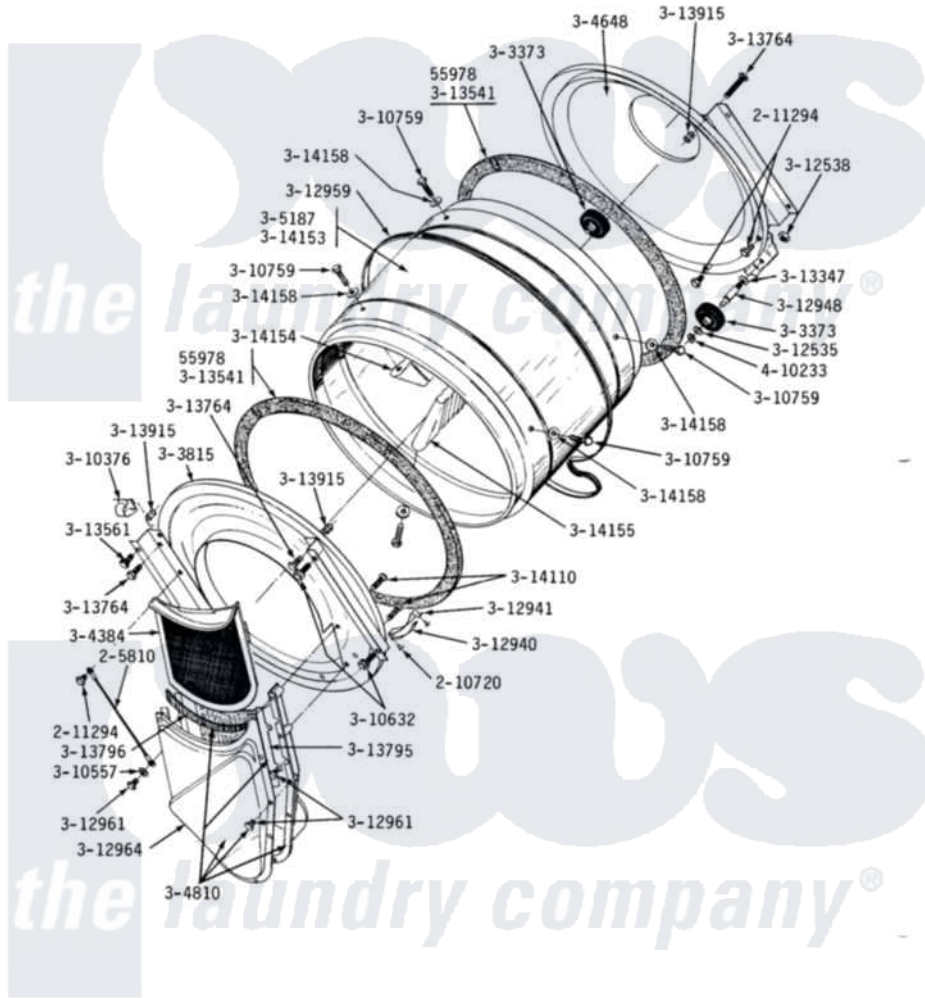

Maytag LDG22CS 08 - LINT SCREEN, TUMBLER (FRONT & BACK)

MODELS DE-DG22CA-CS-CT

LINT SCREEN, TUMBLER, TUMBLER FRONT & TUMBLER BACK

Maytag [Residential Maytag LDG22CS Dryer Parts](#) Parts Diagram 08 - LINT SCREEN, TUMBLER (FRONT & BACK)
Click on the part number to view part

| Item | Original Part Number | Replaced By | Status | Part Description |
|------|-------------------------|--------------------------|---------------|---|
| 001 | Y055978 | | | Rubber Adhesive, 2 Oz Tube |
| 002 | 205810 | | | Wire, Ground |
| 003 | 210720 | | | Rivet, Bearing To Tumbler Fmt |
| 004 | 211294 | 90767 | | Screw, 8A X 3/8 HeX Washer Head Tapping |
| 005 | Y303373 | 12001541 | | Drum Roller/Washer Assembly--W |
| 006 | Y303815 | 33001231 | | Front- Tumbler |
| 007 | Y304384 | 33001003 | | Screen, Lint |
| 008 | Y304648 | 33001106 | | Back, Tumbler |
| 009 | Y304810 | | Not Available | OUTLET DUCT ASSEMBLY---S |
| 010 | 305187 | | Not Available | TUMBLER W/BAFFLES |
| 011 | Y310376 | | | Clip, Door Switch Harness |
| 012 | 310557 | | | Washer |
| 013 | Y310632 | 1163839 | | Screw |
| 014 | Y310759 | | | Screw, Tumbler Baffles |